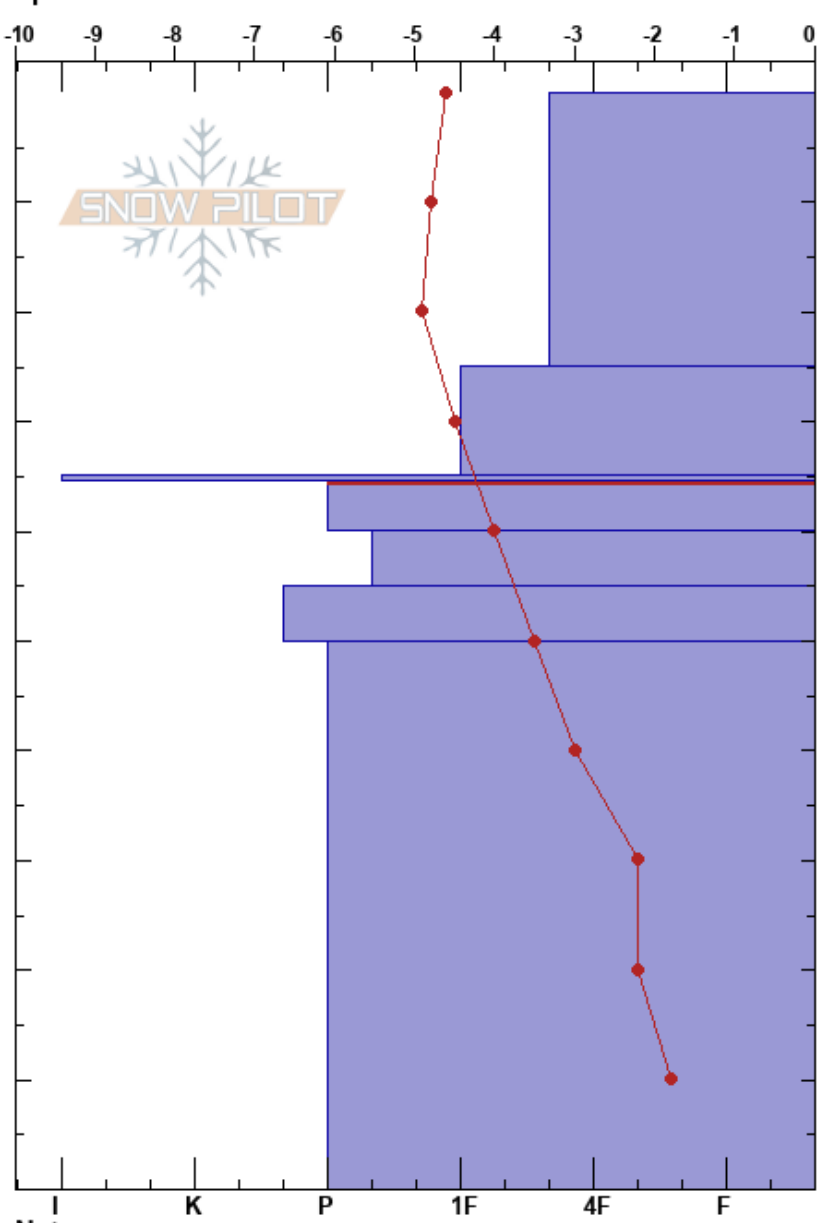

Leiningssúlur
 Tröllaskagi
 Iceland
 Elevation: 500 m
 Aspect: NW
 Specifics:

Gestur Hansson
 28/03/2024 - 10:30
 Co-ord: 66.11793N, -18.97755W
 Slope Angle: 28°
 Wind Loading:

Stability:
 Air Temperature: -4.7°C PF:30 35.5-40cm: Problematic layer
 Sky Cover: OVC
 Precipitation: S-1
 Wind: NE Moderate

Form	Crystal		ρ kg/m ³	Stability tests & Layer comments
	Size	Moisture		
/ (X)				
/				← CT11, SC @25cm
■				
⊙ (B)				← CT19, SC @40cm
●				← CT19, SP @45cm
⊕				
⊕				

Notes: