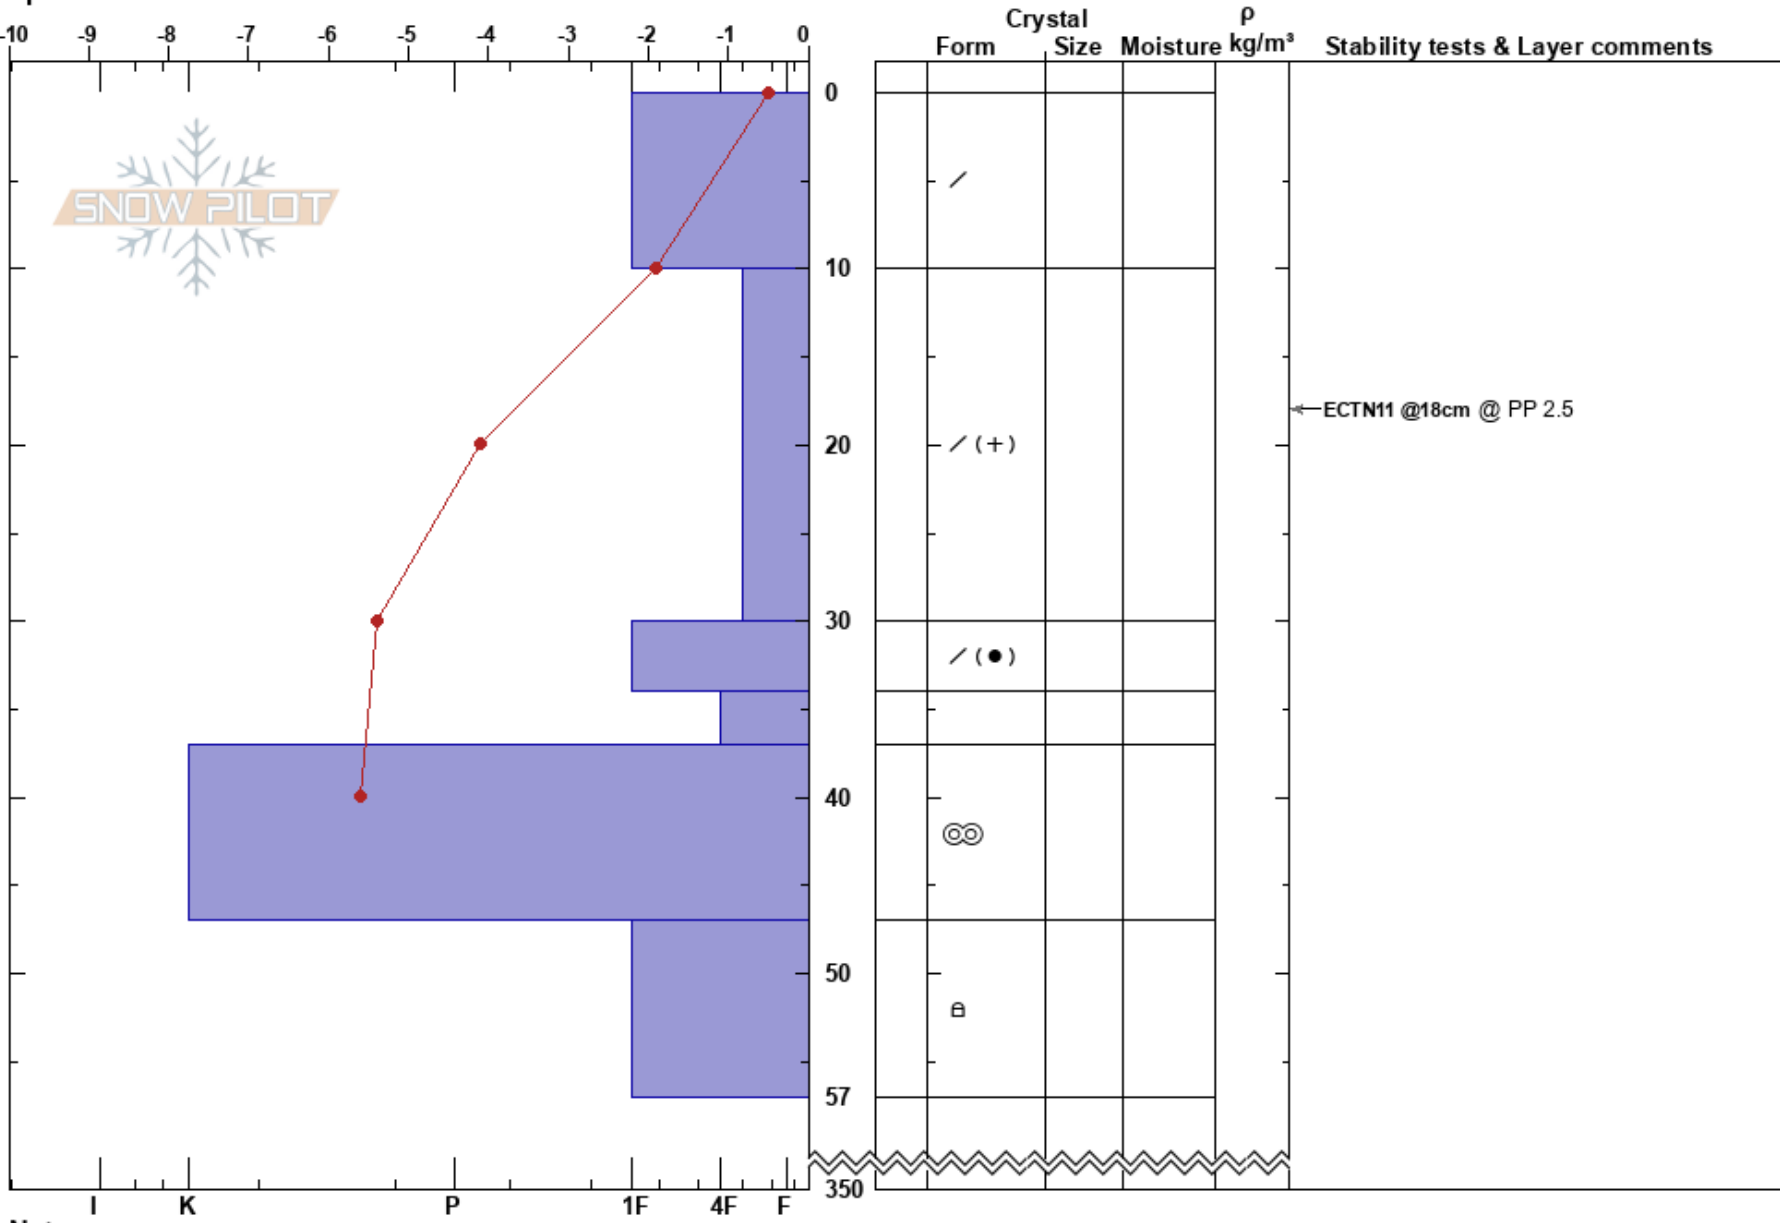

Tempelrännan N
 Sylarna
 Sweden
 Elevation: 1240 m
 Aspect: N
 Specifics:

Karin Trolin
 28/03/2024 - 12:00
 Co-ord:
 Slope Angle: 30°
 Wind Loading: yes

Stability:
 Air Temperature: -1.6°C PF:20
 Sky Cover: BKN
 Precipitation: NO
 Wind: S Moderate

Layer Notes:

Notes: