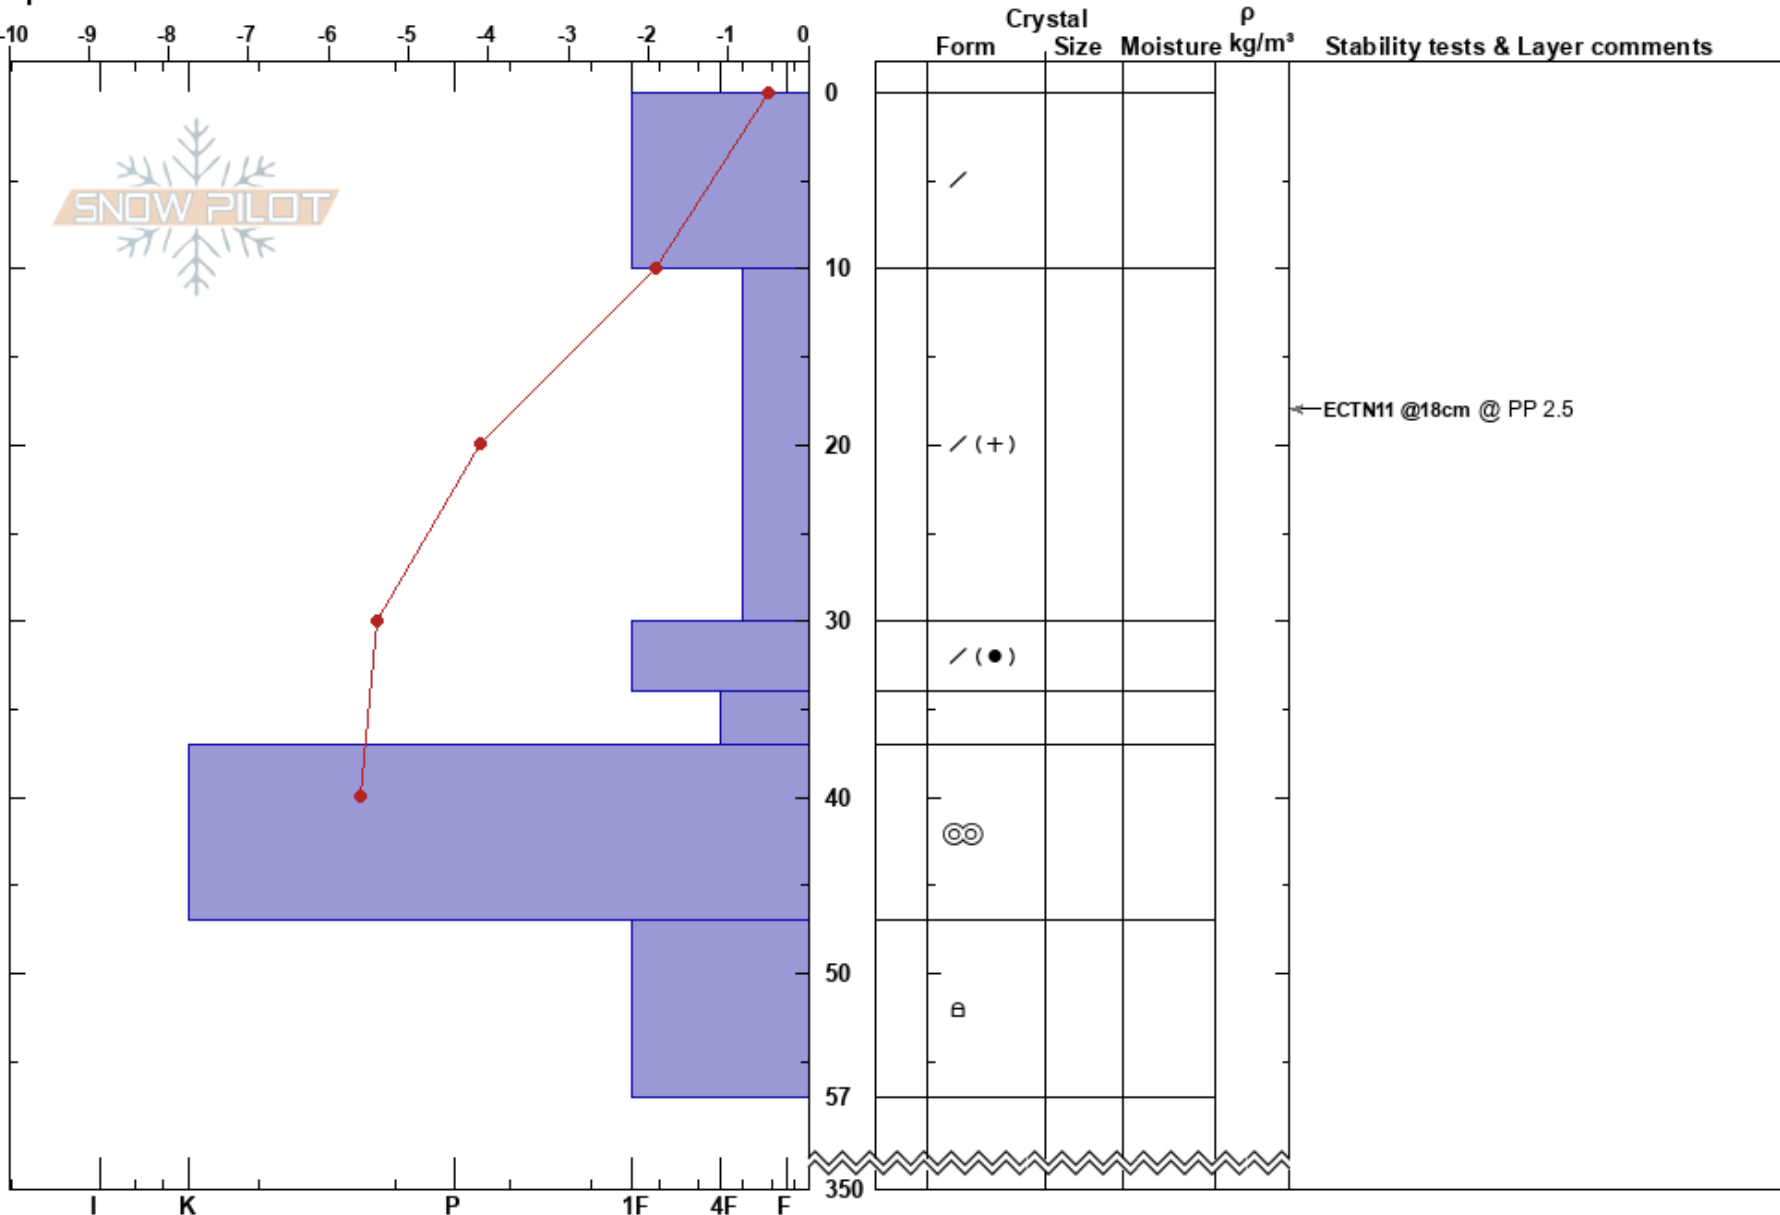

Tempelrännan N
 Sylarna
 Sweden
 Elevation: 1240 m
 Aspect: N
 Specifics:

Karin Trolin
 28/03/2024 - 12:00
 Co-ord:
 Slope Angle: 30°
 Wind Loading: yes

Stability:
 Air Temperature: -1.6°C PF:20
 Sky Cover: BKN
 Precipitation: NO
 Wind: S Moderate

Layer Notes:

Notes: