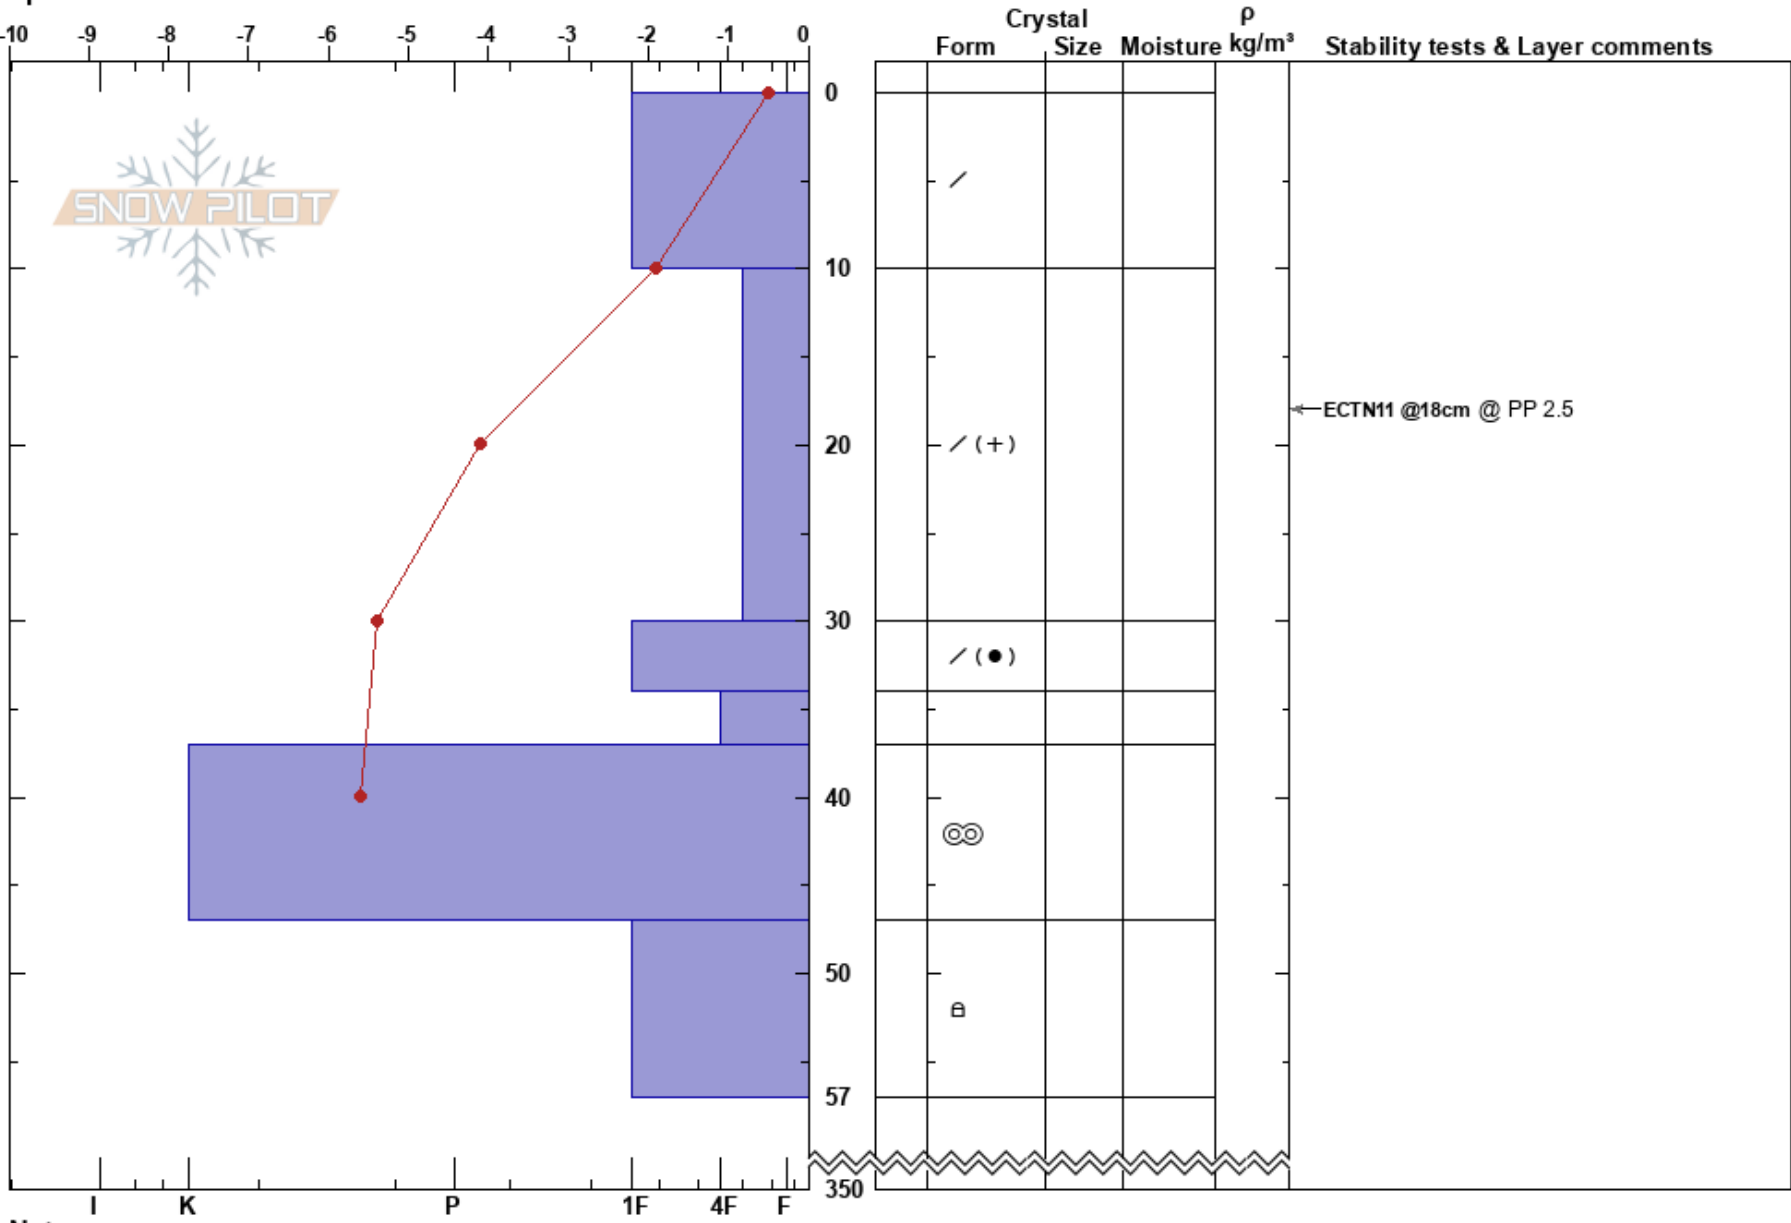

Tempelrännan N
 Sylarna
 Sweden
 Elevation: 1240 m
 Aspect: N
 Specifics:

Karin Trolin
 28/03/2024 - 12:00
 Co-ord:
 Slope Angle: 30°
 Wind Loading: yes

Stability: HS:350
 Air Temperature: -1.6°C PF:20
 Sky Cover: BKN
 Precipitation: NO
 Wind: S Moderate
 Layer Notes: