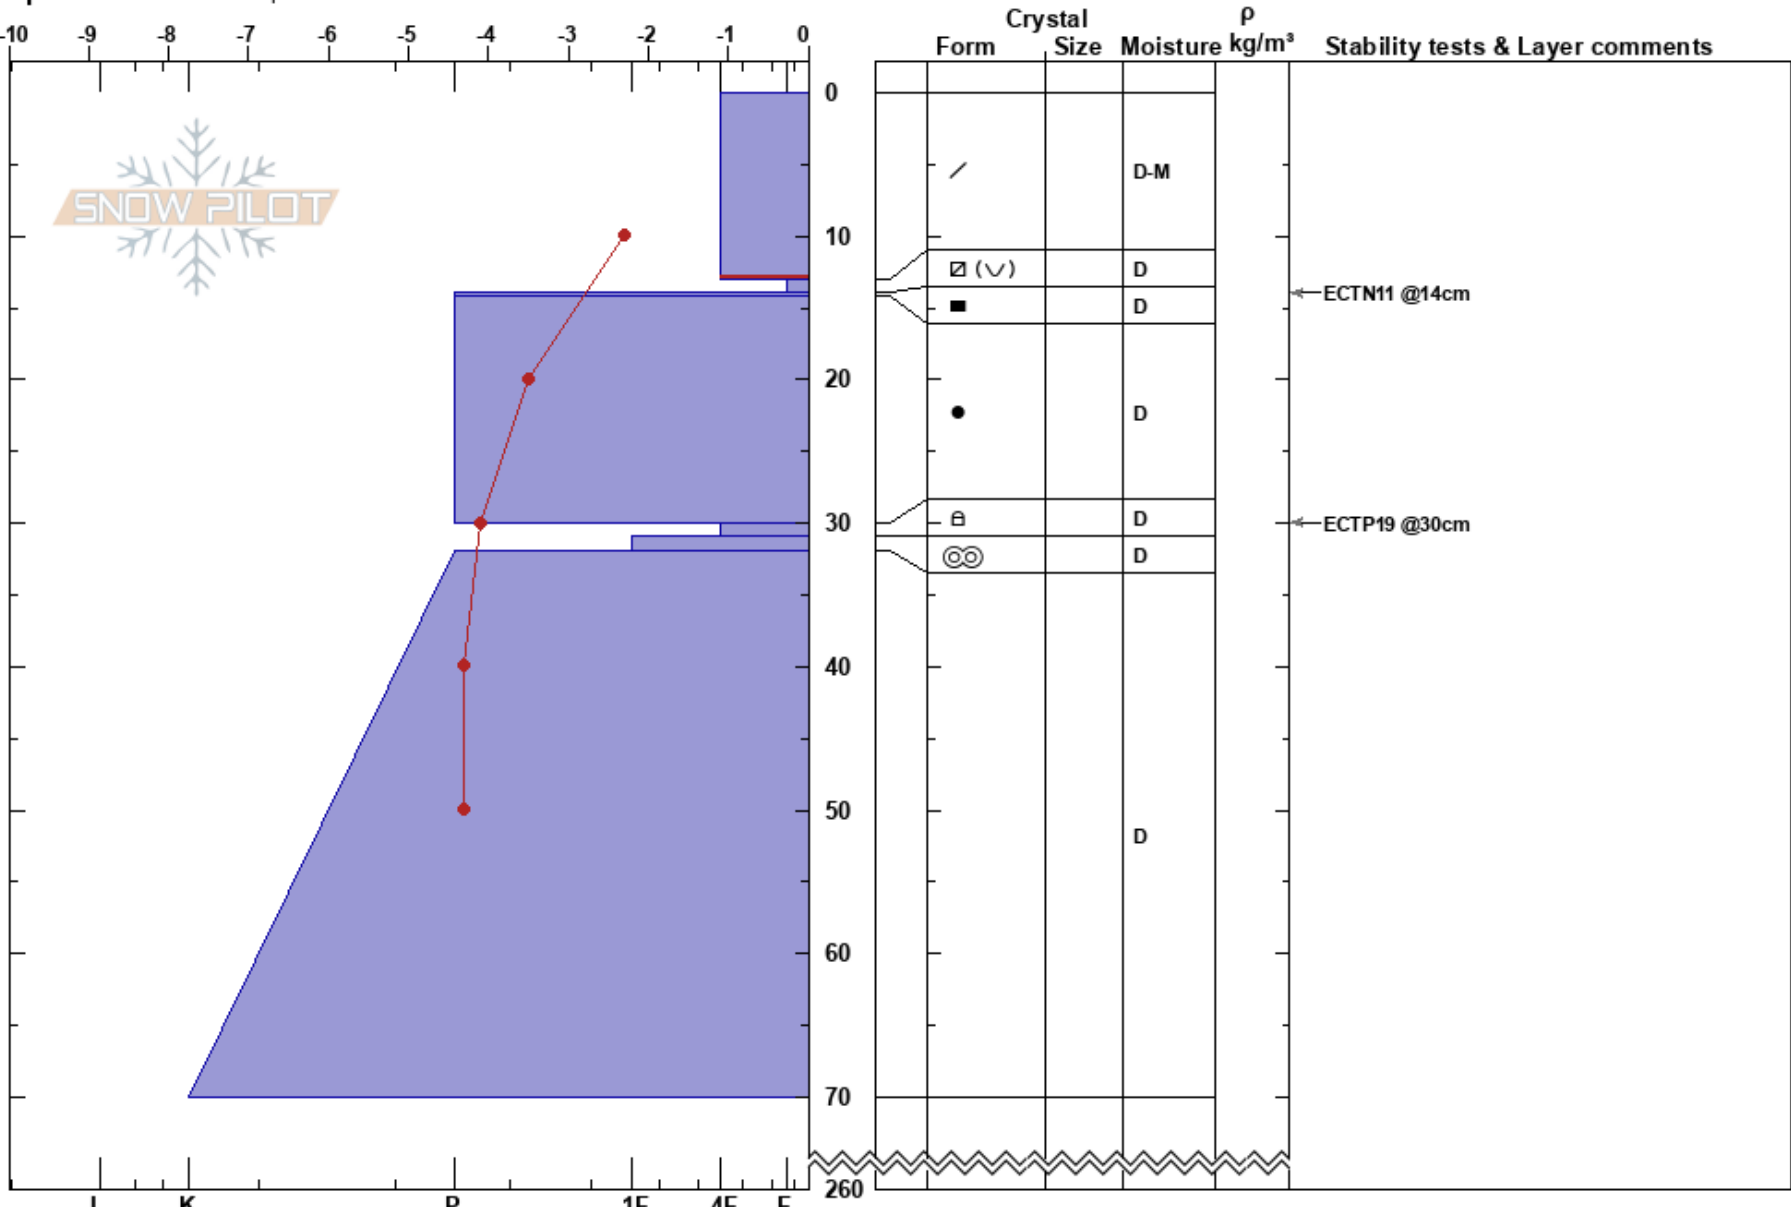

NV Anåfjället Lillåsv.
 Funäsfjällen
 Sweden
 Elevation: 962 m
 Aspect: NW
 Specifics: We skied slope

John Wilcoxon
 28/03/2024 - 10:05
 Co-ord: 33V 379333E 6944116N
 Slope Angle: 24°
 Wind Loading: previous

Stability: Good HS:260
 Air Temperature: 1°C PF:20 0-13cm: Problematic layer
 Sky Cover: BKN
 Precipitation: NO
 Wind: S Light Breeze

Notes: OBJ: Stabilitetstest i drevsnöflak.