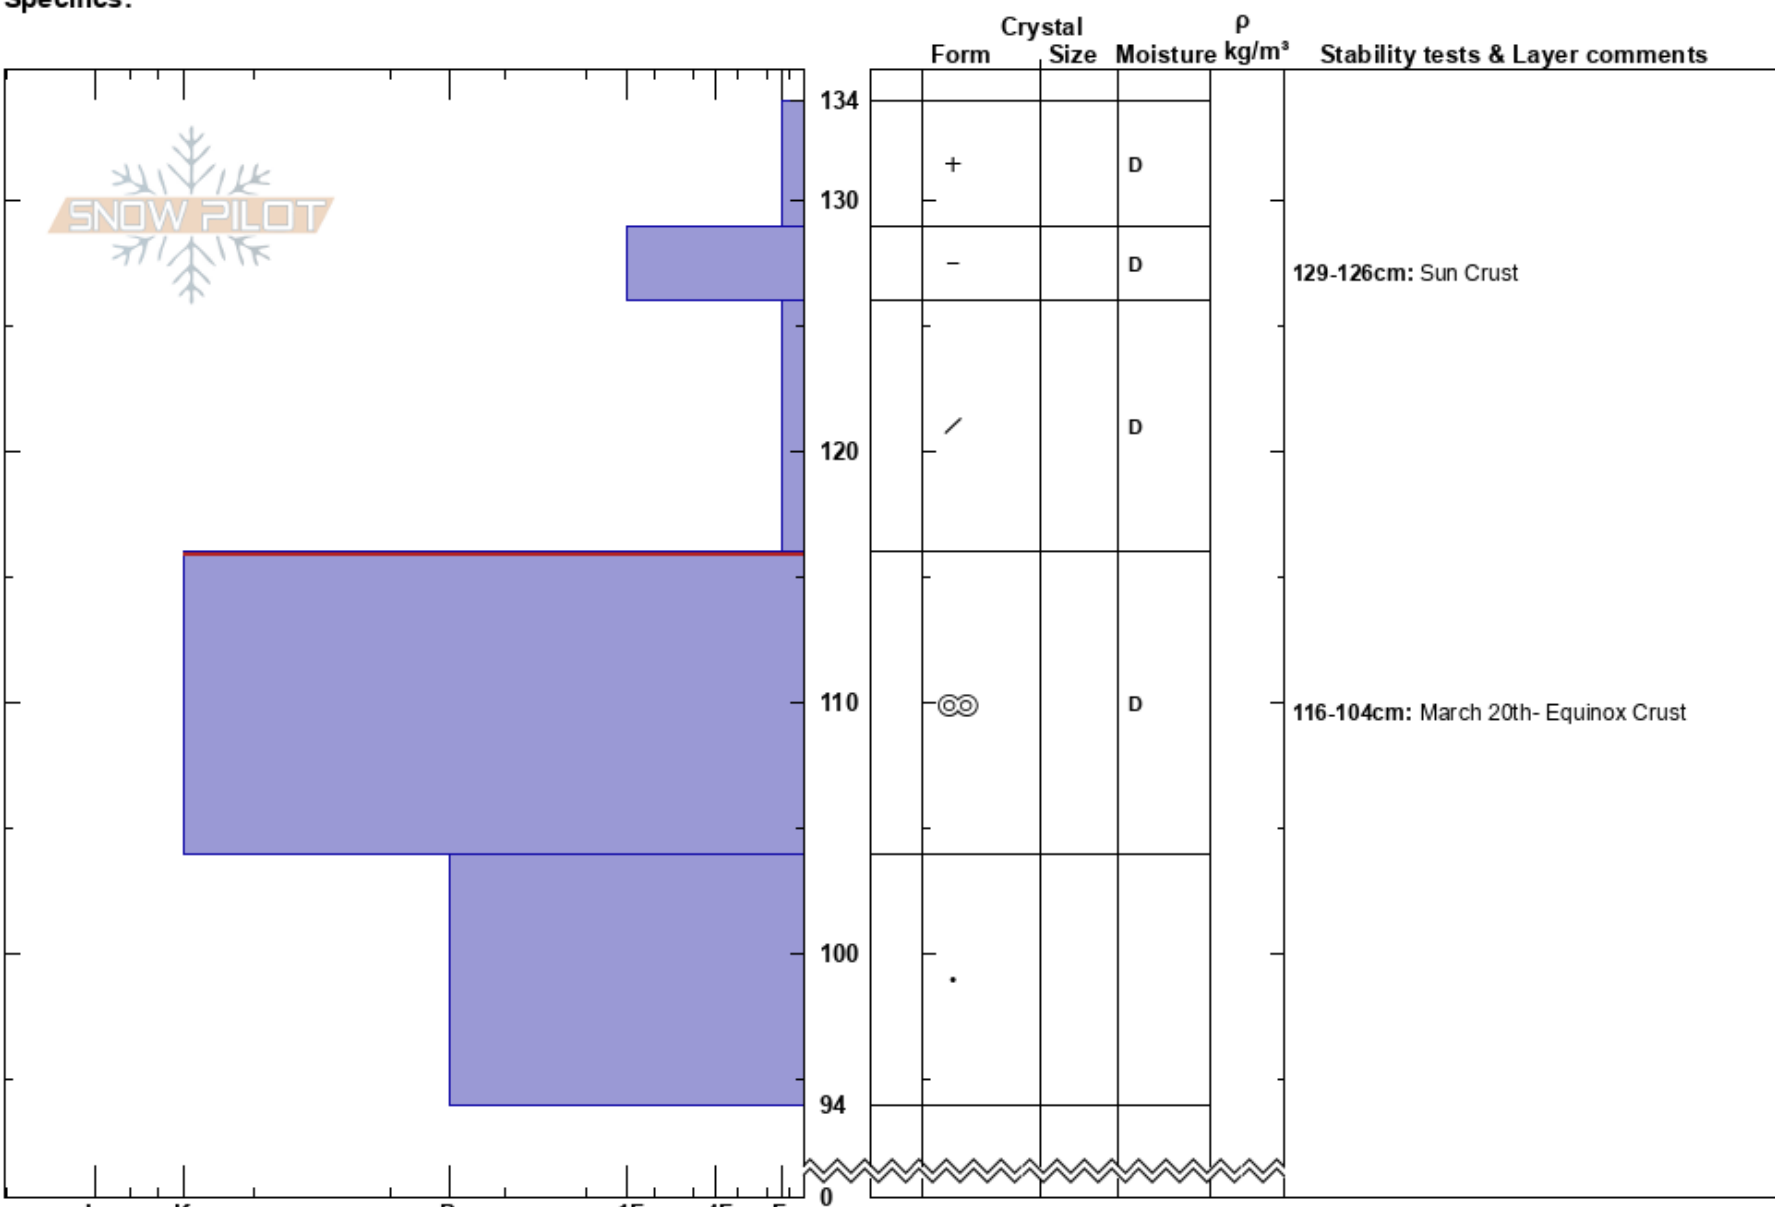

Snyder Creek (6200 SW)
 Lewis Range
 MT
 Elevation: 6231 ft
 Aspect: 259°
 Specifics:

Jackson George
 03/27/2024 - 12:39pm
 Co-ord: 48.60848N, -113.82375W
 Slope Angle: 18°
 Wind Loading: no

Stability:
 Air Temperature:
 Sky Cover: BKN
 Precipitation: NO
 Wind: SW Calm

HS:134
 Layer Notes:
 129-126cm: Sun Crust
 116-104cm: March 20th- Equinox Crust
 116-104cm: Problematic layer

Notes: