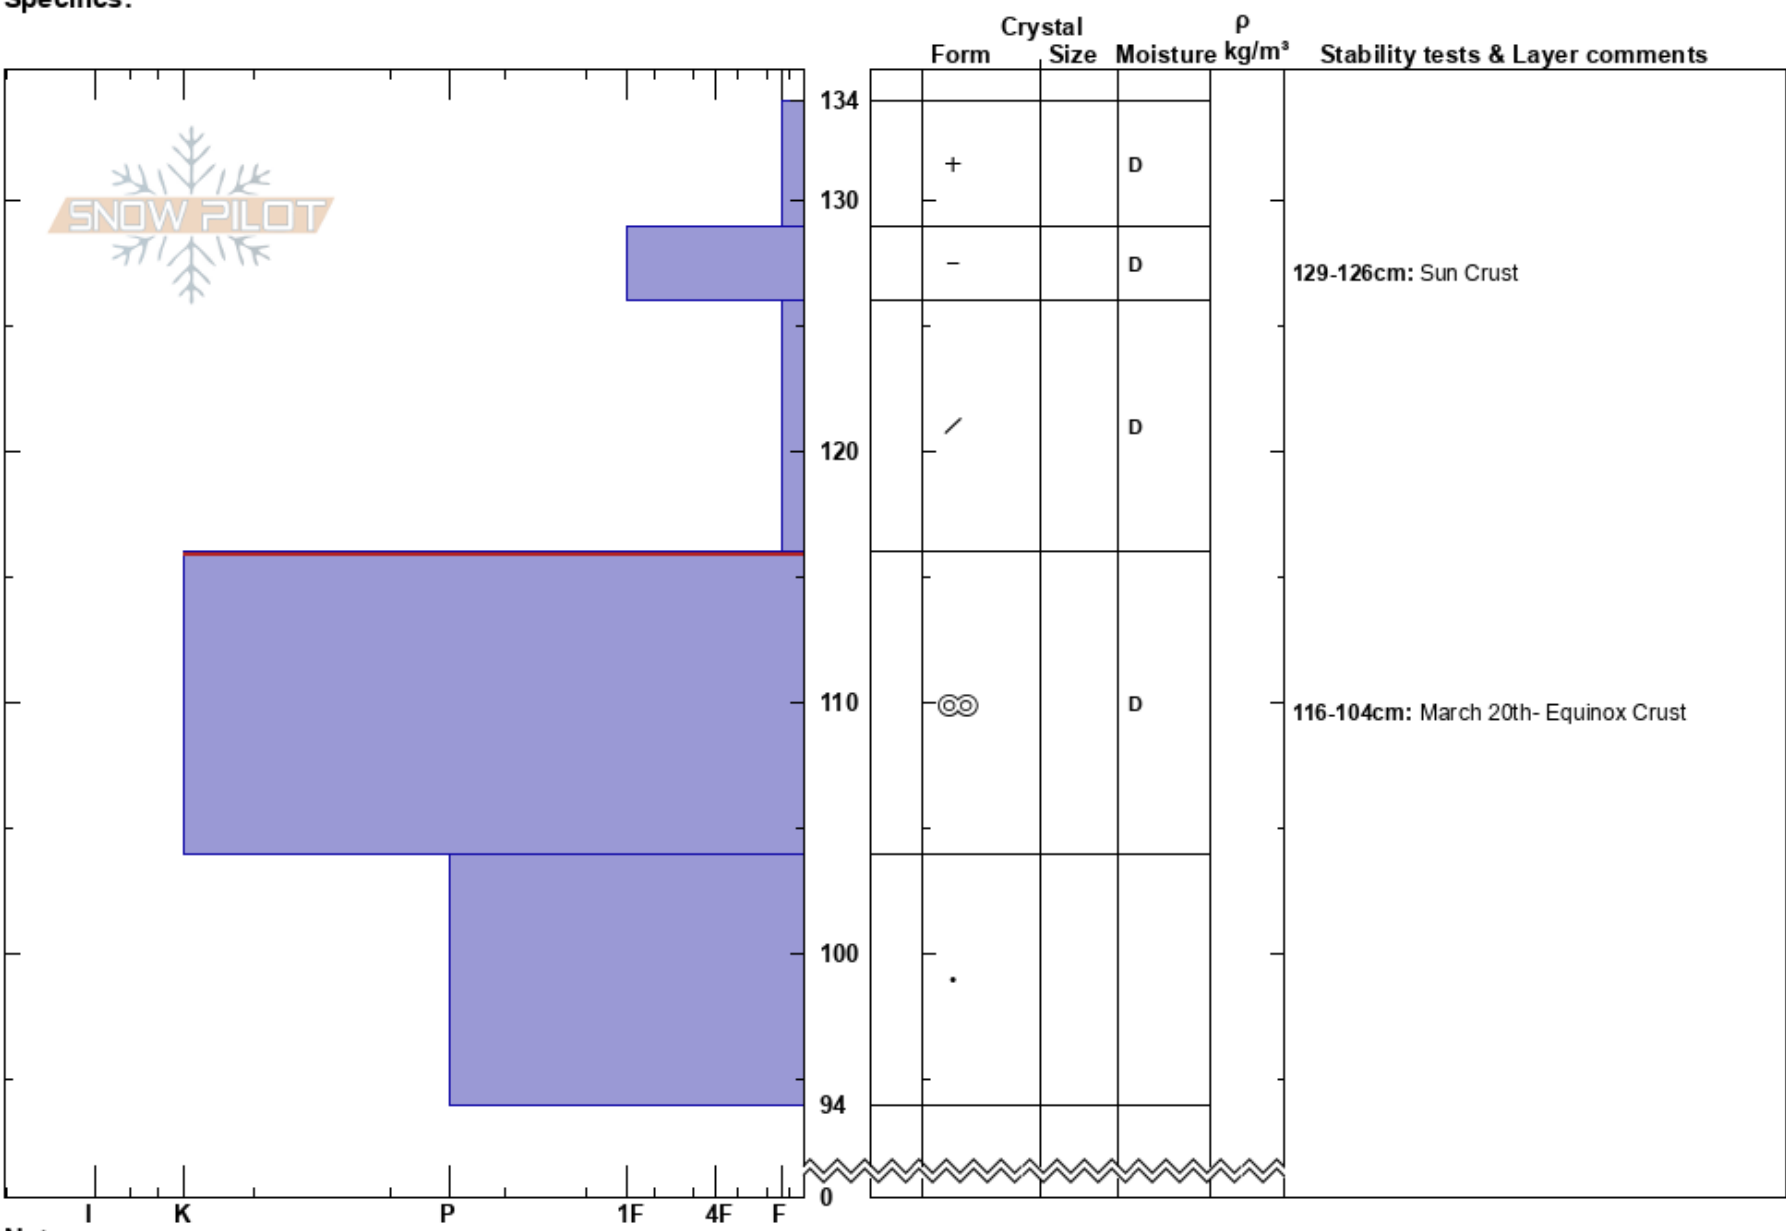

Snyder Creek (6200 SW)
 Lewis Range
 MT
 Elevation: 6231 ft
 Aspect: 259°
 Specifics:

Jackson George
 03/27/2024 - 12:39pm
 Co-ord: 48.60848N, -113.82375W
 Slope Angle: 18°
 Wind Loading: no

Stability:
 Air Temperature:
 Sky Cover: BKN
 Precipitation: NO
 Wind: SW Calm

HS:134
 Layer Notes:
 129-126cm: Sun Crust
 116-104cm: March 20th- Equinox Crust
 116-104cm: Problematic layer

Notes: