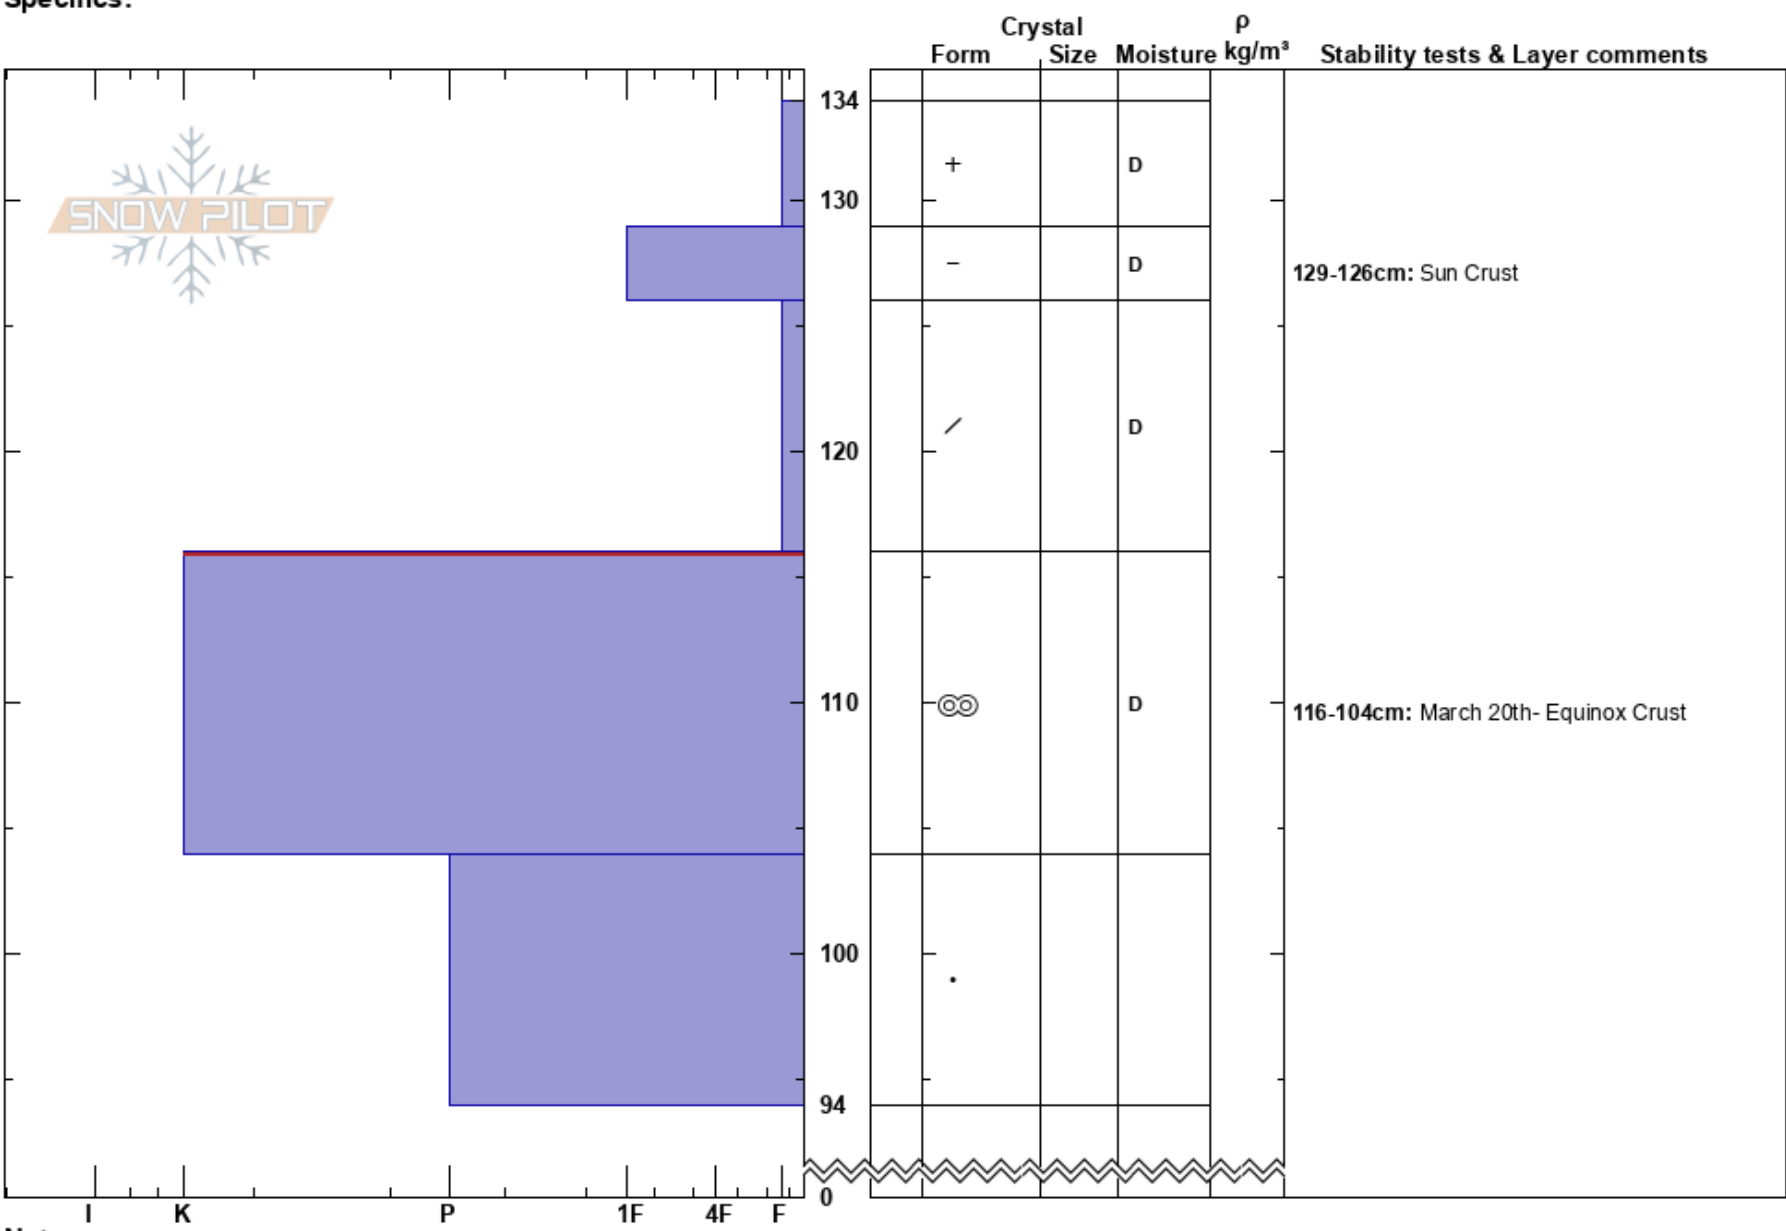

Snyder Creek (6200 SW)  
 Lewis Range  
 MT  
 Elevation: 6231 ft  
 Aspect: 259°  
 Specifics:

Jackson George  
 03/27/2024 - 12:39pm  
 Co-ord: 48.60848N, -113.82375W  
 Slope Angle: 18°  
 Wind Loading: no

Stability:  
 Air Temperature:  
 Sky Cover: BKN  
 Precipitation: NO  
 Wind: SW Calm

HS:134  
 Layer Notes:  
 129-126cm: Sun Crust  
 116-104cm: March 20th- Equinox Crust  
 116-104cm: Problematic layer