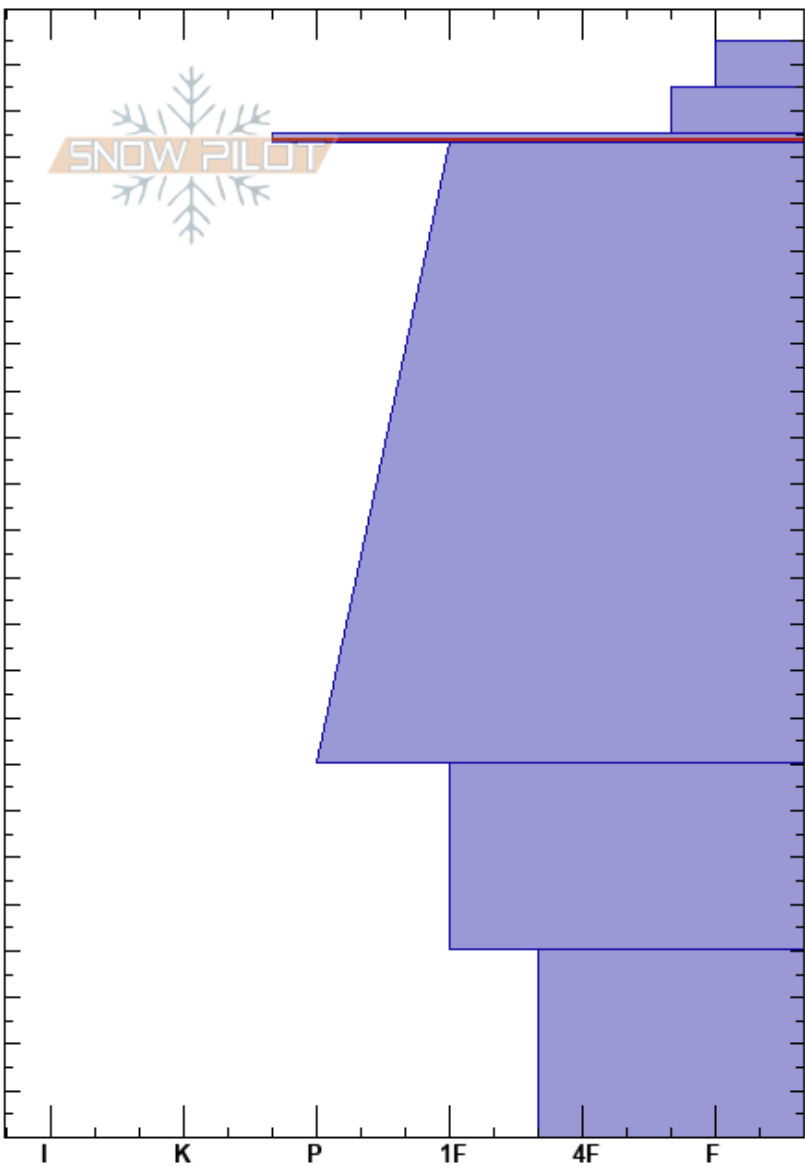

Next to Almost Died  
 Beartooths  
 MT  
 Elevation: 9480 ft  
 Aspect: 76°  
 Specifics:

Zach Peterson  
 03/27/2024 - 3:00pm  
 Co-ord: 45.05028N, -109.93144W  
 Slope Angle: 27°  
 Wind Loading: no

Stability: Good  
 Air Temperature:  
 Sky Cover: BKN  
 Precipitation: S-1  
 Wind: Calm

HS:235  
 PF:37 215-213cm:Problematic layer

Height (cm)	Crystal		Moisture	$\rho$ kg/m <sup>3</sup>	Stability tests & Layer comments
	Form	Size			
235					
230	+				
220	+				
215	⊙				← ECTN15 @213cm Below crust
150	•				
60	⊖	2-3			
20	⊖	2-4	M		