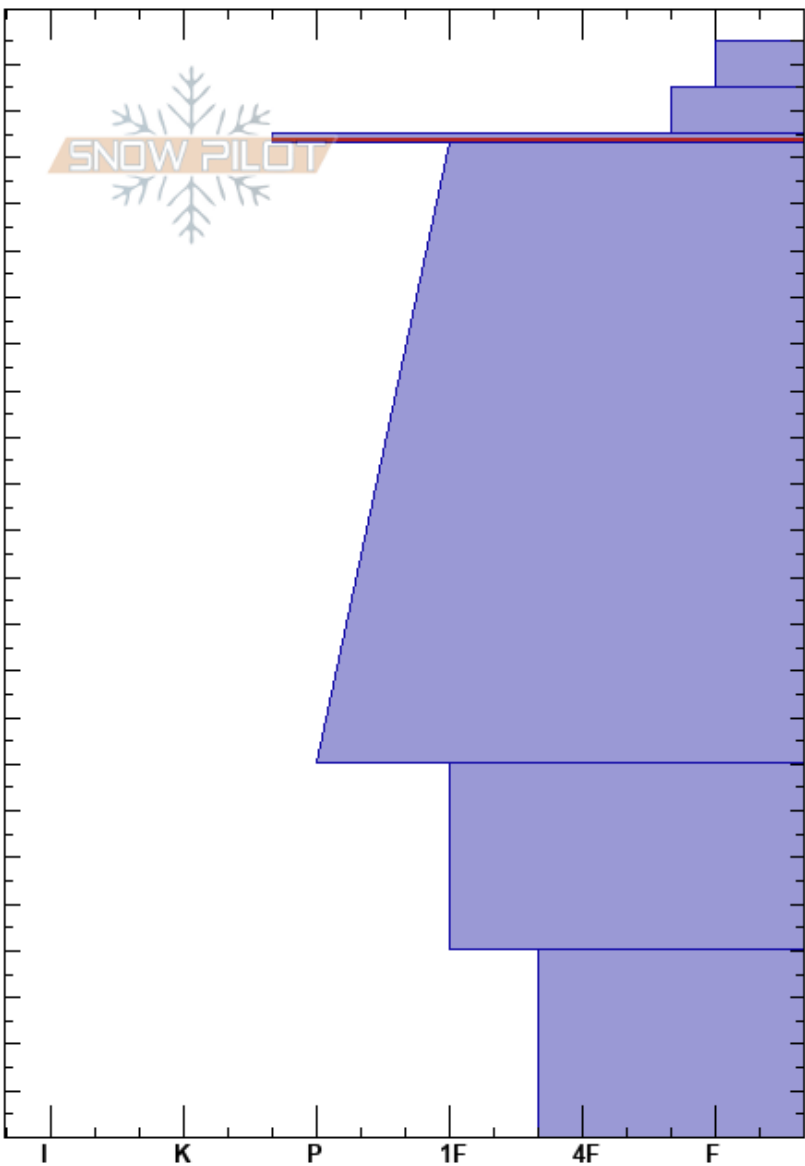

Next to Almost Died
 Beartooths
 MT
 Elevation: 9480 ft
 Aspect: 76°
 Specifics:

Zach Peterson
 03/27/2024 - 3:00pm
 Co-ord: 45.05028N, -109.93144W
 Slope Angle: 27°
 Wind Loading: no

Stability: Good
 Air Temperature:
 Sky Cover: BKN
 Precipitation: S-1
 Wind: Calm

HS:235
 PF:37 215-213cm:Problematic layer

Height (cm)	Crystal		ρ kg/m ³	Stability tests & Layer comments
	Form	Size		
235				
230	+			
220	+			
215	⊙			← ECTN15 @213cm Below crust
210				
150	•			
80	⊖	2-3		
40	⊖	2-4	M	