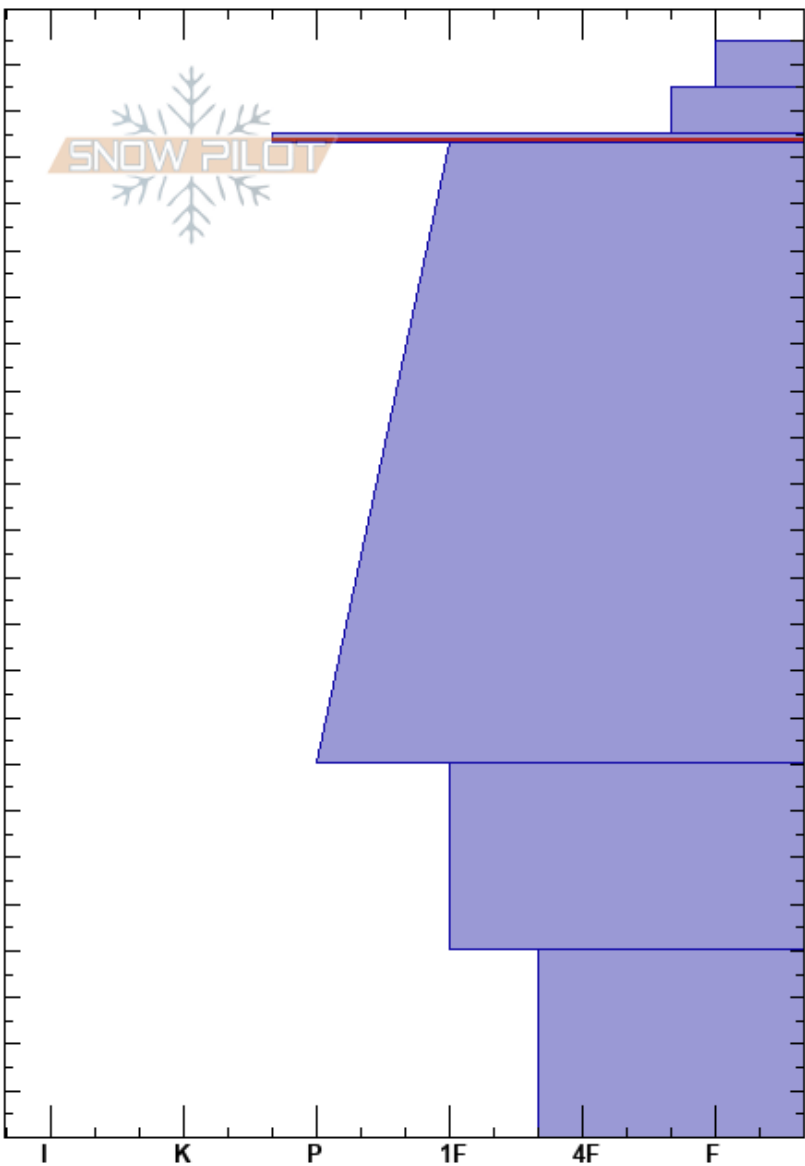

Next to Almost Died
 Beartooths
 MT
 Elevation: 9480 ft
 Aspect: 76°
 Specifics:

Zach Peterson
 03/27/2024 - 3:00pm
 Co-ord: 45.05028N, -109.93144W
 Slope Angle: 27°
 Wind Loading: no

Stability: Good
 Air Temperature:
 Sky Cover: BKN
 Precipitation: S-1
 Wind: Calm

HS:235
 PF:37 215-213cm:Problematic layer

Height (cm)	Crystal		ρ kg/m ³	Stability tests & Layer comments
	Form	Size		
235				
230	+			
220	+			
210	⊙⊙			← ECTN15 @213cm Below crust
150	•			
60	⊖	2-3		
20	⊖	2-4	M	