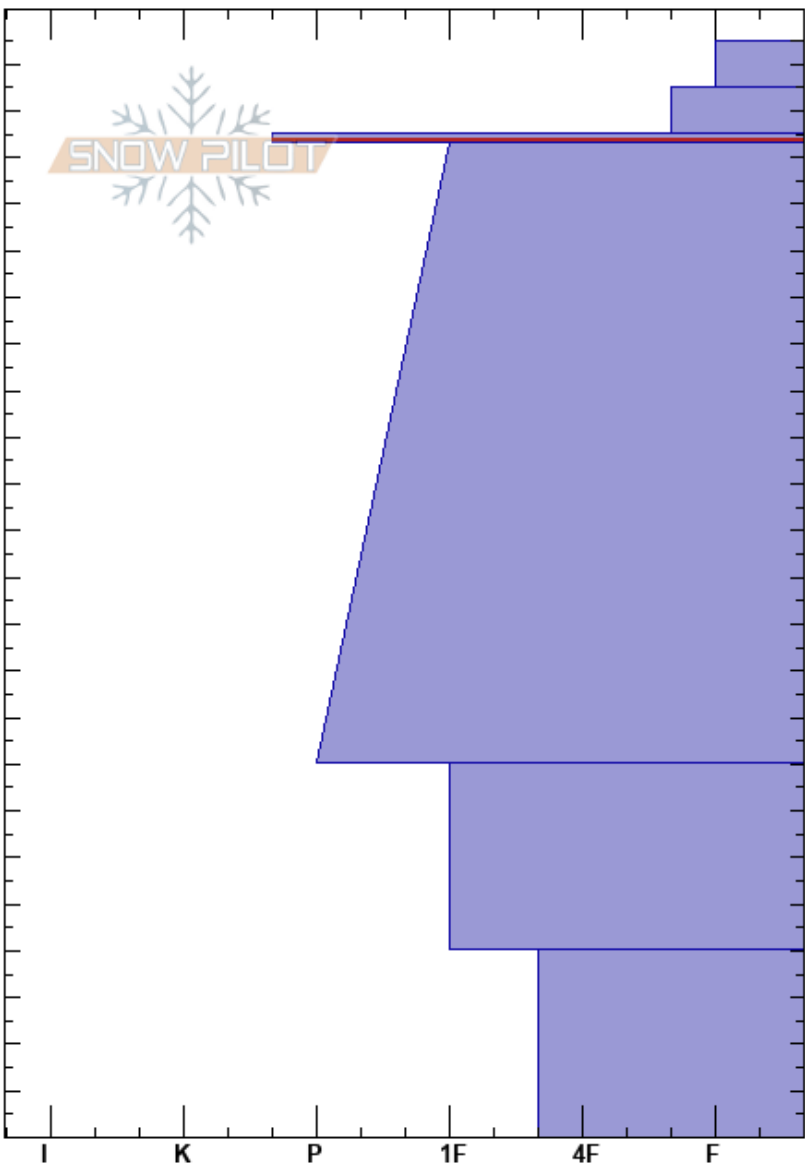

Next to Almost Died
 Beartooths
 MT
 Elevation: 9480 ft
 Aspect: 76°
 Specifics:

Zach Peterson
 03/27/2024 - 3:00pm
 Co-ord: 45.05028N, -109.93144W
 Slope Angle: 27°
 Wind Loading: no

Stability: Good
 Air Temperature:
 Sky Cover: BKN
 Precipitation: S-1
 Wind: Calm

HS:235
 PF:37 215-213cm:Problematic layer

Height (cm)	Crystal		ρ kg/m ³	Stability tests & Layer comments
	Form	Size		
235				
230	+			
220	+			
215	⊙			← ECTN15 @213cm Below crust
145	•			
60	⊖	2-3		
20	⊖	2-4	M	