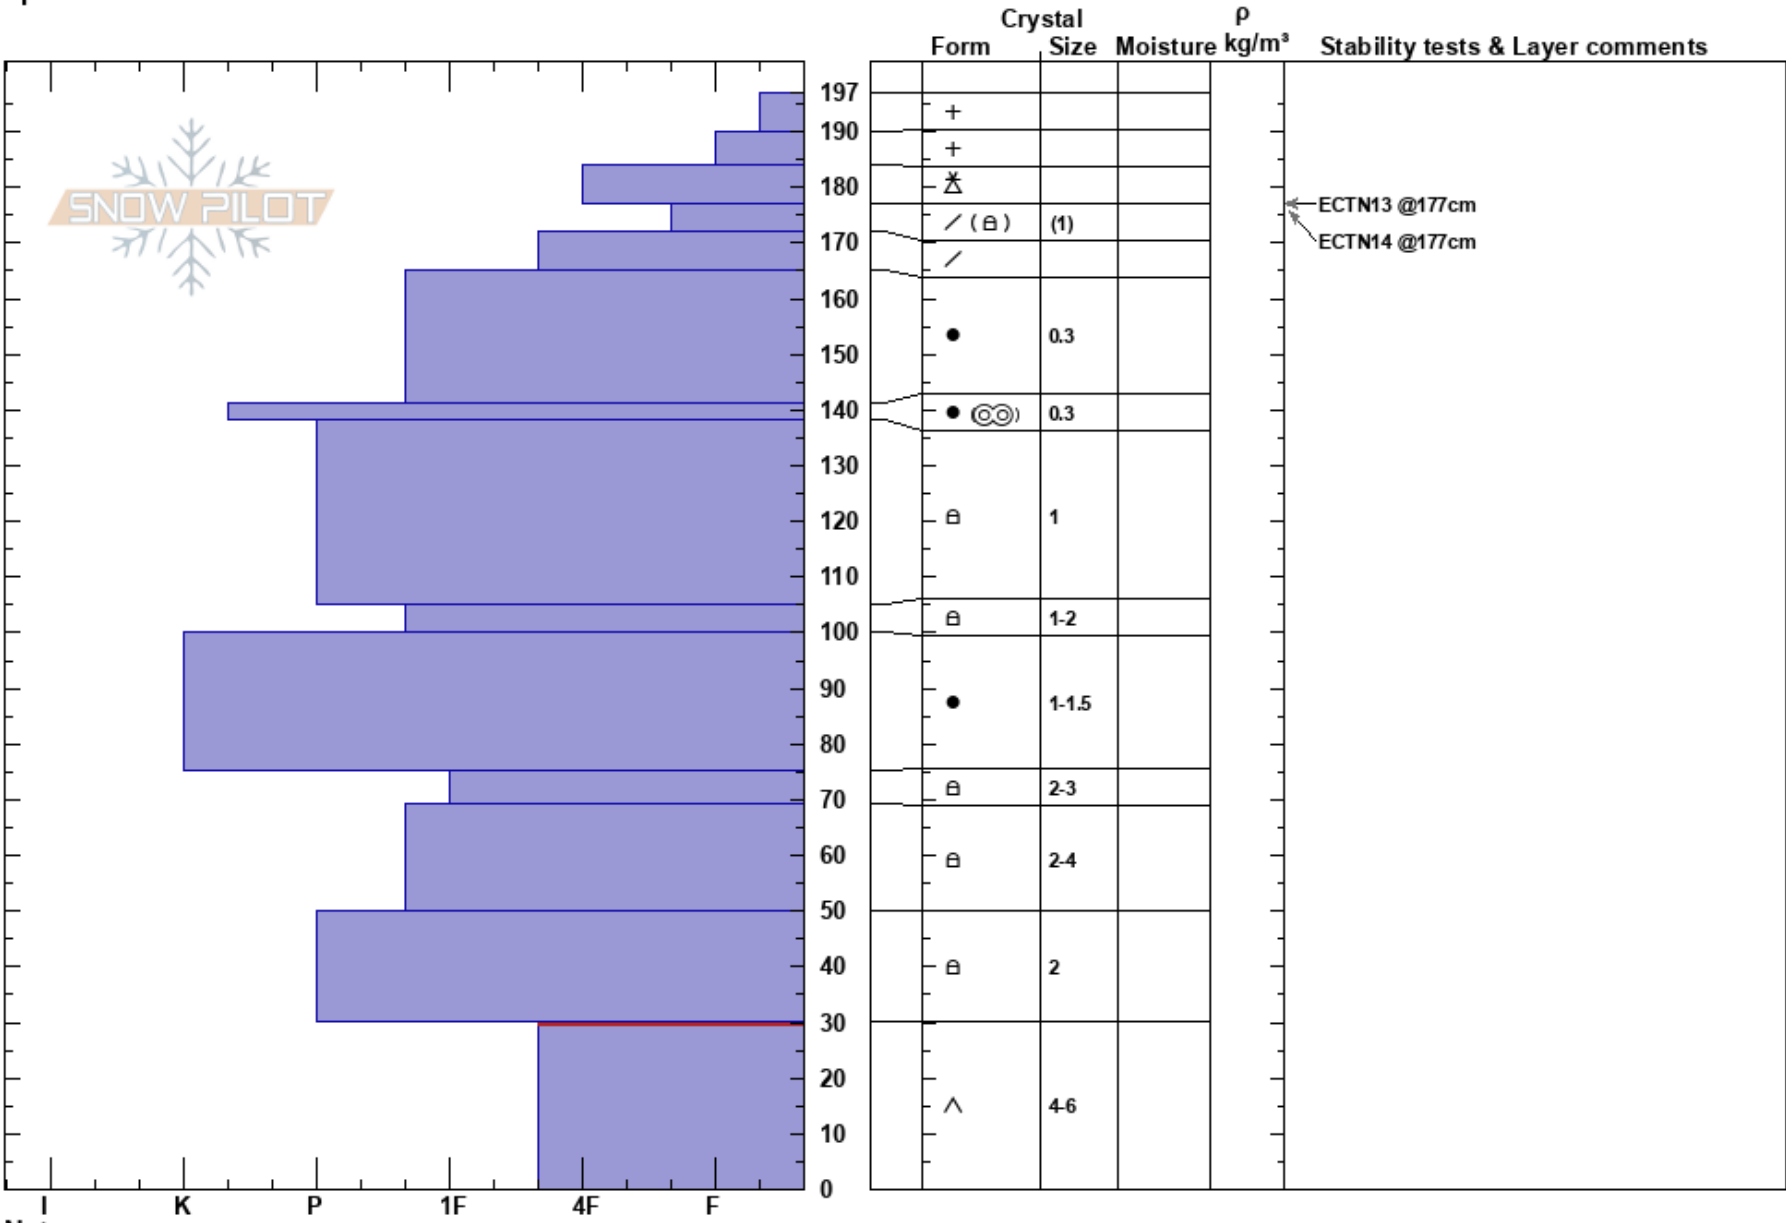

First Yellow Mule  
 Madison Range-N  
 MT  
 Elevation: 9400 ft  
 Aspect: 11°  
 Specifics:

Zach Peterson  
 03/24/2024 - 11:10am  
 Co-ord: 45.17495N, -111.37992W  
 Slope Angle: 12°  
 Wind Loading: yes

Stability: Good  
 Air Temperature:  
 Sky Cover: OVC  
 Precipitation: S-1  
 Wind: N Light Breeze

HS:197  
 PF:35 30-0cm: Problematic layer

Layer Notes:

Notes: