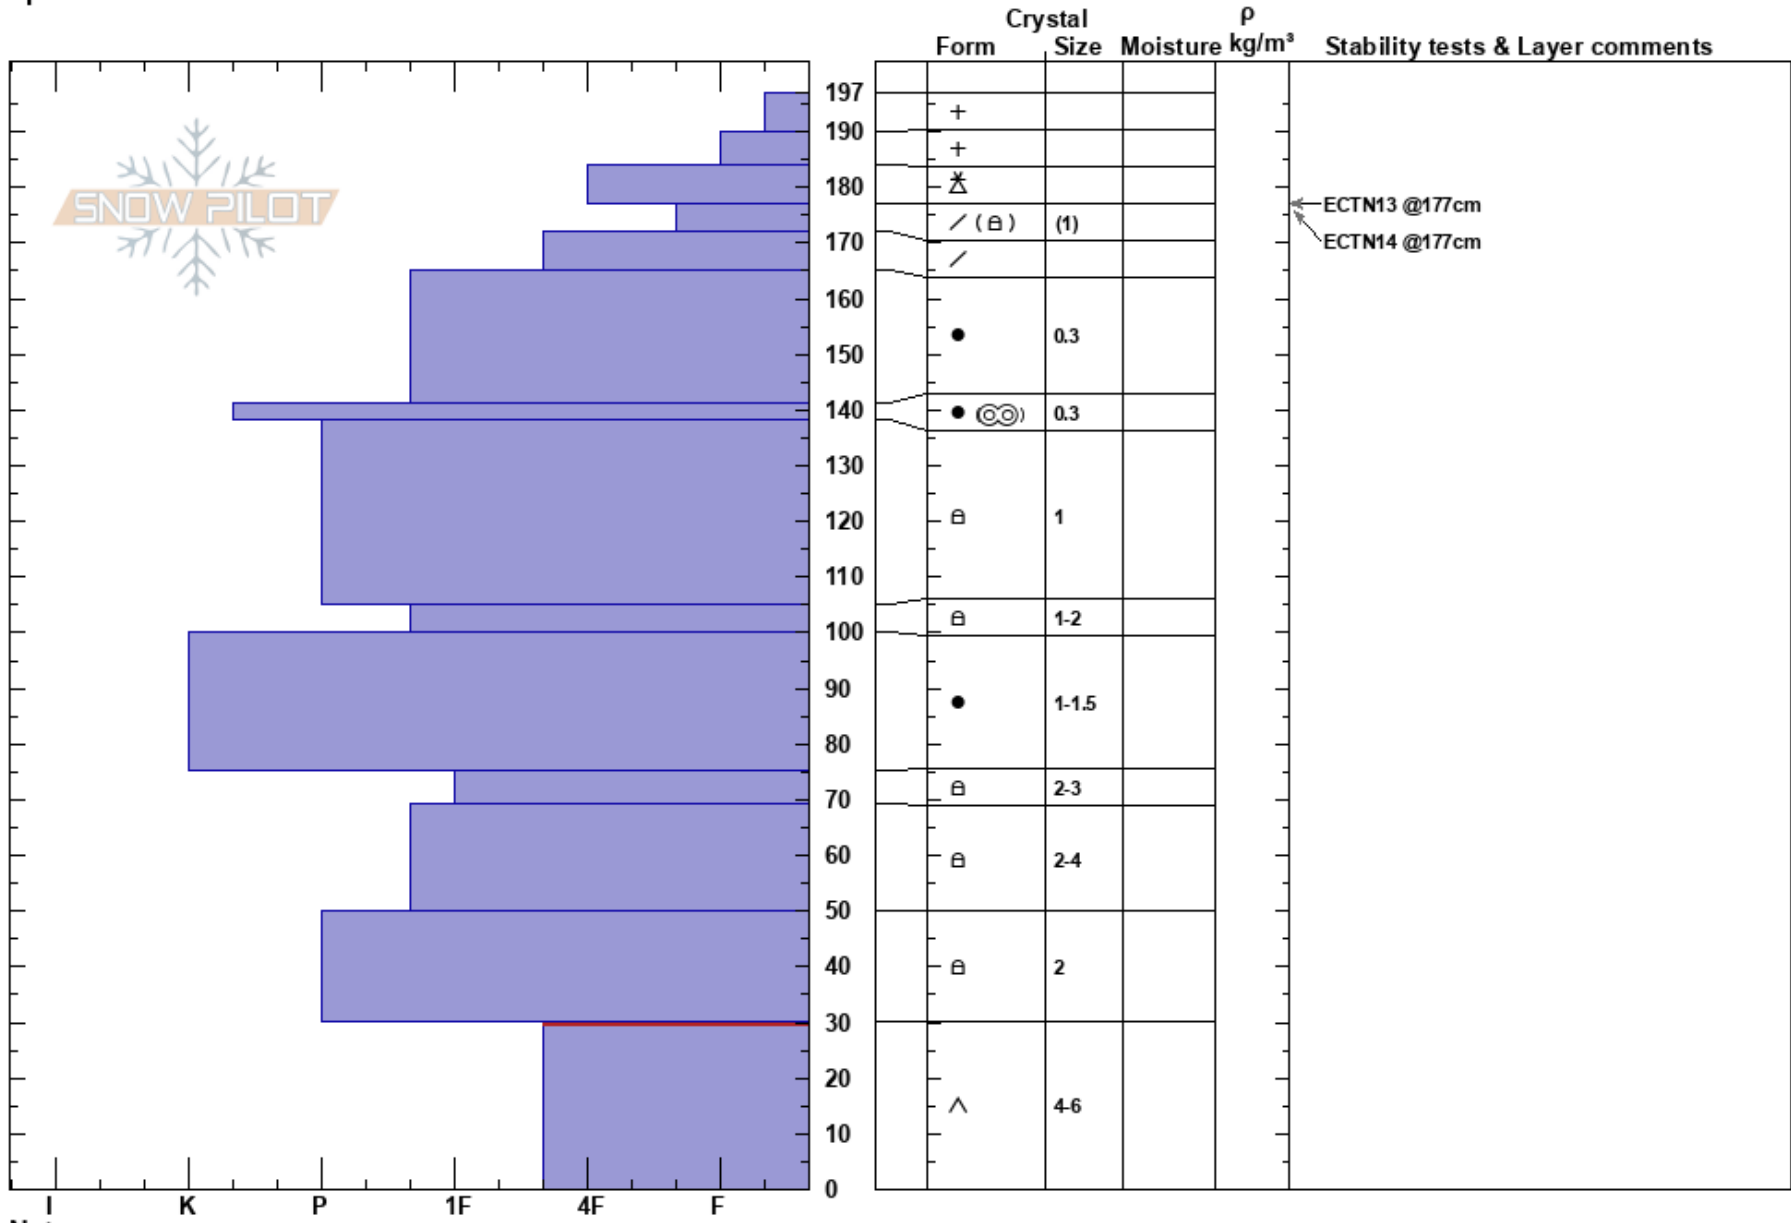

First Yellow Mule
 Madison Range-N
 MT
 Elevation: 9400 ft
 Aspect: 11°
 Specifics:

Zach Peterson
 03/24/2024 - 11:10am
 Co-ord: 45.17495N, -111.37992W
 Slope Angle: 12°
 Wind Loading: yes

Stability: Good HS:197 Layer Notes:
 Air Temperature: PF:35 30-0cm: Problematic layer
 Sky Cover: OVC
 Precipitation: S-1
 Wind: N Light Breeze