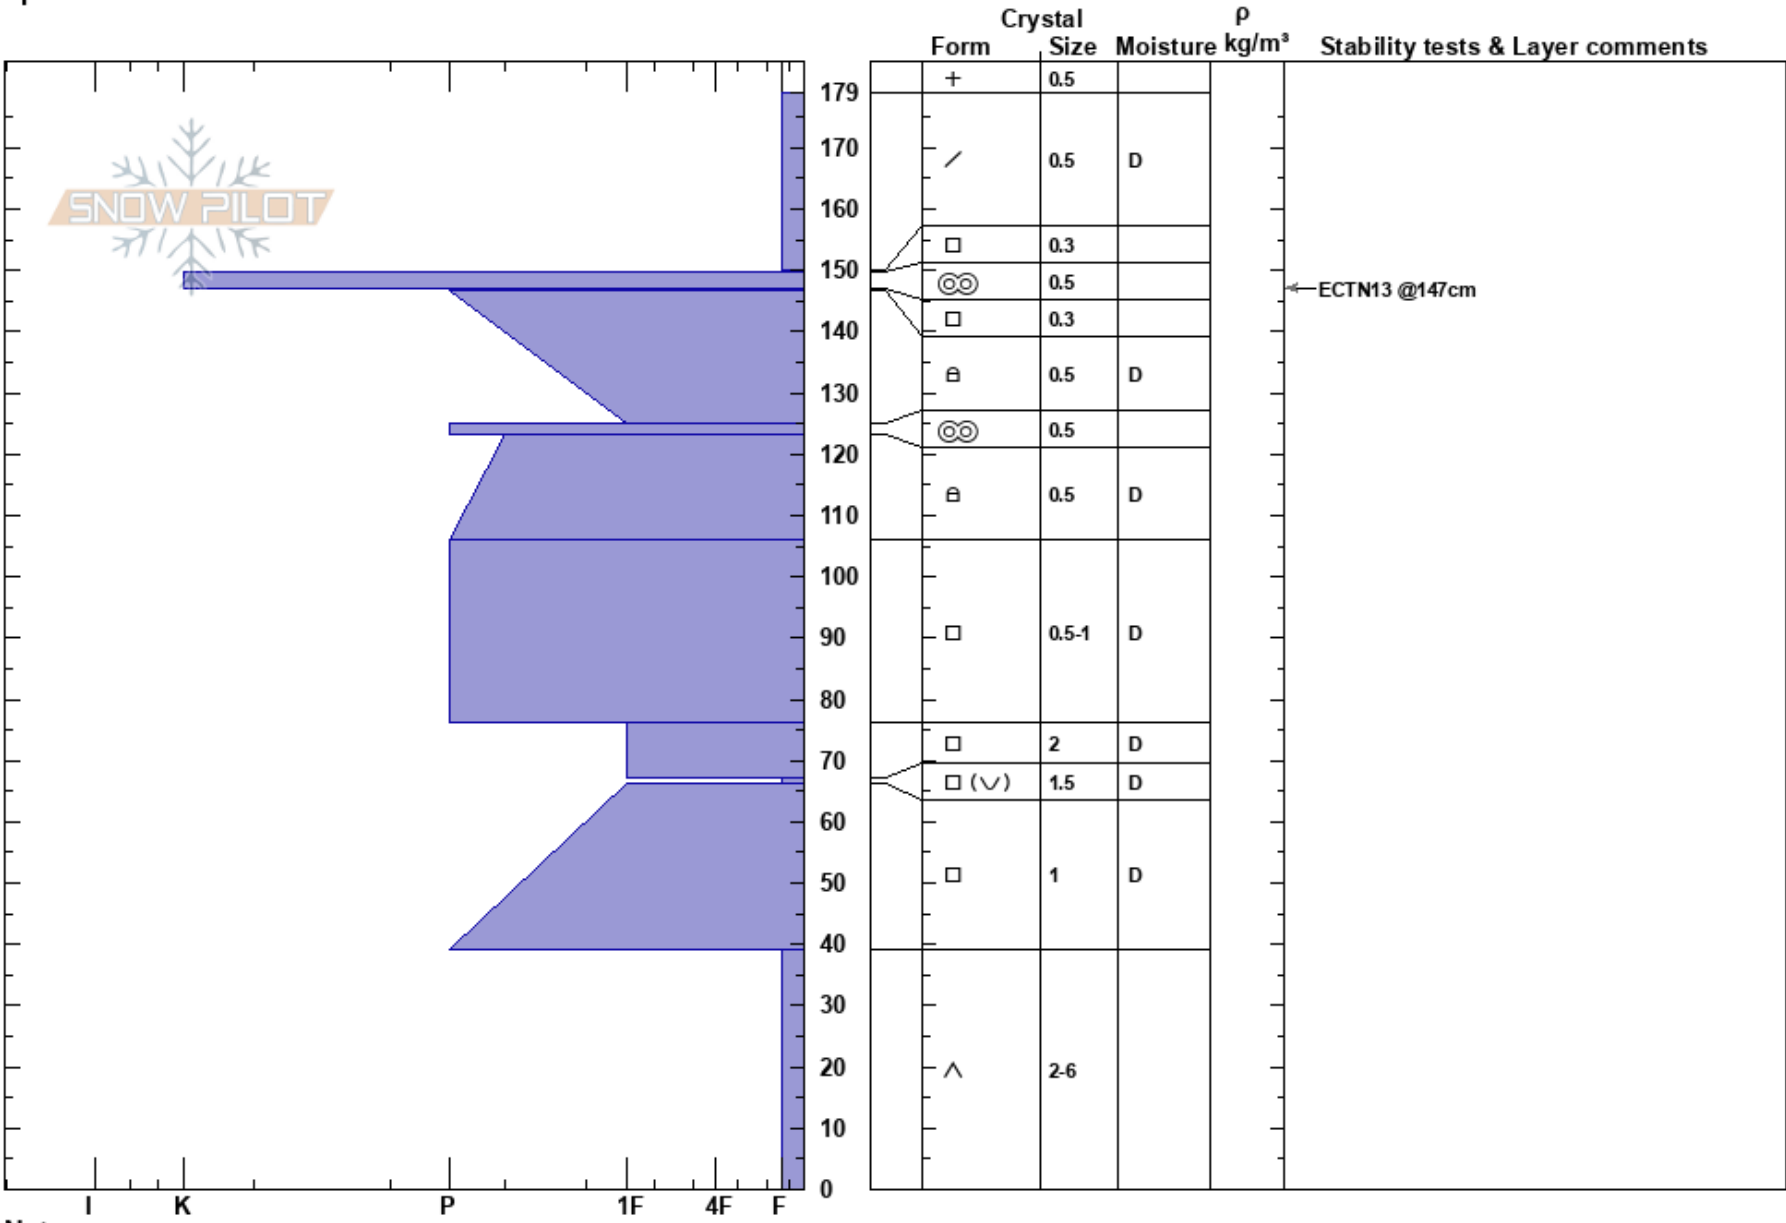

NW Twining
 Sawatch
 CO
 Elevation: 11980 ft
 Aspect: NW
 Specifics:

Jewel Campbell Dylan Craaybeek
 03/27/2024 - 12:30pm
 Co-ord:
 Slope Angle: 13°
 Wind Loading: no

Stability:
 Air Temperature:
 Sky Cover: BKN
 Precipitation: NO
 Wind: NW Light Breeze

HS:179
 PF:30 147-146.5cm:Problematic layer
 PS:20

Notes: