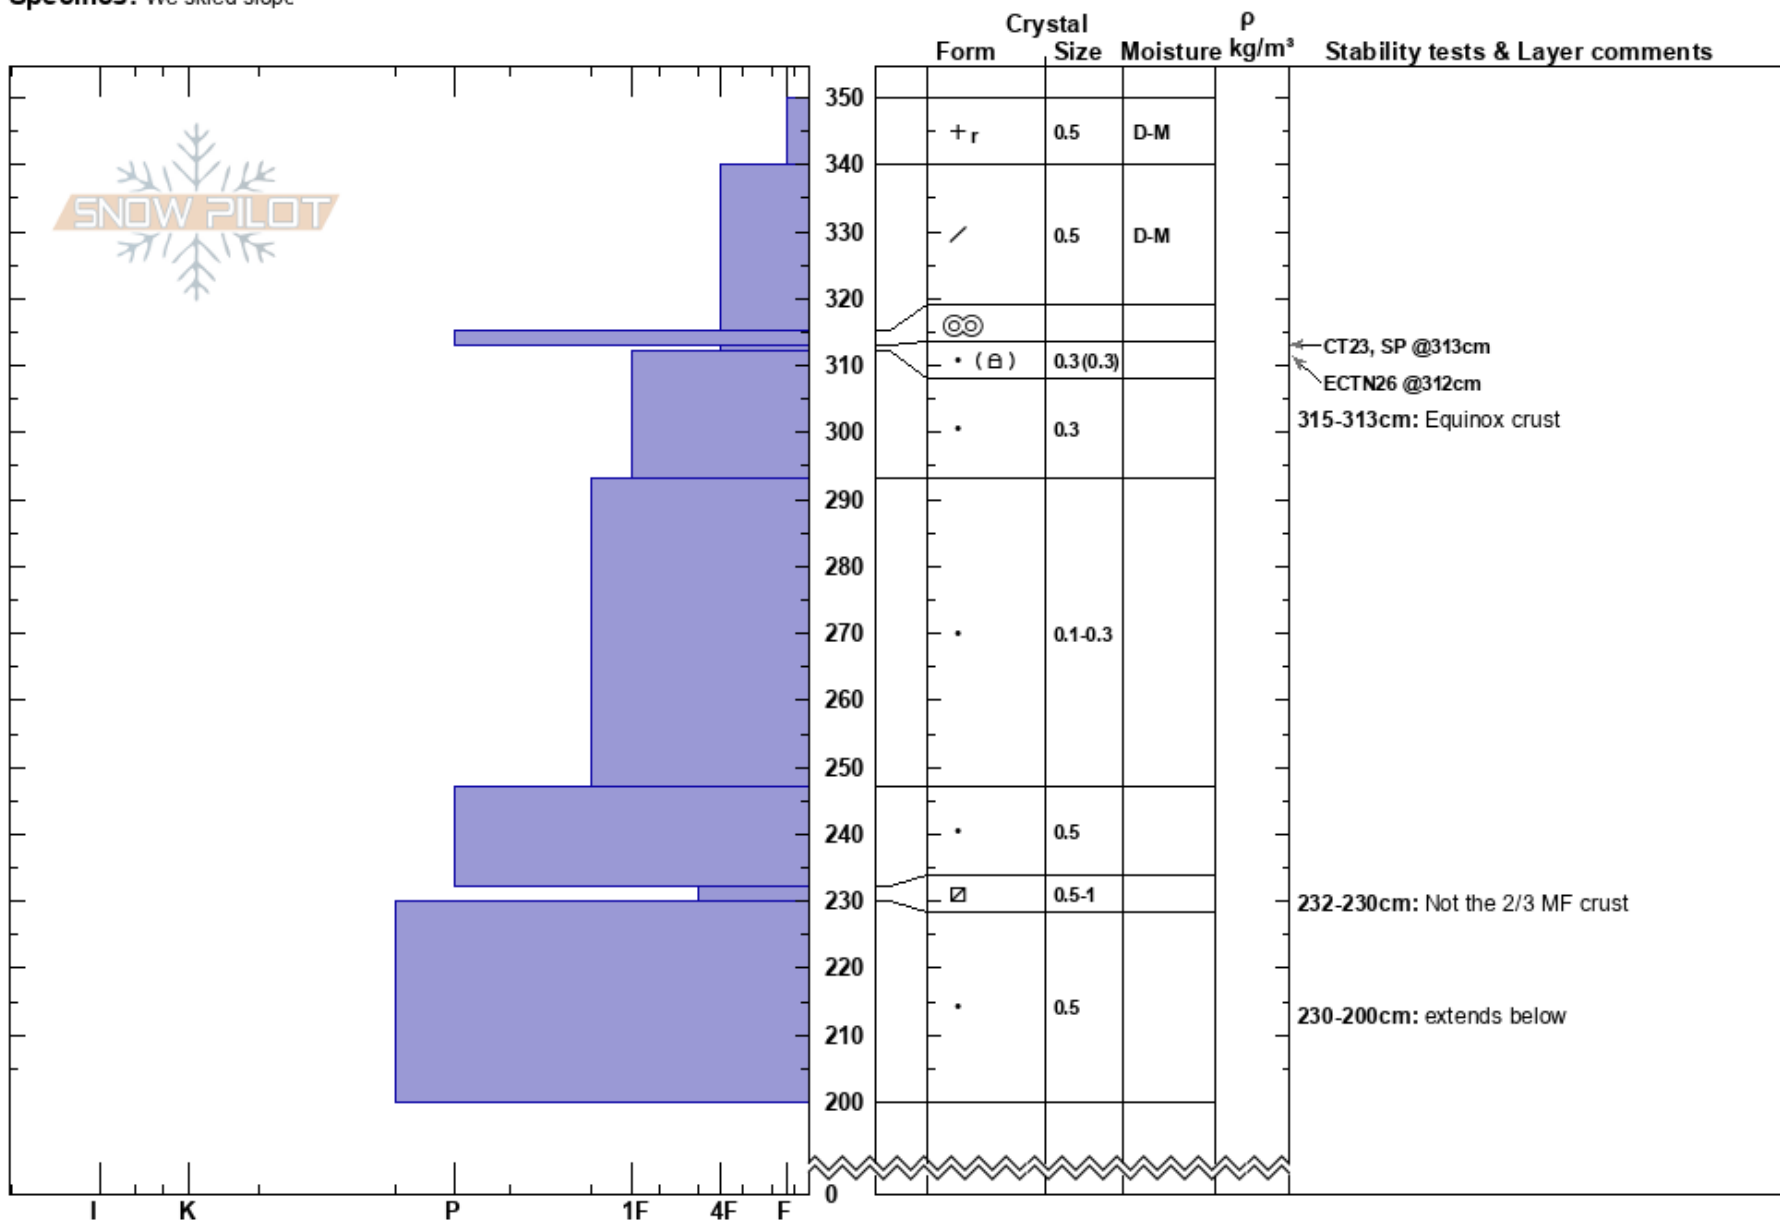

Rescue Creek
 Flathead Range
 MT
Elevation: 6050 ft
Aspect: 357°
Specifics: We skied slope

blase reardon
 03/27/2024 - 12:00pm
Co-ord: 12U 290942E 5365165N
Slope Angle: 26°
Wind Loading: no

Stability: Good
Air Temperature:
Sky Cover: BKN
Precipitation: NO
Wind: Calm

HS:350
PF:60
PS:20
Layer Notes:
 315-313cm: Equinox crust
 313-312cm: Problematic layer
 232-230cm: Not the 2/3 MF crust
 230-200cm: extends below

Notes: Graupel 1-2 mmm and rimed pp on surface.
 Shovel Shear tests pulled out several layers of graupel 2-3 mm or larger. Did not fail in tests.