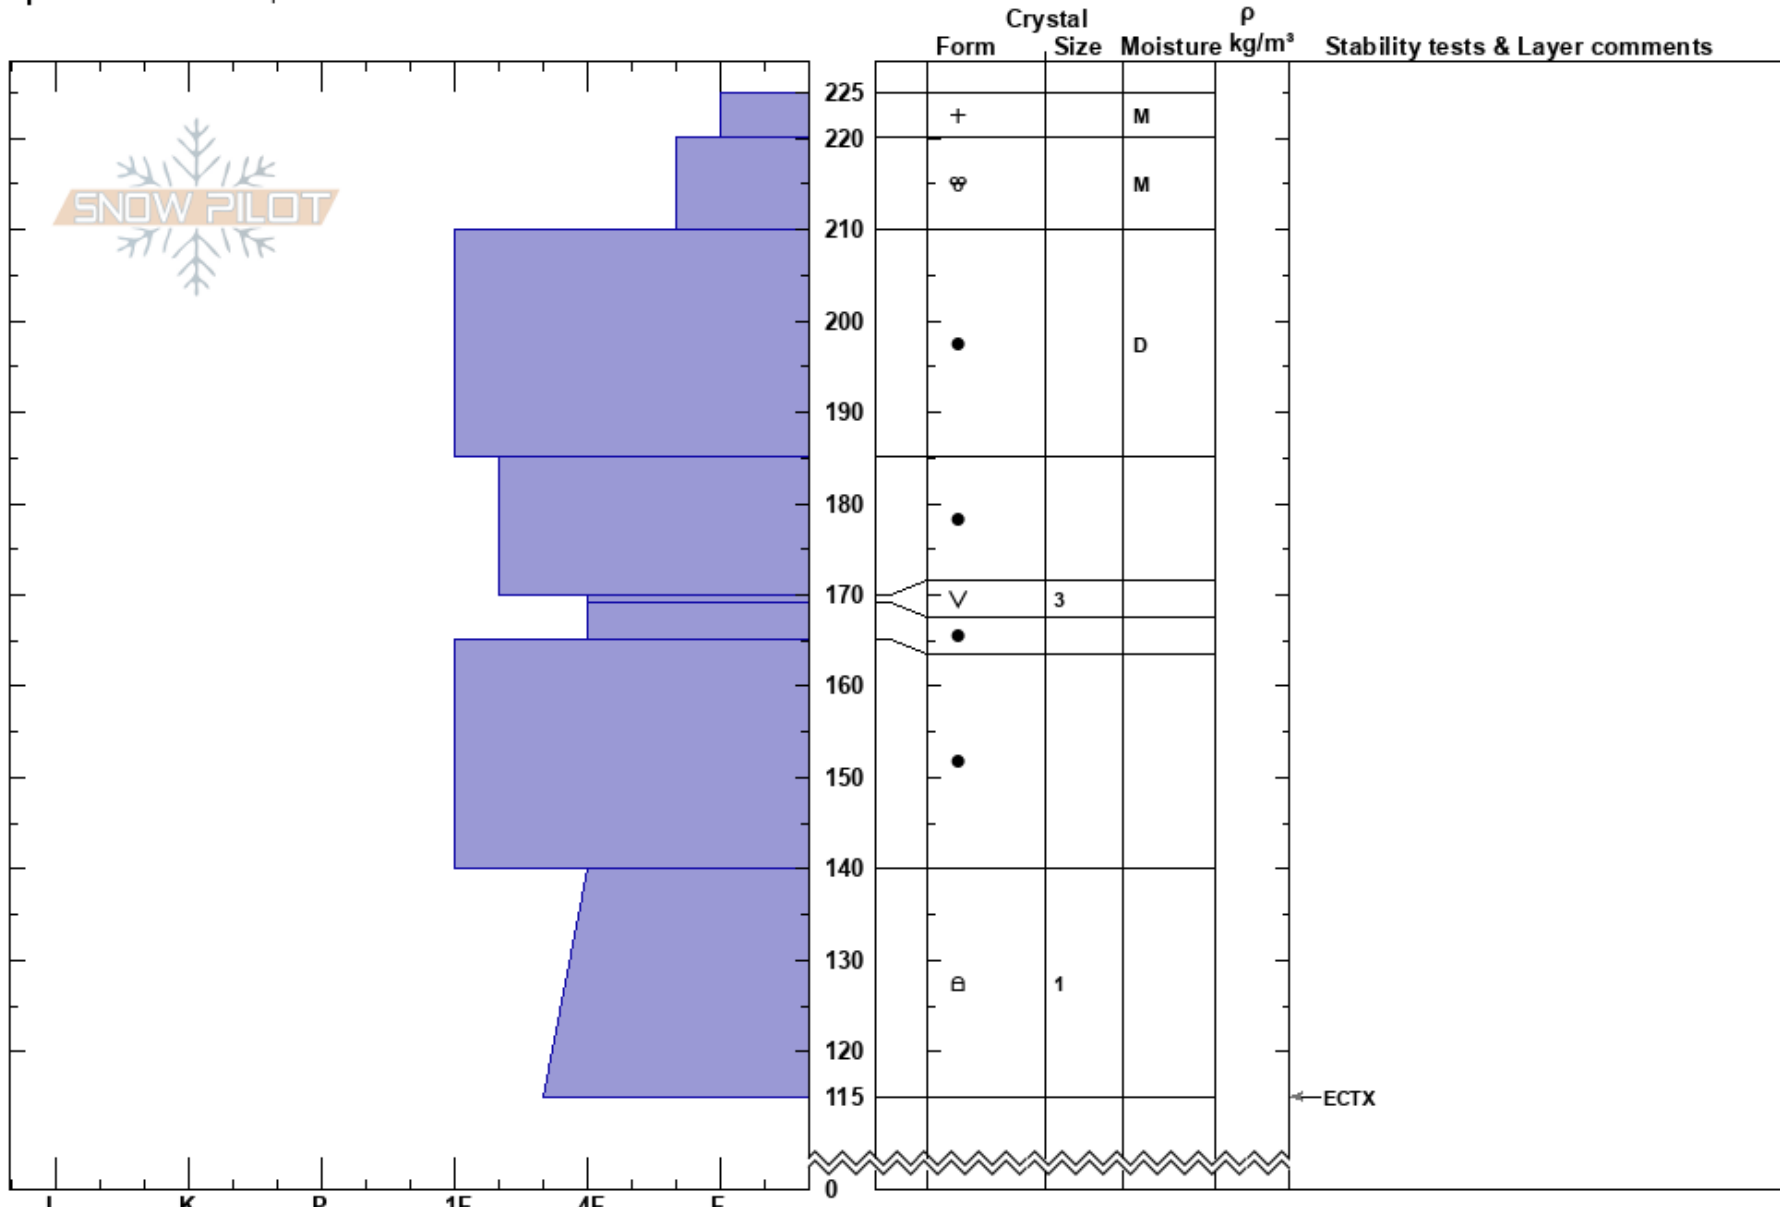

Tincan Treeline
 Kenai Mountains
 AK
 Elevation: 2300 ft
 Aspect: 13°
 Specifics: We skied slope

Andrew Schauer
 03/27/2024 - 1:00pm
 Co-ord: 60.78889N, -149.16917W
 Slope Angle: 21°
 Wind Loading: no

Stability: Good
 Air Temperature: 0°C
 Sky Cover: X
 Precipitation: S-1
 Wind: Calm

HS:225
 PF:20
 PS:10
 Layer Notes:

Notes: