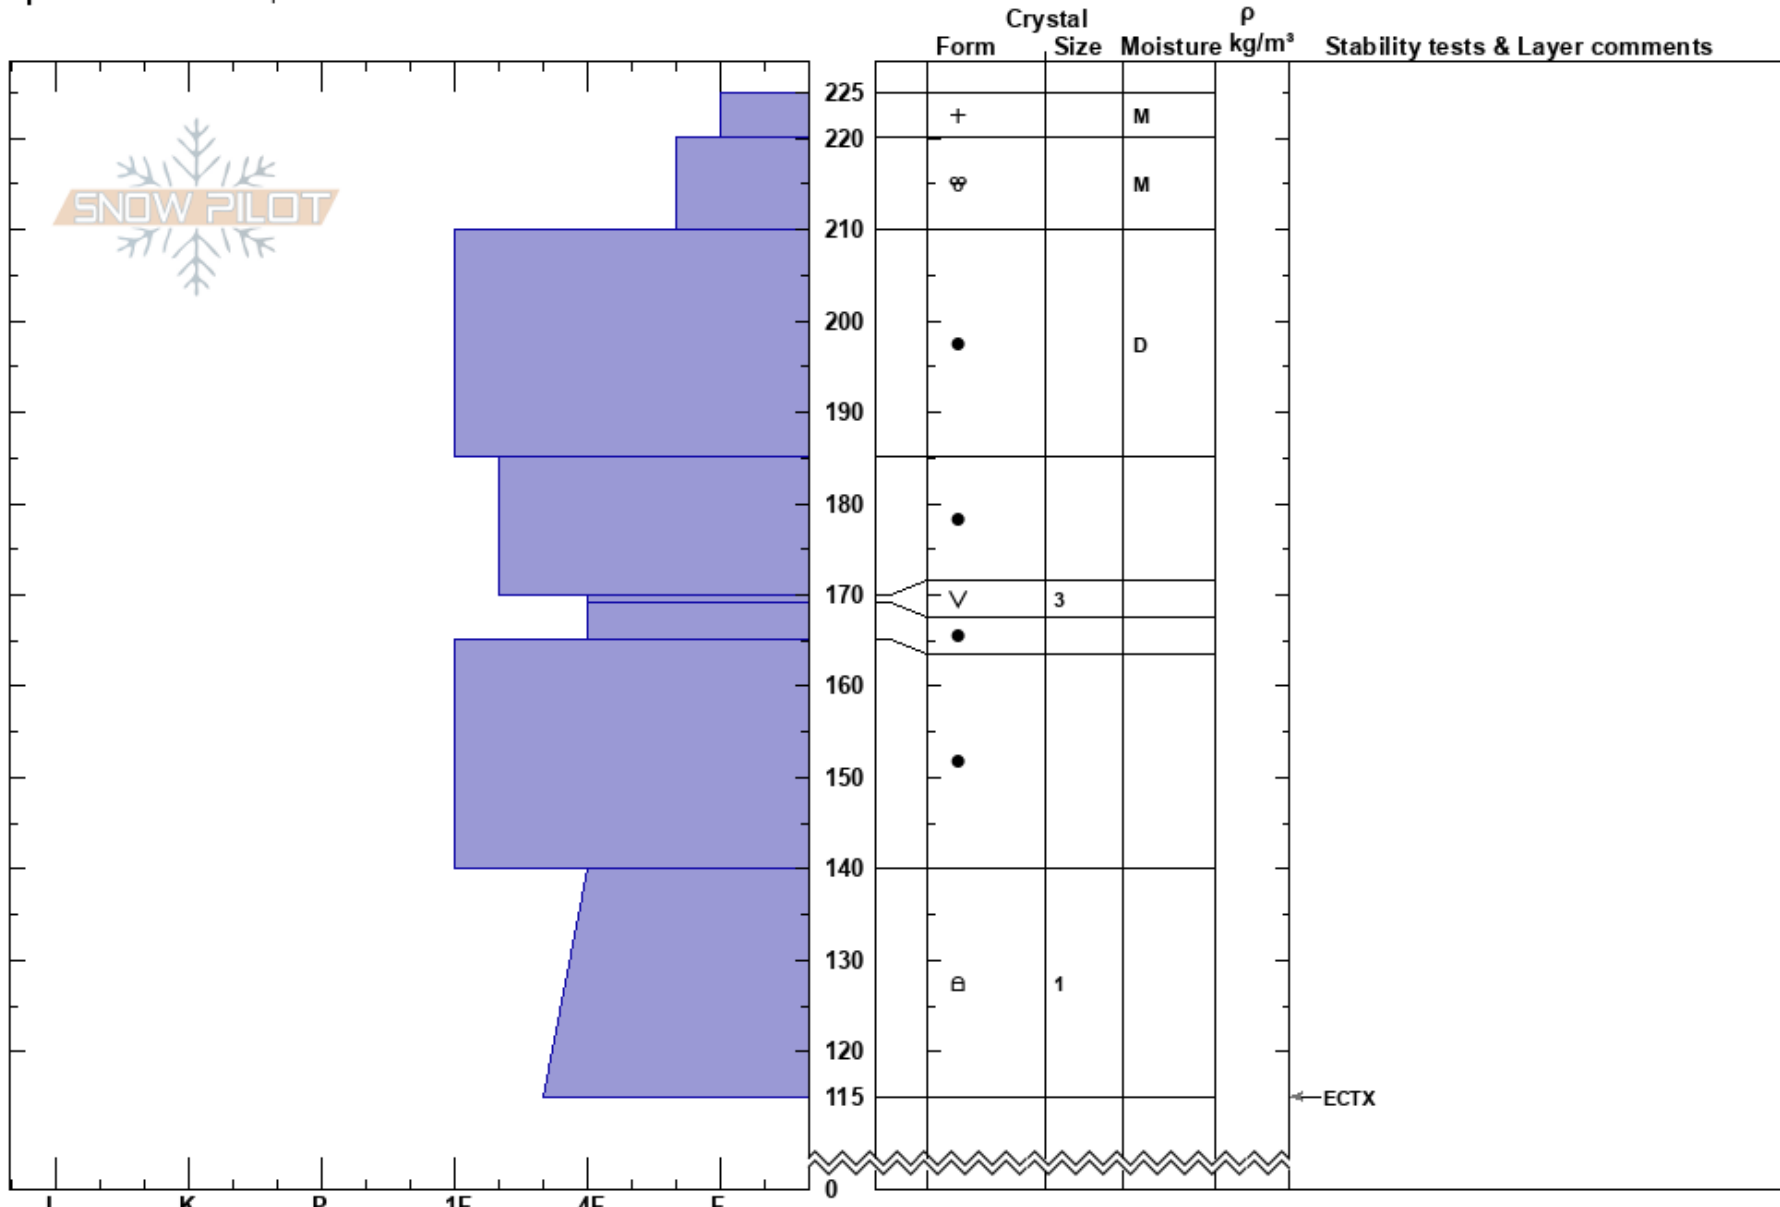

Tincan Treeline  
 Kenai Mountains  
 AK  
 Elevation: 2300 ft  
 Aspect: 13°  
 Specifics: We skied slope

Andrew Schauer  
 03/27/2024 - 1:00pm  
 Co-ord: 60.78889N, -149.16917W  
 Slope Angle: 21°  
 Wind Loading: no

Stability: Good  
 Air Temperature: 0°C  
 Sky Cover: X  
 Precipitation: S-1  
 Wind: Calm

HS:225  
 PF:20  
 PS:10  
 Layer Notes:

Notes: