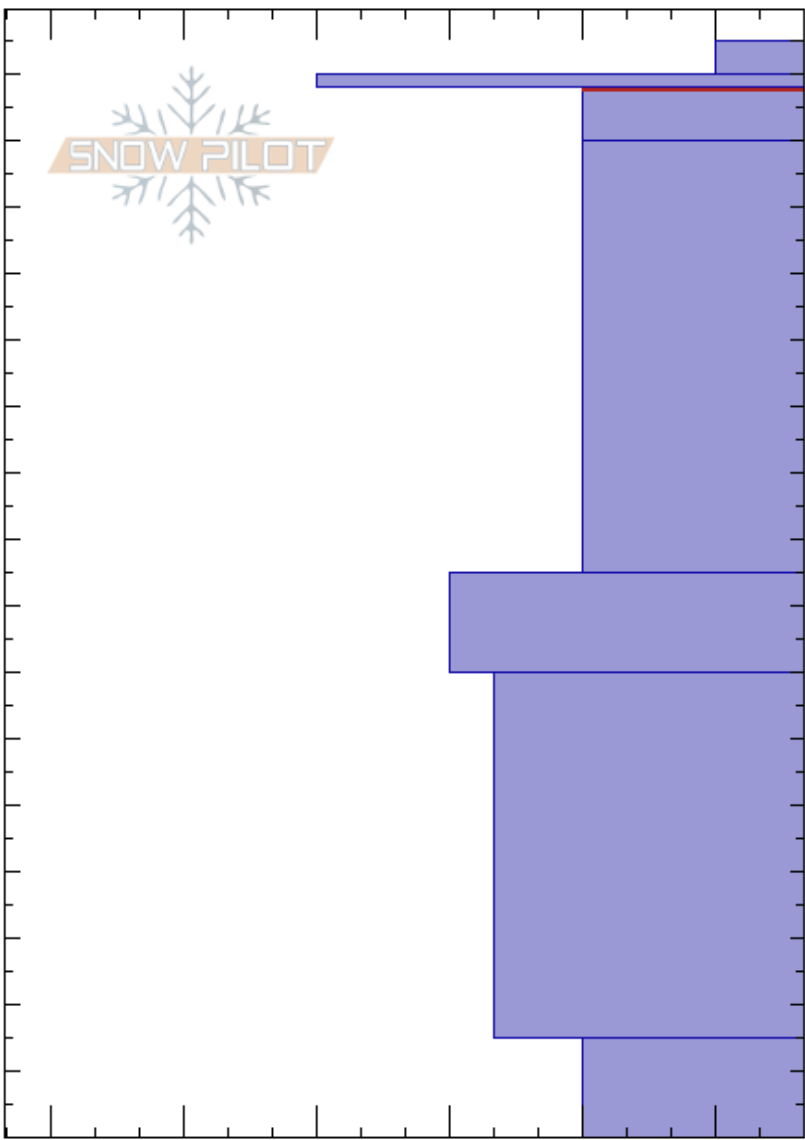

Cross Hill  
 Hatcher Pass  
 AK  
 Elevation: 3800 ft  
 Aspect: E  
 Specifics: Ski tracks on slope; We skied slope

Ryan Lewthwaite  
 03/27/2024 - 11:45pm  
 Co-ord: 61.79750N, -149.28424W  
 Slope Angle: 32°  
 Wind Loading:

Stability: Very Good  
 Air Temperature: 31°F  
 Sky Cover: BKN  
 Precipitation: NO  
 Wind: Calm

HS:165  
 PF:23 158-150cm:Problematic layer  
 PS:13

Depth (cm)	Crystal		Moisture	$\rho$ kg/m <sup>3</sup>	Stability tests & Layer comments
	Form	Size			
165	+r	1			
160	.		D-M		
158	⊙				
150	⊖	0.5	D-M		
120	.	0.3-0.5	D-M		
80	.	1	D-M		
40	⊖	0.5-1	D-M		
10	^(⊖)	1	M		

← ECTN26 @140cm ECTN29@115

Notes: