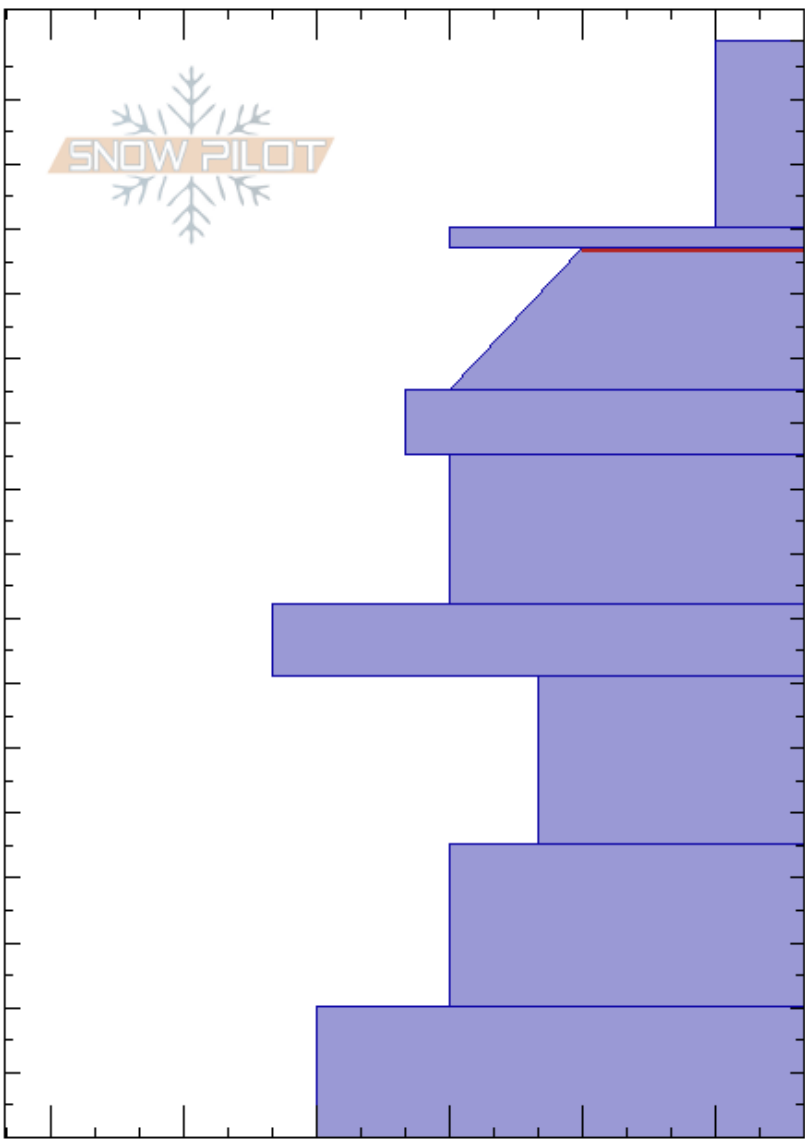

The Ramp Profile  
 Bridger Range  
 MT  
 Elevation: 8480 ft  
 Aspect: 45°  
 Specifics: Recent avalanche activity on different slopes; Ski tracks on slope; We skied slope

Dave Zinn  
 03/27/2024 - 12:00pm  
 Co-ord: 45.82722N, -110.93178W  
 Slope Angle: 34°  
 Wind Loading: previous

Stability: Good  
 Air Temperature: HS:169  
 Sky Cover: SCT  
 Precipitation: NO  
 Wind: W Moderate  
 PF:20 137-115cm:Problematic layer

Crystal Form	Size	Moisture	$\rho$ kg/m <sup>3</sup>	Stability tests & Layer comments
+				
⊙⊙				← ECTN20 @137cm
⊠	1			
⊖	1			
⊖	1-2			
⊖	1	M		
⊖	2-3	M		
⊖	3-4			
^	4-6			