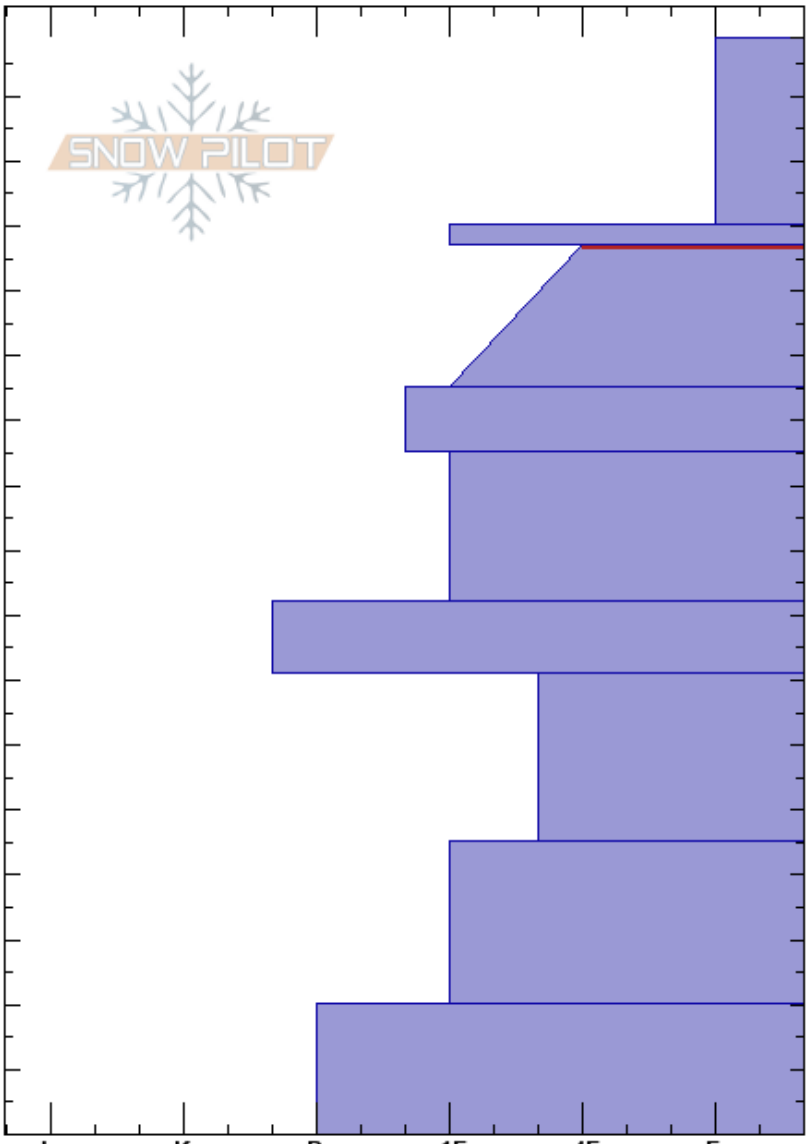

The Ramp Profile
 Bridger Range
 MT
 Elevation: 8480 ft
 Aspect: 45°

Dave Zinn
 03/27/2024 - 12:00pm
 Co-ord: 45.82722N, -110.93178W
 Slope Angle: 34°
 Wind Loading: previous

Stability: Good
 Air Temperature:
 Sky Cover: SCT
 Precipitation: NO
 Wind: W Moderate

HS:169
 PF:20 137-115cm:Problematic layer

Specifics: Recent avalanche activity on different slopes; Ski tracks on slope; We skied slope

Depth (cm)	Crystal		Moisture	ρ kg/m ³	Stability tests & Layer comments
	Form	Size			
169					
150-160	+				
140	⊙⊙				← ECTN20 @137cm
120-140	⊠	1			
110-120	⊖	1			
90-110	⊖	1-2			
70-80	⊖	1	M		
50-70	⊖	2-3	M		
30-50	⊖	3-4			
10-30	^	4-6			