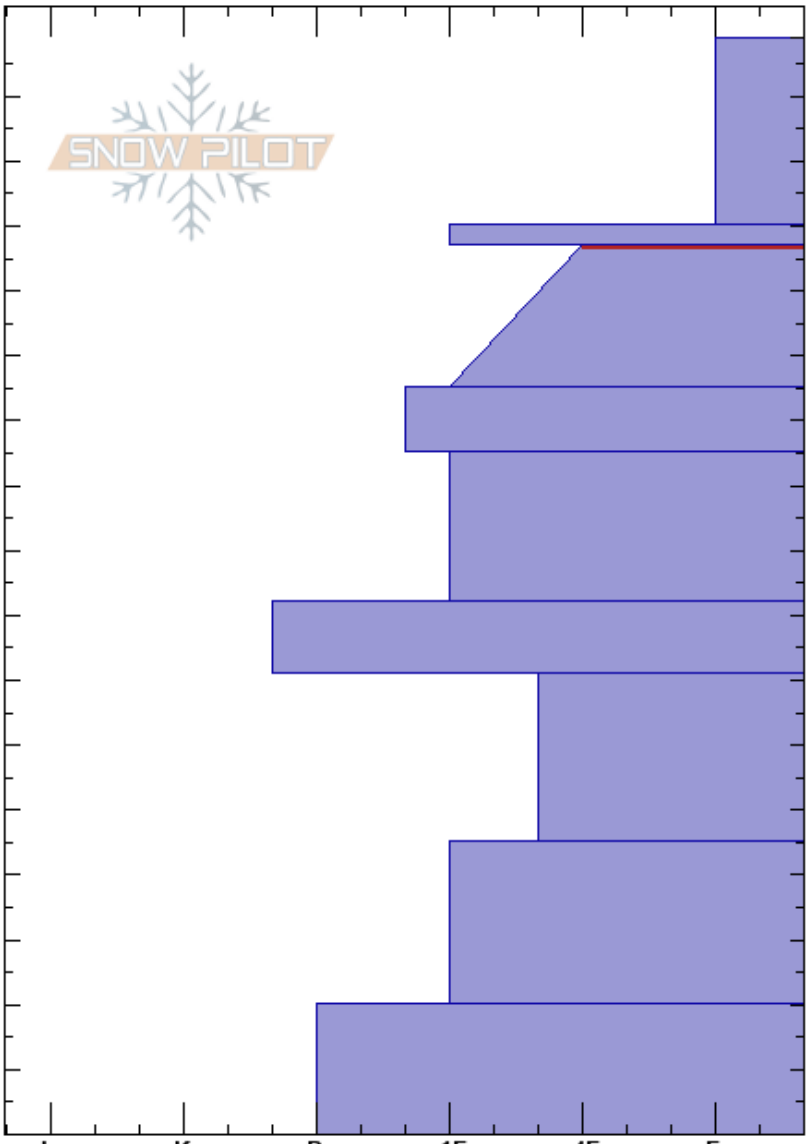

The Ramp Profile
 Bridger Range
 MT
 Elevation: 8480 ft
 Aspect: 45°
 Specifics: Recent avalanche activity on different slopes; Ski tracks on slope; We skied slope

Dave Zinn
 03/27/2024 - 12:00pm
 Co-ord: 45.82722N, -110.93178W
 Slope Angle: 34°
 Wind Loading: previous

Stability: Good
 Air Temperature:
 Sky Cover: SCT
 Precipitation: NO
 Wind: W Moderate

HS:169
 PF:20 137-115cm:Problematic layer

Depth (cm)	Crystal		Moisture	ρ kg/m ³	Stability tests & Layer comments
	Form	Size			
169					
150-160	+				
140	⊙⊙				← ECTN20 @137cm
120-140	⊠	1			
110-120	⊖	1			
90-110	⊖	1-2			
70-80	⊖	1	M		
50-70	⊖	2-3	M		
30-50	⊖	3-4			
10-30	^	4-6			