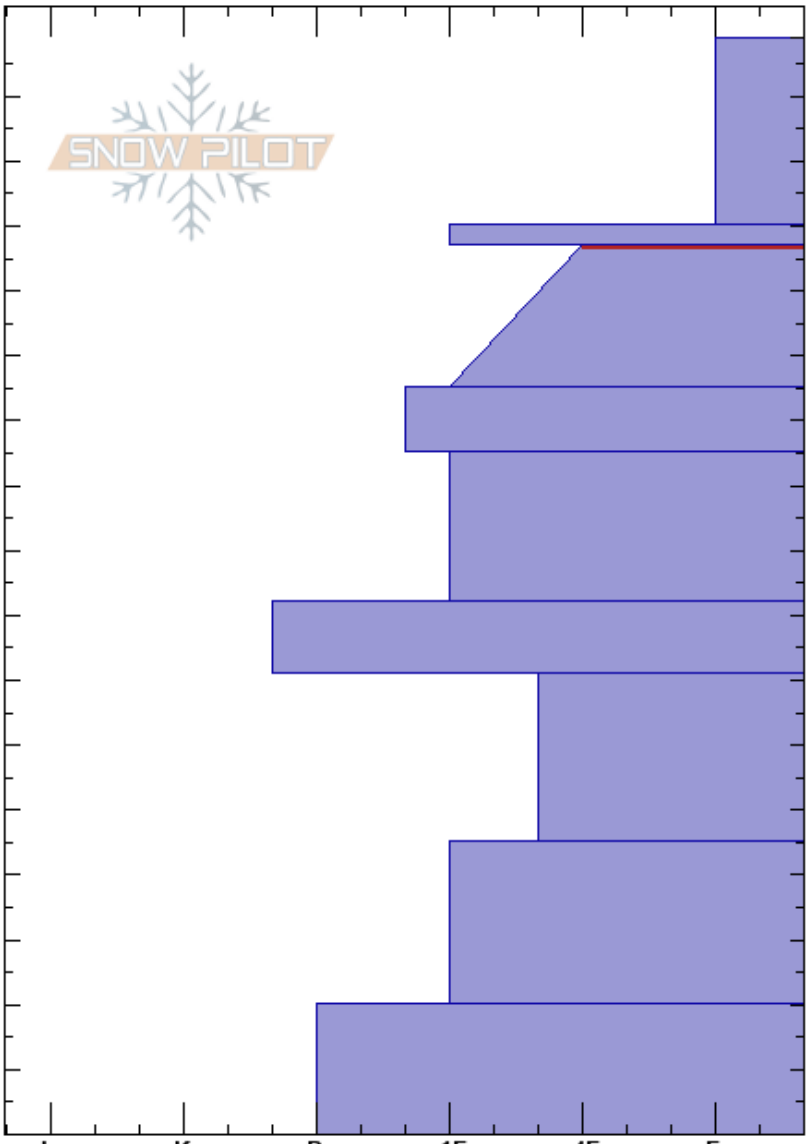

The Ramp Profile
 Bridger Range
 MT
 Elevation: 8480 ft
 Aspect: 45°

Dave Zinn
 03/27/2024 - 12:00pm
 Co-ord: 45.82722N, -110.93178W
 Slope Angle: 34°
 Wind Loading: previous

Stability: Good
 Air Temperature:
 Sky Cover: SCT
 Precipitation: NO
 Wind: W Moderate
 HS:169
 PF:20 137-115cm:Problematic layer

Specifics: Recent avalanche activity on different slopes; Ski tracks on slope; We skied slope

Depth (cm)	Crystal		Moisture	ρ kg/m ³	Stability tests & Layer comments
	Form	Size			
169					
150-160	+				
140	⊙⊙				← ECTN20 @137cm
120-135	⊠	1			
110-115	⊖	1			
90-105	⊖	1-2			
75-85	⊖	1	M		
50-65	⊖	2-3	M		
30-45	⊖	3-4			
10-20	^	4-6			