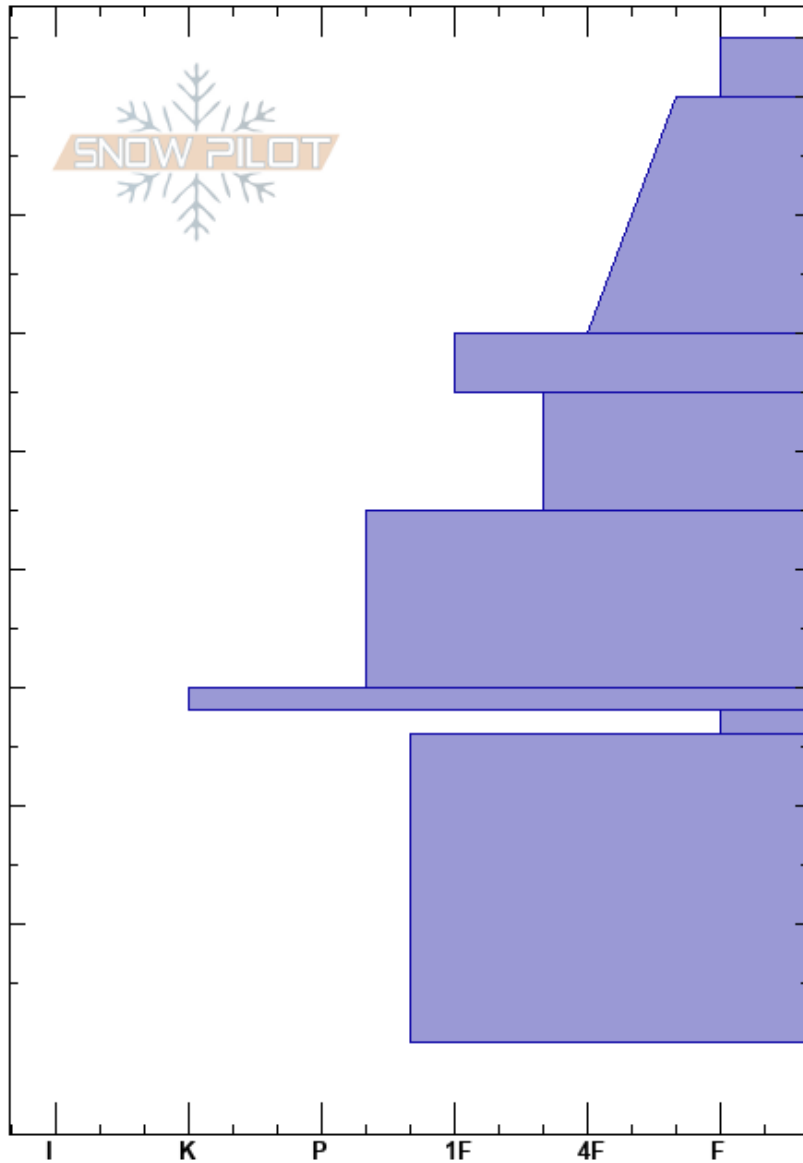

Svartholten_Ryggen
 Indre Sogn
 Norway
Elevation:
Aspect:
Specifics:

Sigbjørn Yrehus
 06/02/2018 - 07:30
Co-ord: 32V 388955E 6798881N
Slope Angle:
Wind Loading:

Stability:
Air Temperature:
Sky Cover:
Precipitation:
Wind:

Layer Notes:

Crystal Form	Crystal Size	Moisture	ρ kg/m ³	Stability tests & Layer comments
+ (∨)				
/ (●)				
•				
•				
•				
⊙				
□				
⊗ (□)				

Notes: