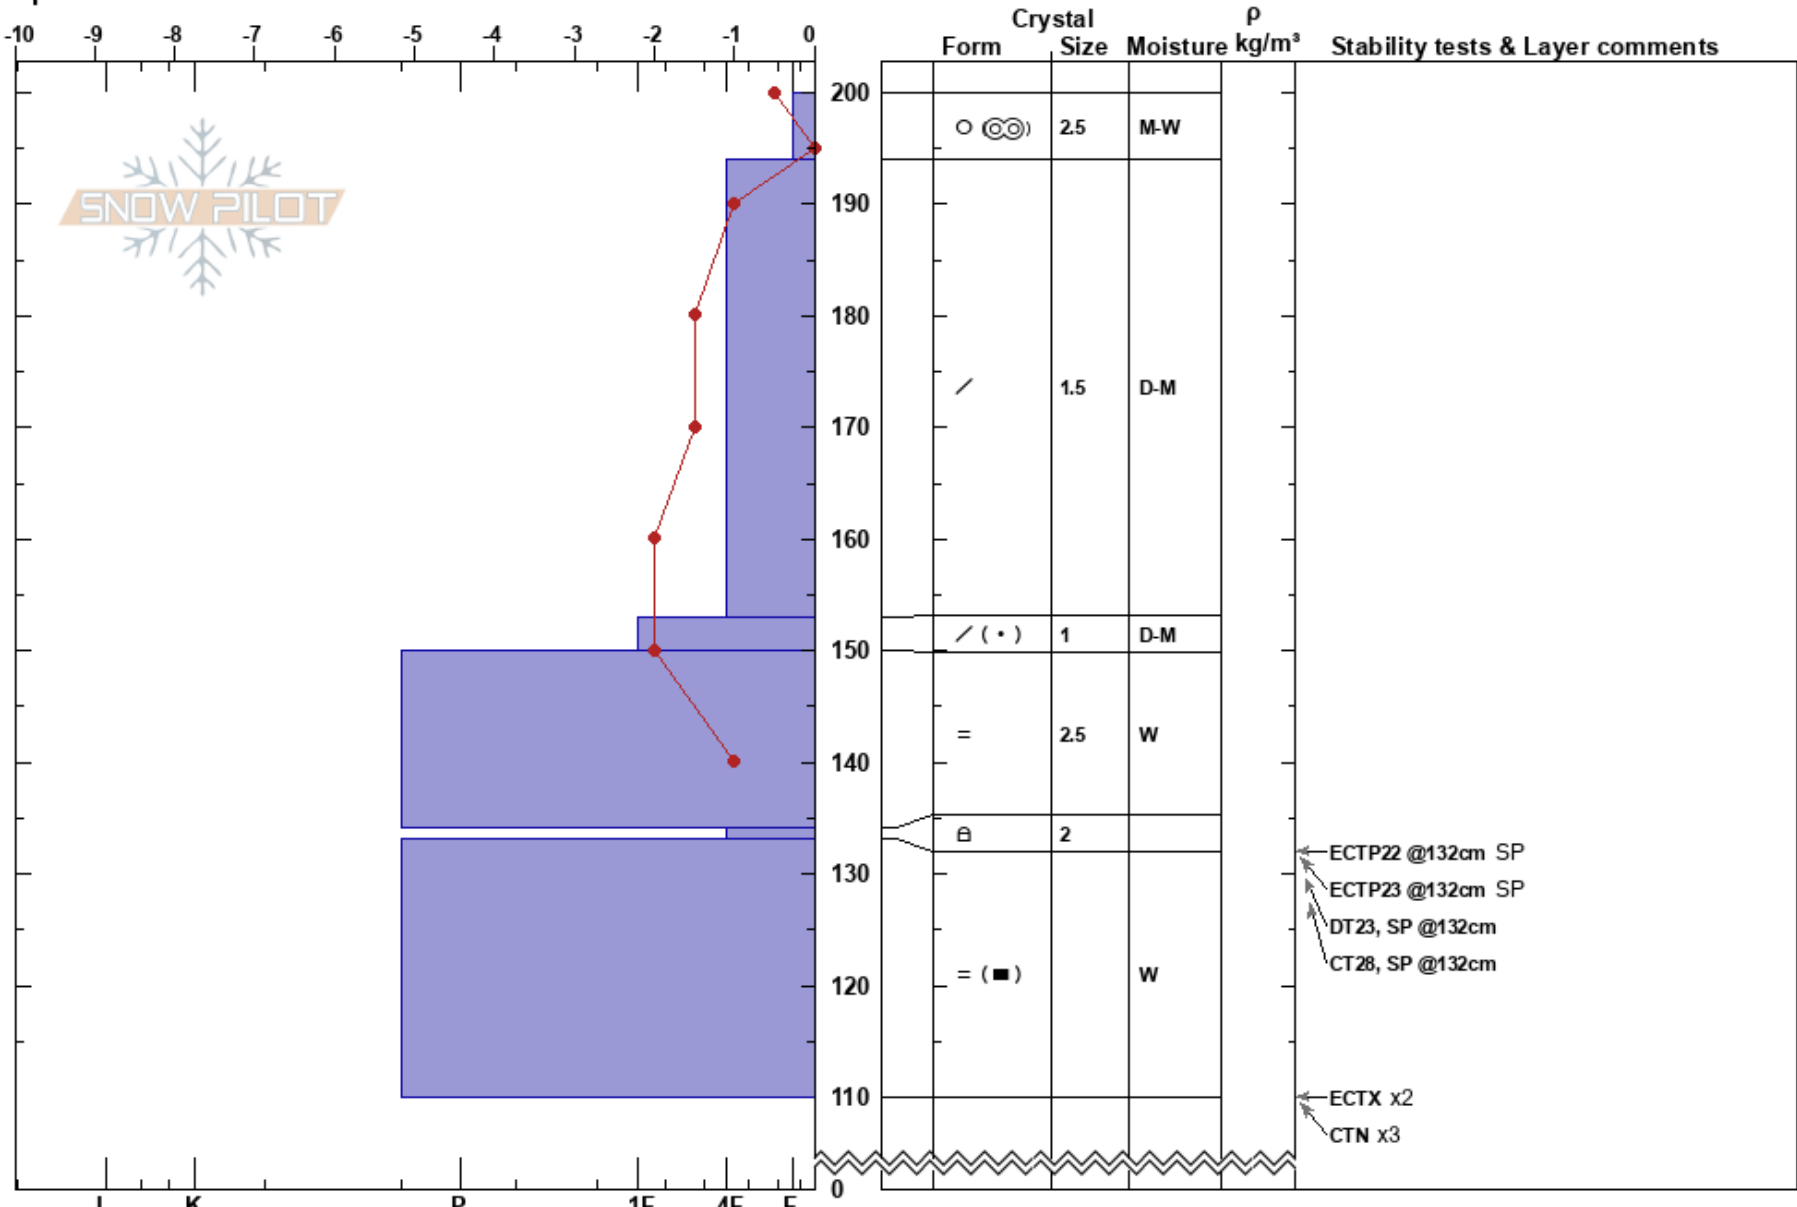

W side Castle Peak
 Donner Pass Area
 CA
 Elevation: 8337 ft
 Aspect: 335°
 Specifics:

Randall Osterhuber
 02/05/2018 - 12:00pm
 Co-ord: 39.36516N, -120.35801W
 Slope Angle: 20°
 Wind Loading:

Stability: Good HS:200 Layer Notes:
 Air Temperature: 7°C PS: 10 134-133cm:Problematic layer
 Sky Cover: CLR
 Precipitation: NO
 Wind: NE Light Breeze

Notes: Probed below 110 cm. Ice layer complex below 150 includes surface crusts of 20180124. Snow 150-200 cm from 20180125-26 storm.