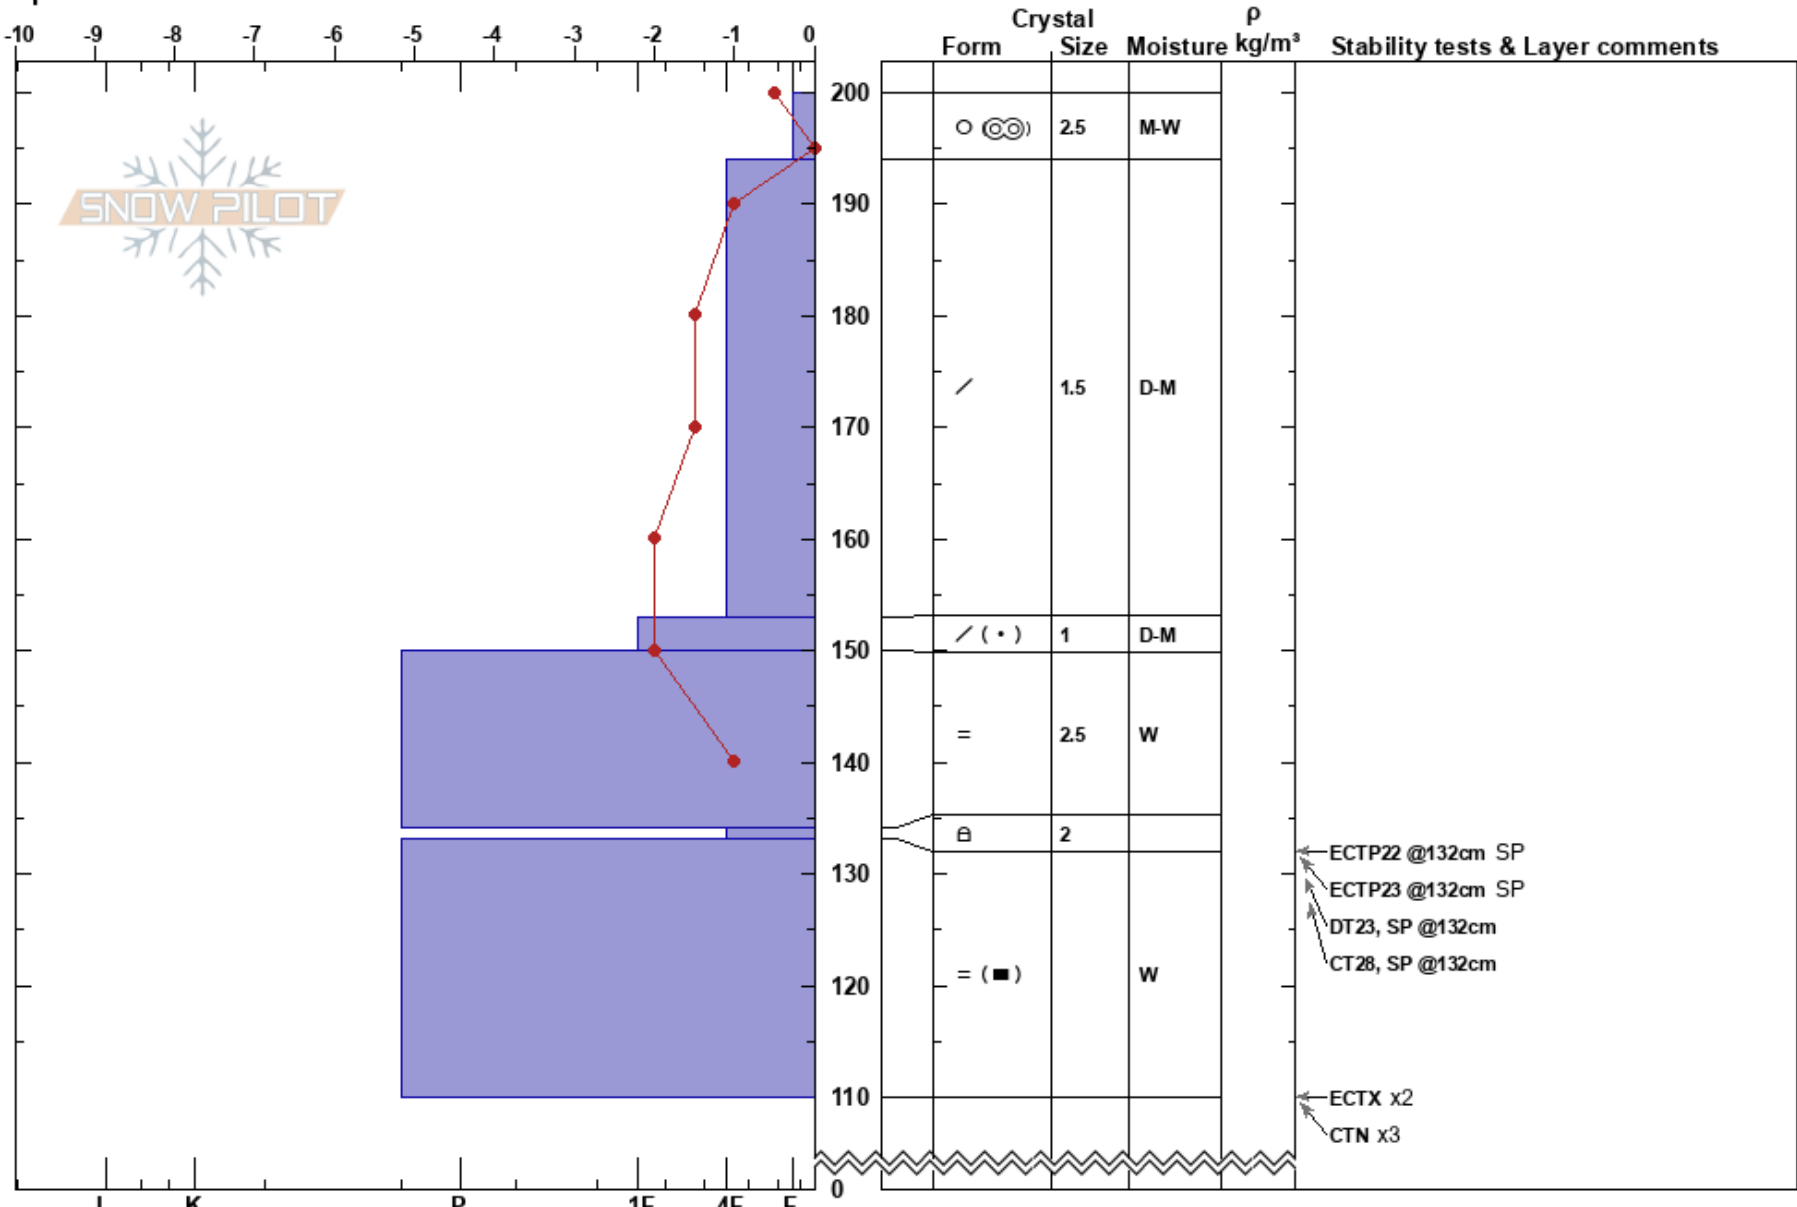

W side Castle Peak
 Donner Pass Area
 CA
Elevation: 8337 ft
Aspect: 335°
Specifics:

Randall Osterhuber
 02/05/2018 - 12:00pm
Co-ord: 39.36516N, -120.35801W
Slope Angle: 20°
Wind Loading:

Stability: Good **HS:**200 **Layer Notes:**
Air Temperature: 7°C **PS:** 10 134-133cm:Problematic layer
Sky Cover: CLR
Precipitation: NO
Wind: NE Light Breeze

Notes: Probed below 110 cm. Ice layer complex below 150 includes surface crusts of 20180124. Snow 150-200 cm from 20180125-26 storm.