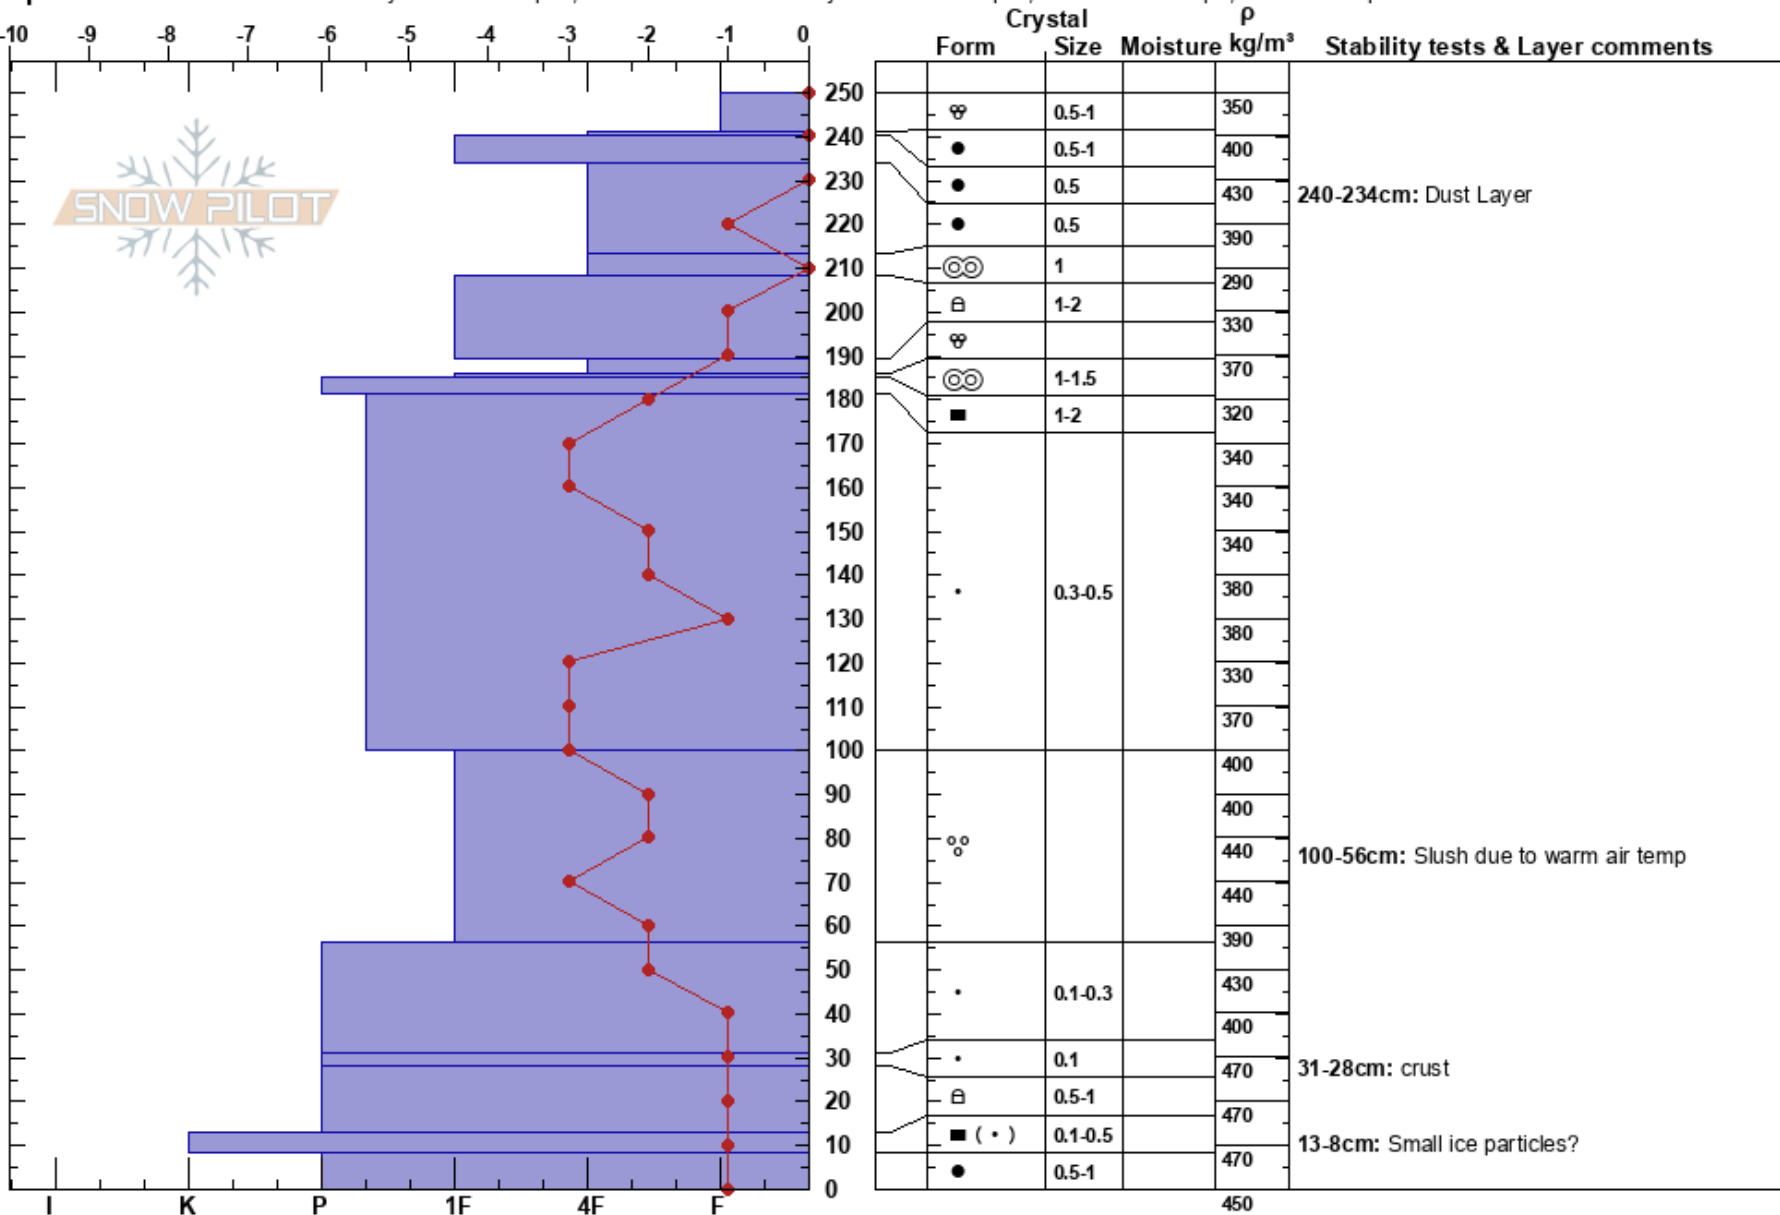

Week 6 Pit
 Central Wasatch
 UT
 Elevation: 2727 m
 Aspect: SE

Max Ballard
 03/22/2024 - 3:35pm
 Co-ord: 40.59611N, -111.63281E
 Slope Angle: 20°
 Wind Loading: no

Stability:
 Air Temperature: 2°C
 Sky Cover: BKN
 Precipitation: NO
 Wind: SW Light Breeze

HS:250
 PF:14
 PS:10
 Layer Notes:
 240-234cm: Dust Layer
 100-56cm: Slush due to warm air temp
 31-28cm: crust
 13-8cm: Small ice particles?

Specifics: Recent avalanche activity on similar slopes; Recent avalanche activity on different slopes; Ski tracks on slope; We skied slope