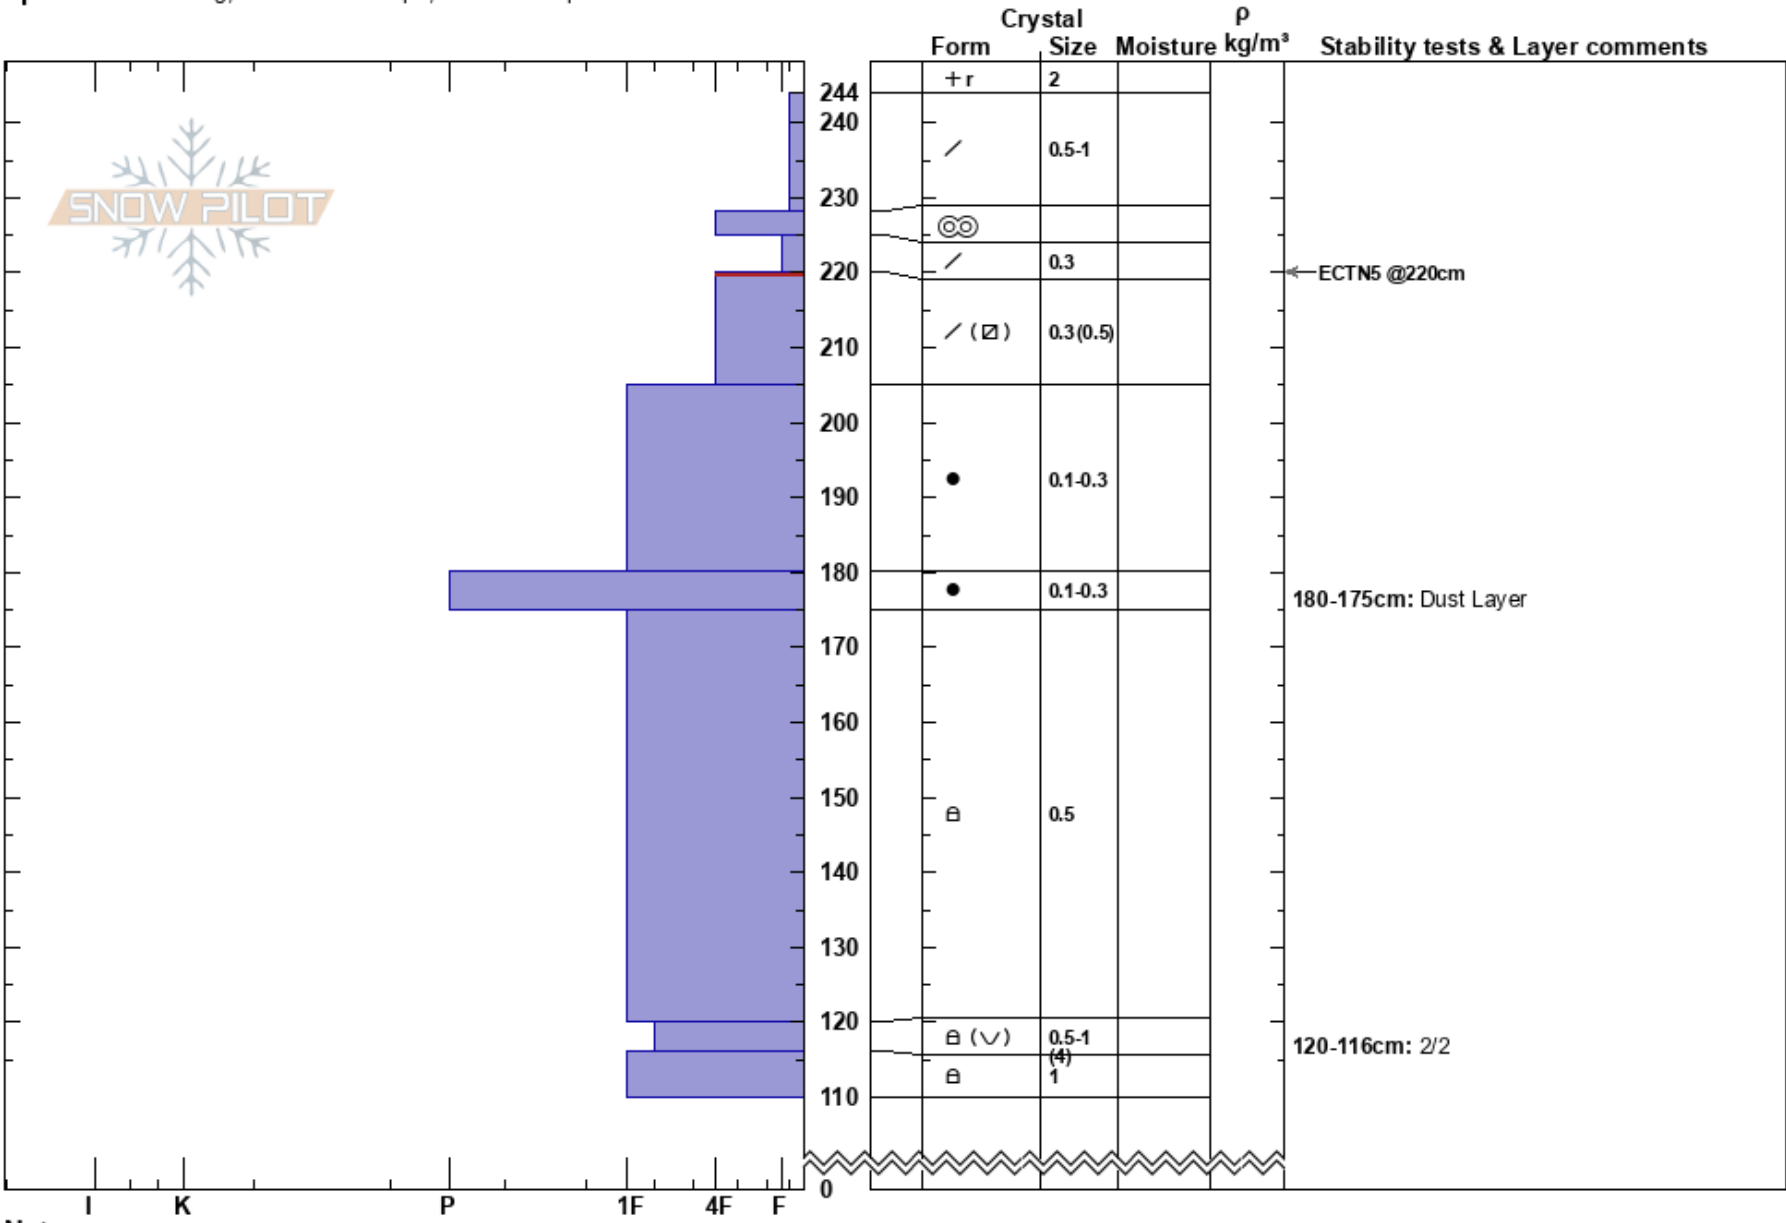

Mt. Guyot  
 Vail/Summit County  
 CO  
**Elevation:** 11700 ft  
**Aspect:** N  
**Specifics:** Cracking; Ski tracks on slope; We skied slope

Andrew McWilliams  
 03/26/2024 - 2:00pm  
**Co-ord:** 39.46660N, -105.94788W  
**Slope Angle:** 33°  
**Wind Loading:** yes

**Stability:**  
**Air Temperature:** -11°C  
**Sky Cover:** OVC  
**Precipitation:** S-1  
**Wind:** NW Moderate  
**HS:** 244  
**PF:** 60  
**PS:** 30  
**Layer Notes:**  
 220-205cm: Problematic layer  
 180-175cm: Dust Layer  
 120-116cm: 2/2