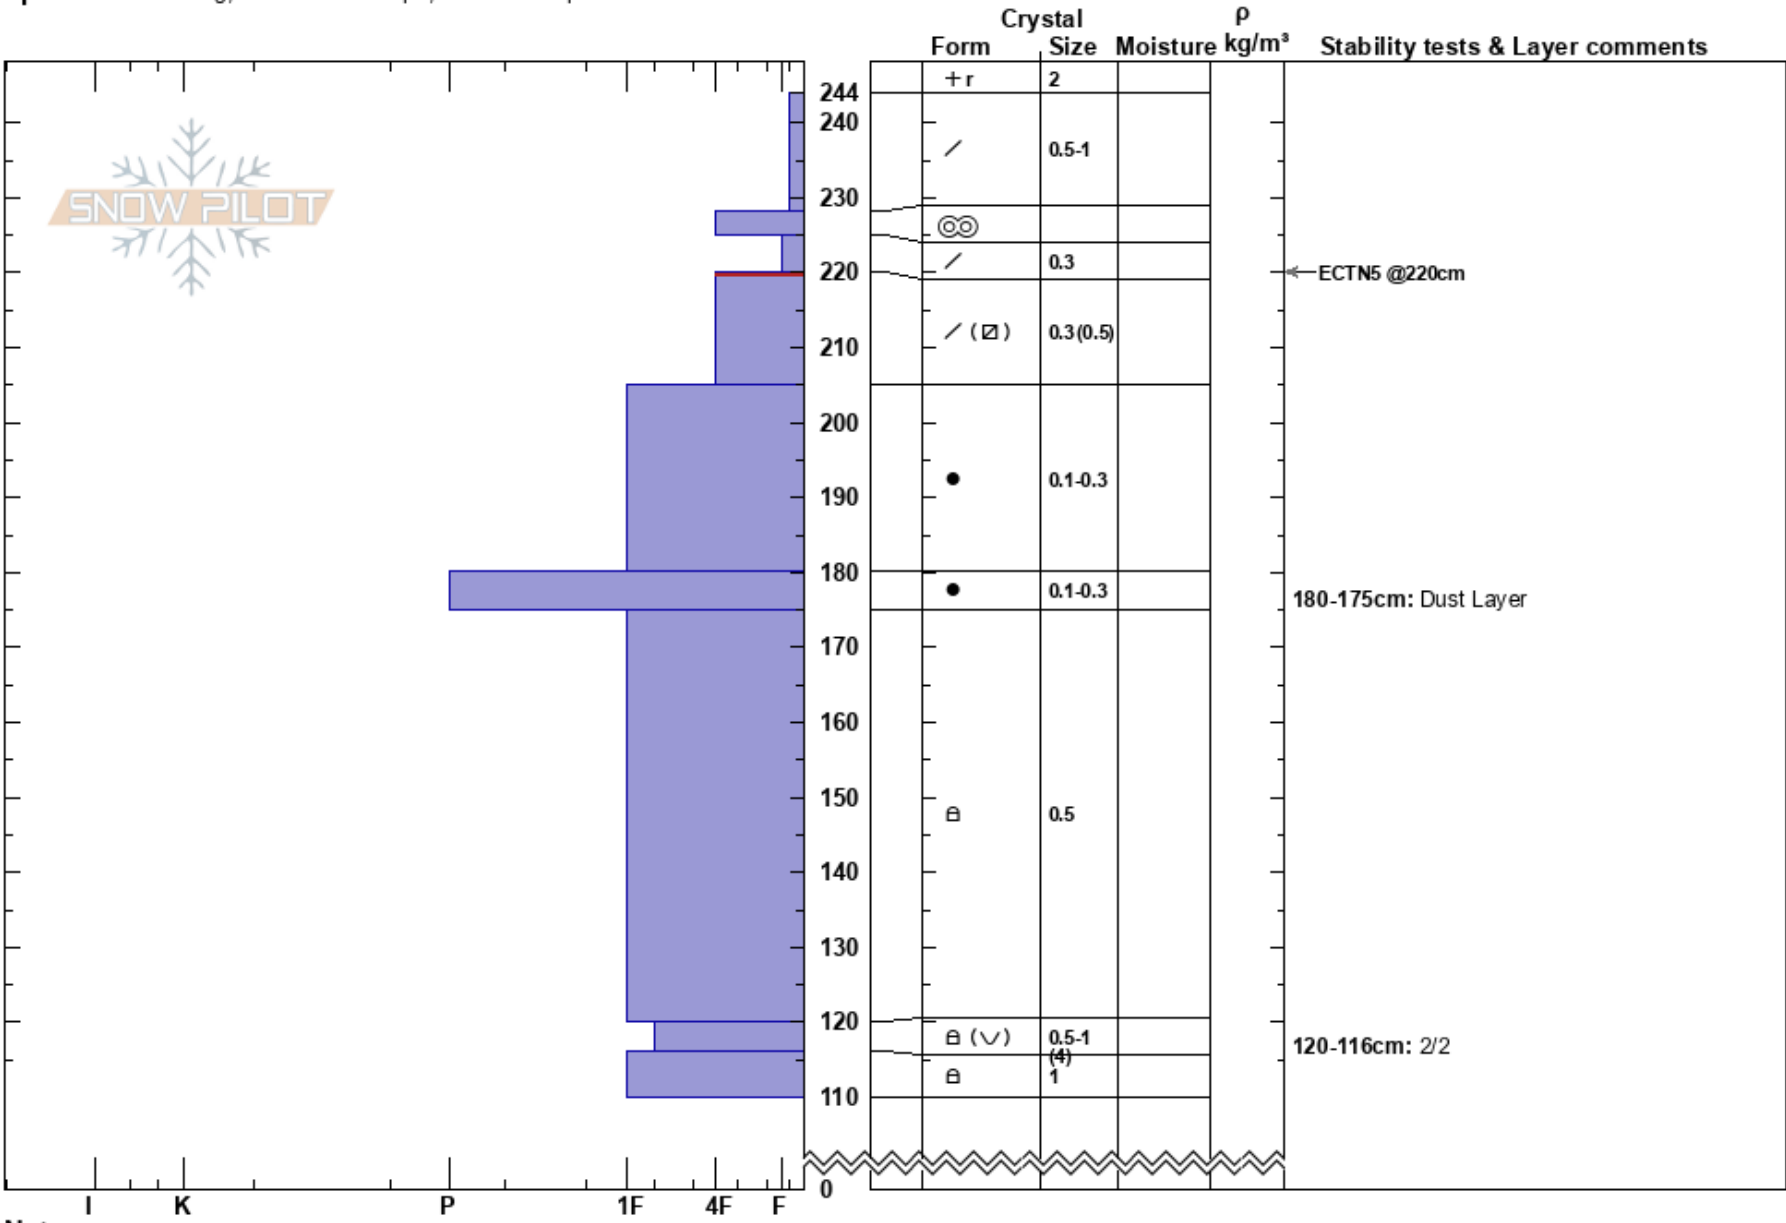

Mt. Guyot
 Vail/Summit County
 CO
Elevation: 11700 ft
Aspect: N
Specifics: Cracking; Ski tracks on slope; We skied slope

Andrew McWilliams
 03/26/2024 - 2:00pm
Co-ord: 39.46660N, -105.94788W
Slope Angle: 33°
Wind Loading: yes

Stability:
Air Temperature: -11°C
Sky Cover: OVC
Precipitation: S-1
Wind: NW Moderate
HS: 244
PF: 60
PS: 30
Layer Notes:
 220-205cm: Problematic layer
 180-175cm: Dust Layer
 120-116cm: 2/2

Notes: