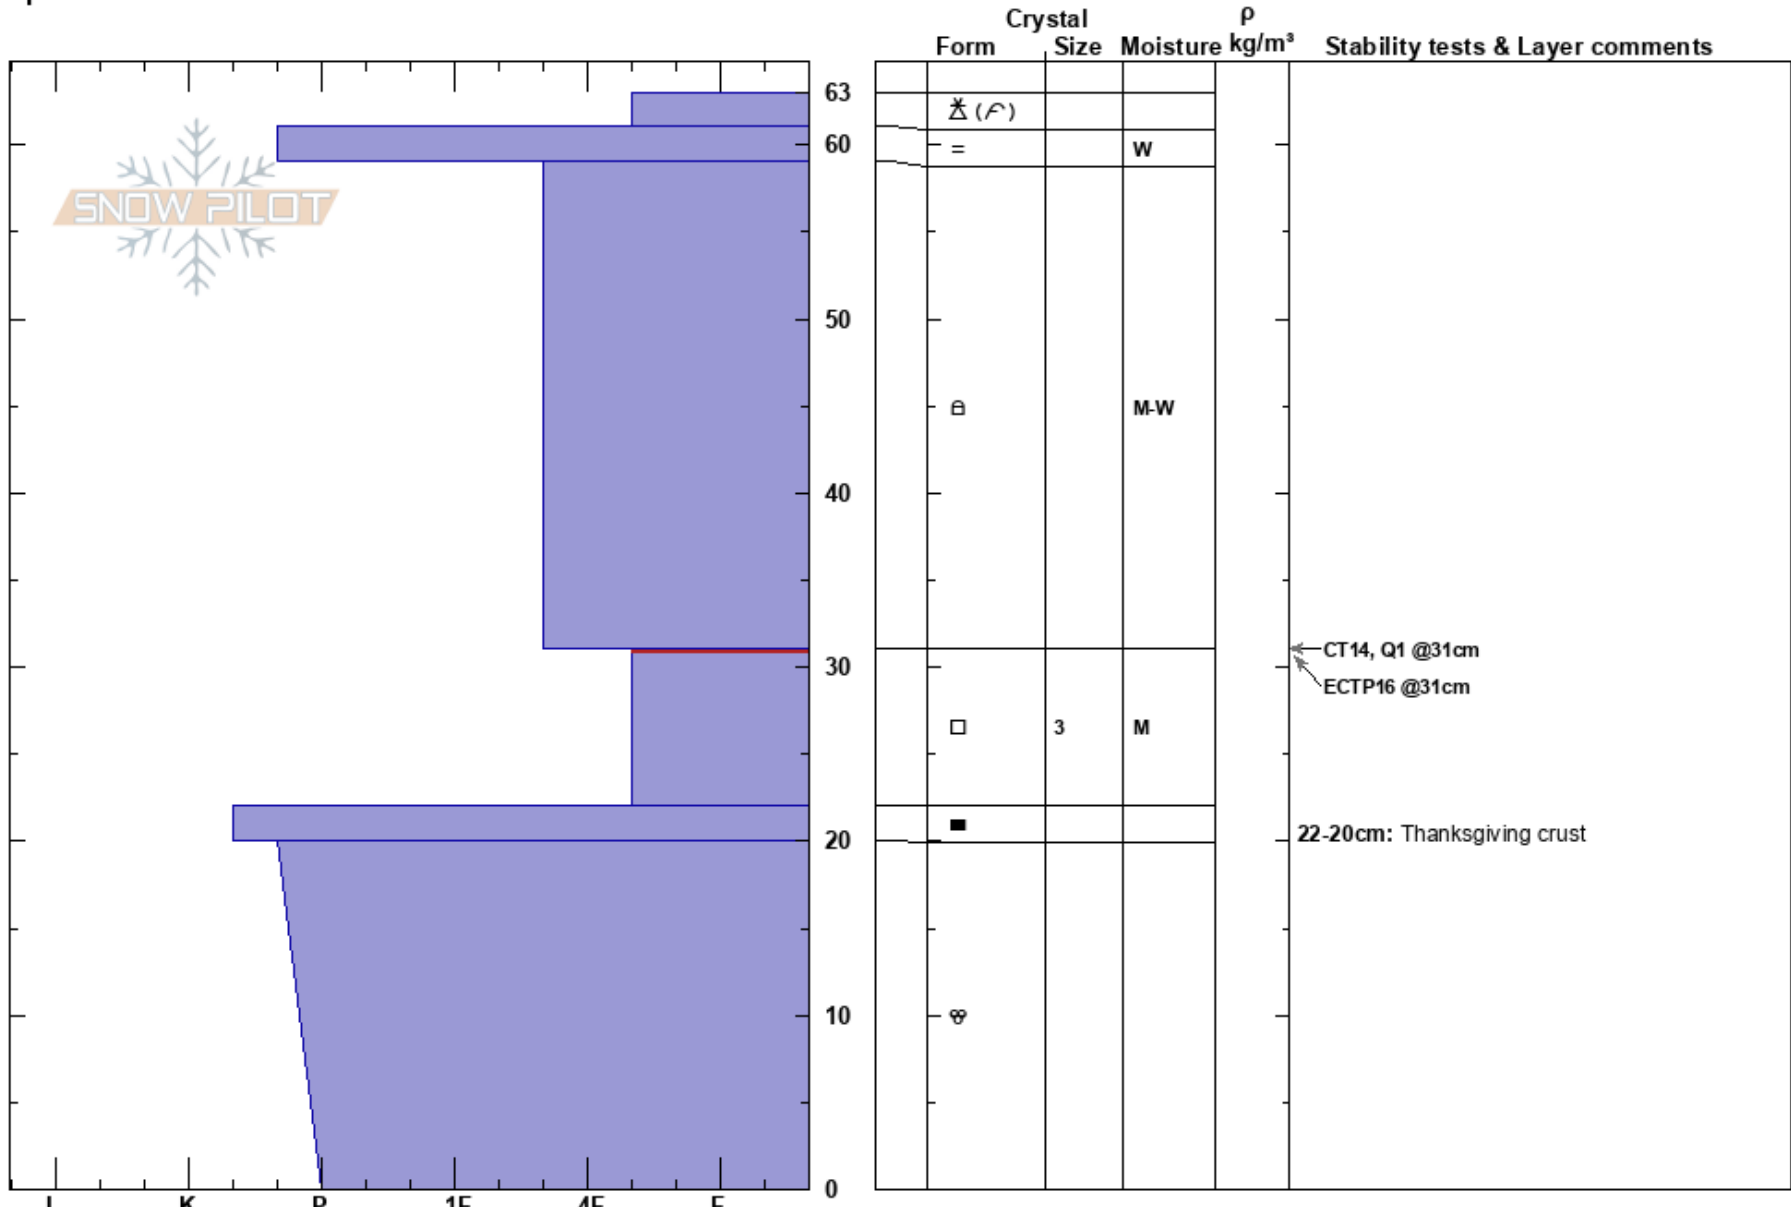

Tony Grove Rd
 Bear River Range
 UT
 Elevation: 7500 ft
 Aspect: E
 Specifics:

toby weed
 02/05/2018 - 4:00pm
 Co-ord: 41.88971N, -111.60268W
 Slope Angle: 32°
 Wind Loading: no

Stability: **HS:63**
 Air Temperature: 32°F **PF:40**
 Sky Cover: OVC
 Precipitation: S1
 Wind: W Moderate

Layer Notes:
 31-22cm: Problematic layer
 22-20cm: Thanksgiving crust

Notes: Snow moistened by rain on 2/4. Windy, but not transport at mid elevations, with surface snow wet and crusted over.