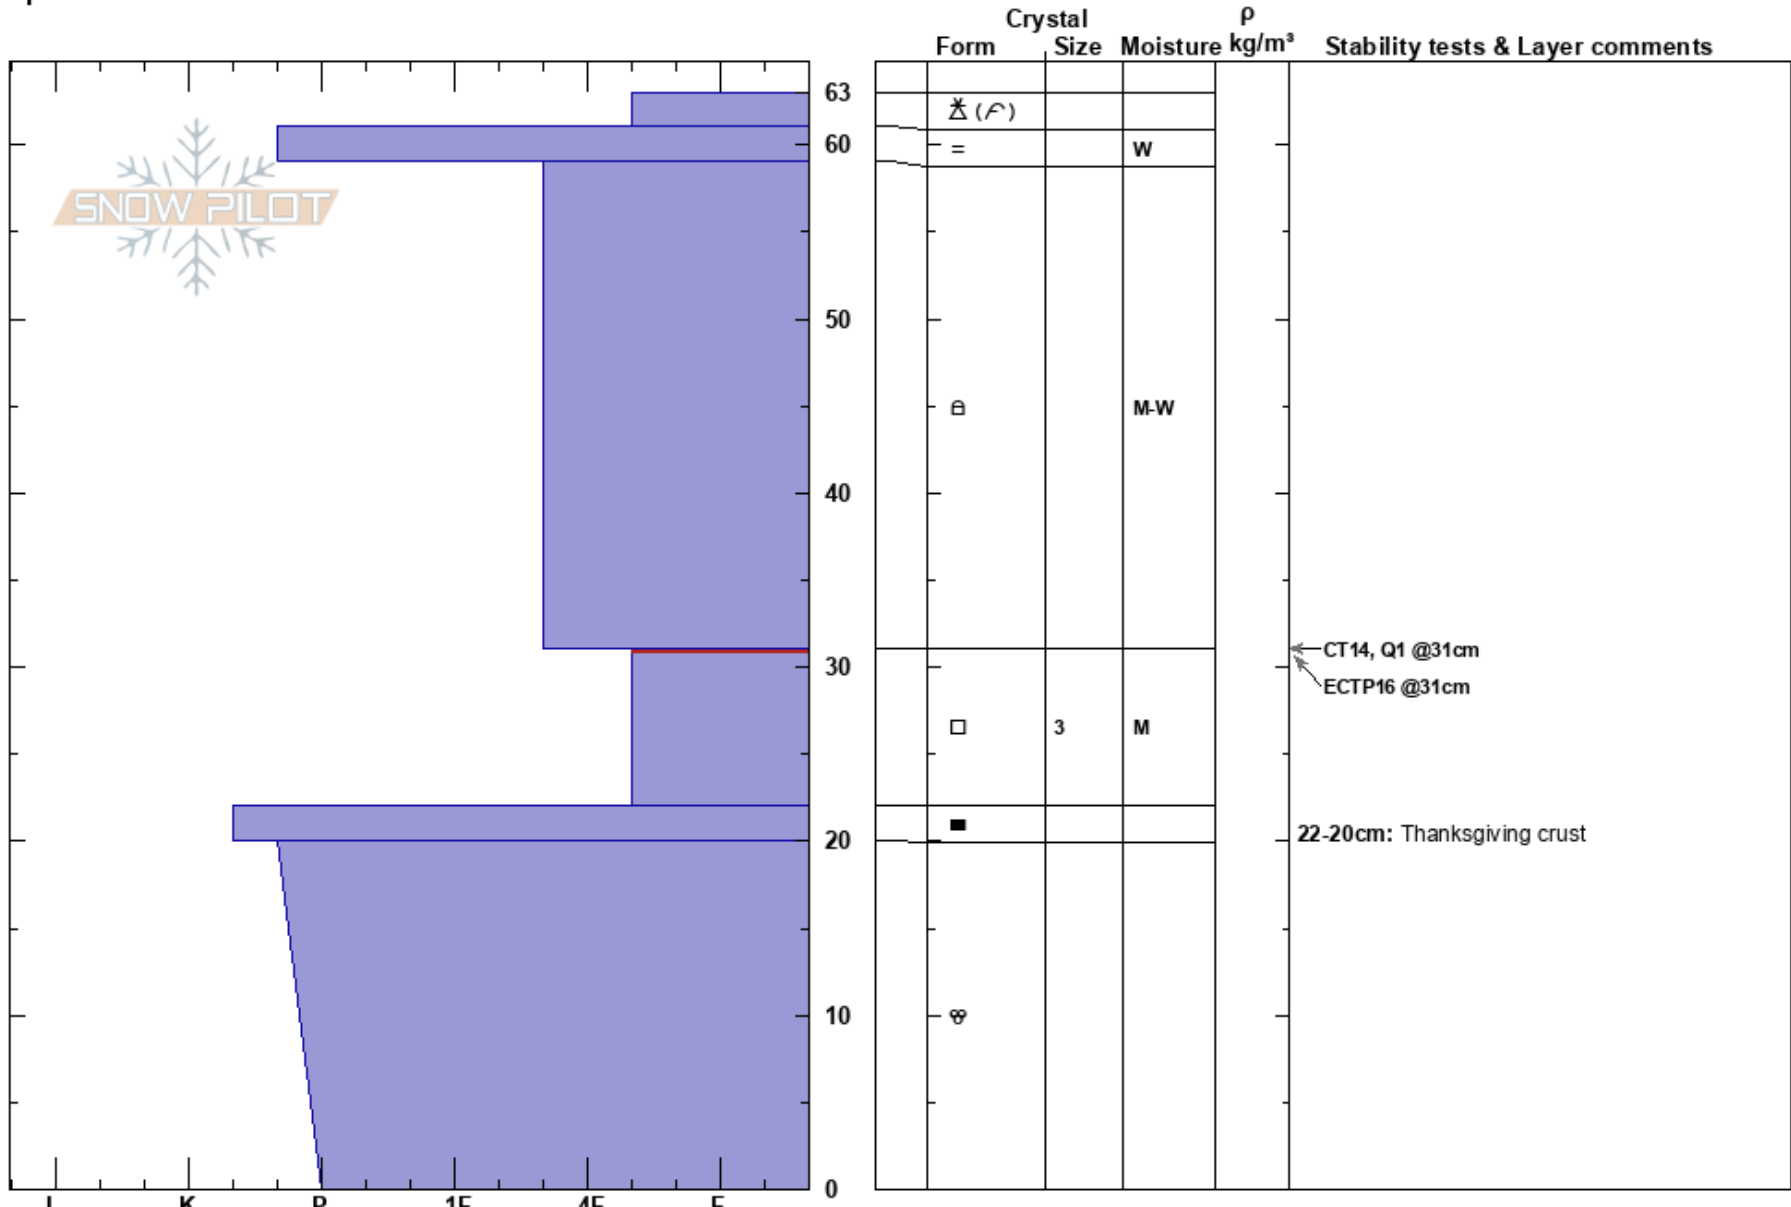

Tony Grove Rd  
 Bear River Range  
 UT  
 Elevation: 7500 ft  
 Aspect: E  
 Specifics:

toby weed  
 02/05/2018 - 4:00pm  
 Co-ord: 41.88971N, -111.60268W  
 Slope Angle: 32°  
 Wind Loading: no

Stability: **HS:63**  
 Air Temperature: 32°F **PF:40**  
 Sky Cover: OVC  
 Precipitation: S1  
 Wind: W Moderate

**Layer Notes:**  
 31-22cm: Problematic layer  
 22-20cm: Thanksgiving crust

**Notes:** Snow moistened by rain on 2/4. Windy, but not transport at mid elevations, with surface snow wet and crusted over.