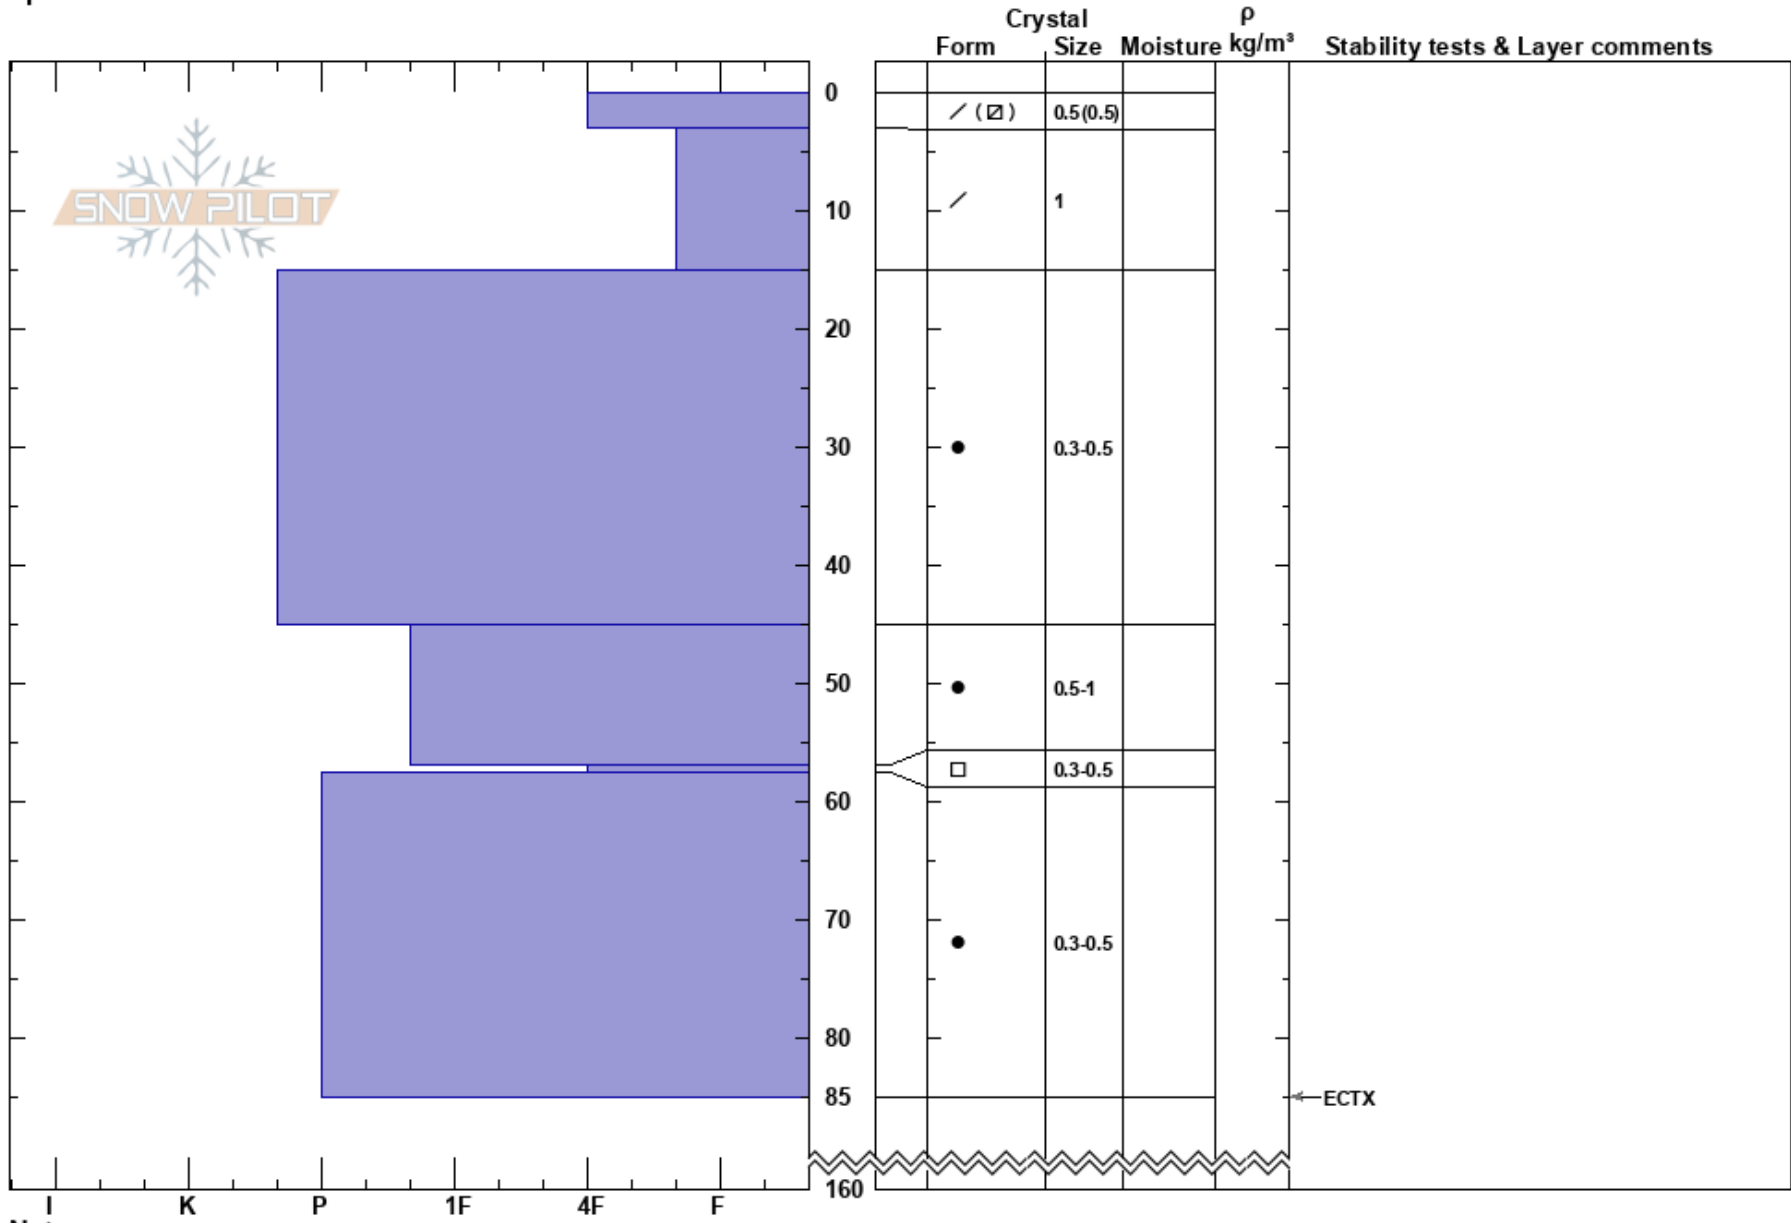

Guobla N
 Abisko
 Sweden
Elevation: 1300 m
Aspect: N
Specifics:

Stefan Hedlund
 27/03/2024 - 11:30
Co-ord:
Slope Angle: 25°
Wind Loading: yes

Stability: **HS:**160 **Layer Notes:**
Air Temperature: -13°C **PF:**15
Sky Cover: SCT
Precipitation: NO
Wind: N Moderate

Notes: mycket sparsamt snödrev