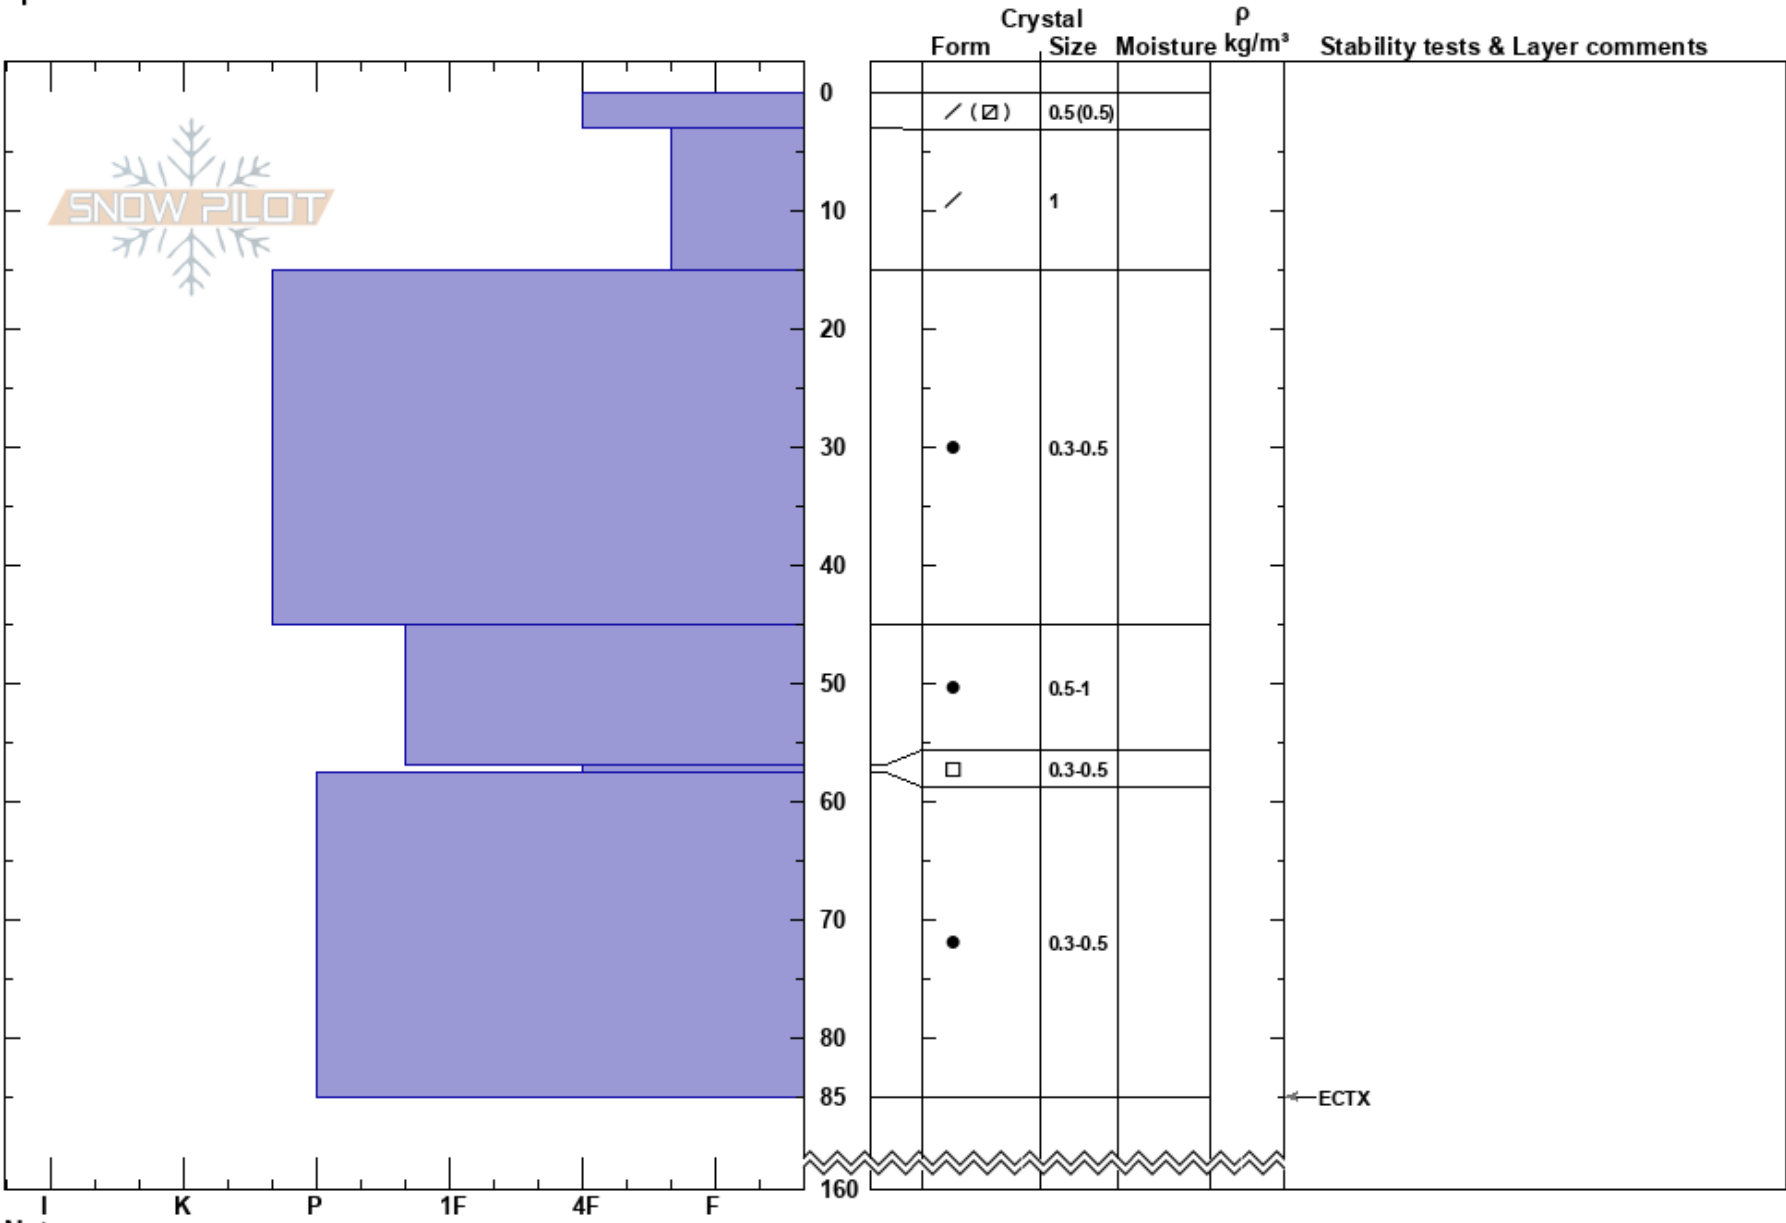

Guobla N
 Abisko
 Sweden
Elevation: 1300 m
Aspect: N
Specifics:

Stefan Hedlund
 27/03/2024 - 11:30
Co-ord:
Slope Angle: 25°
Wind Loading: yes

Stability: **HS:**160 **Layer Notes:**
Air Temperature: -13°C **PF:**15
Sky Cover: SCT
Precipitation: NO
Wind: N Moderate