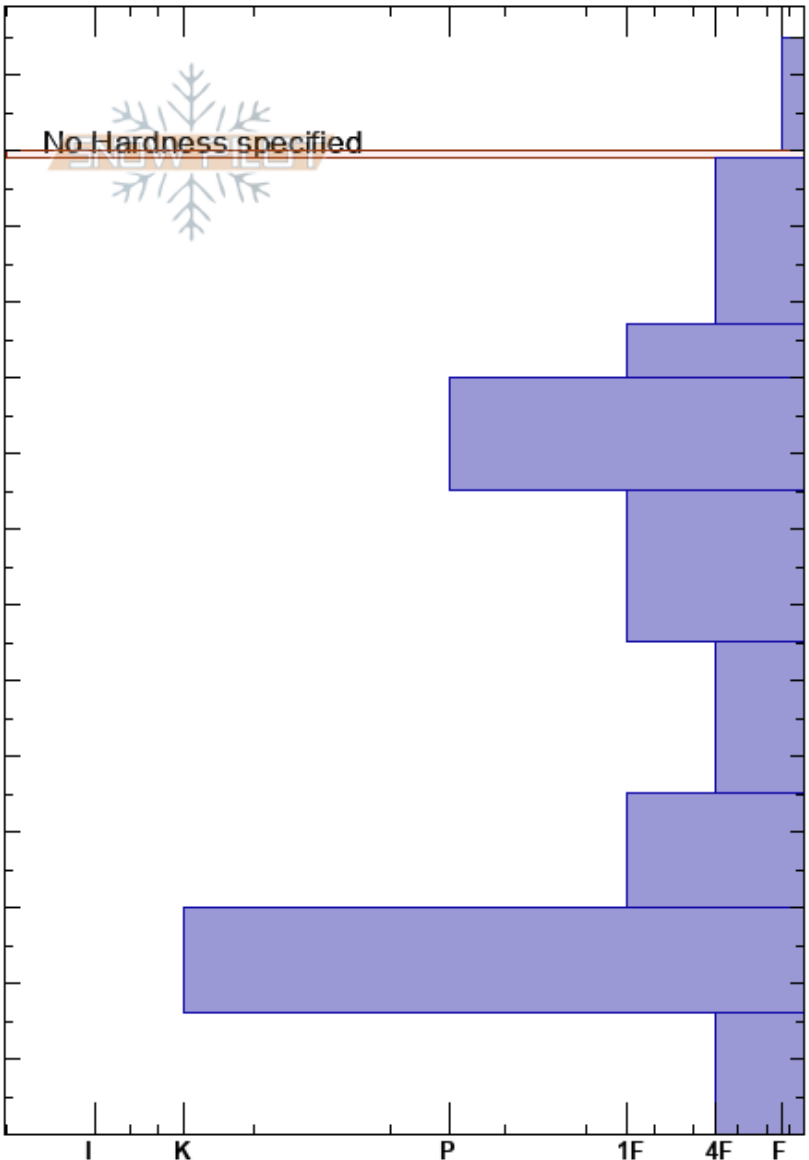

Guanella NE
 Front Range
 CO
 Elevation: 11700 ft
 Aspect: NE
 Specifics:

Ian Fowler
 03/26/2024 - 10:00am
 Co-ord: 13S 437207W 4383754N
 Slope Angle:
 Wind Loading:

Stability:
 Air Temperature:
 Sky Cover:
 Precipitation:
 Wind:

HS:145
 Layer Notes:
 16-0cm: Problematic layer

Elevation (ft)	Crystal		ρ kg/m ³	Stability tests & Layer comments
	Form	Size		
145				
140	+			
130	□			
120	/			
110				
100	•			
90	•			
80	⊖			
70				
60	⊖			
50				
40	•			
30	•			
20	^	5		
10				
0				