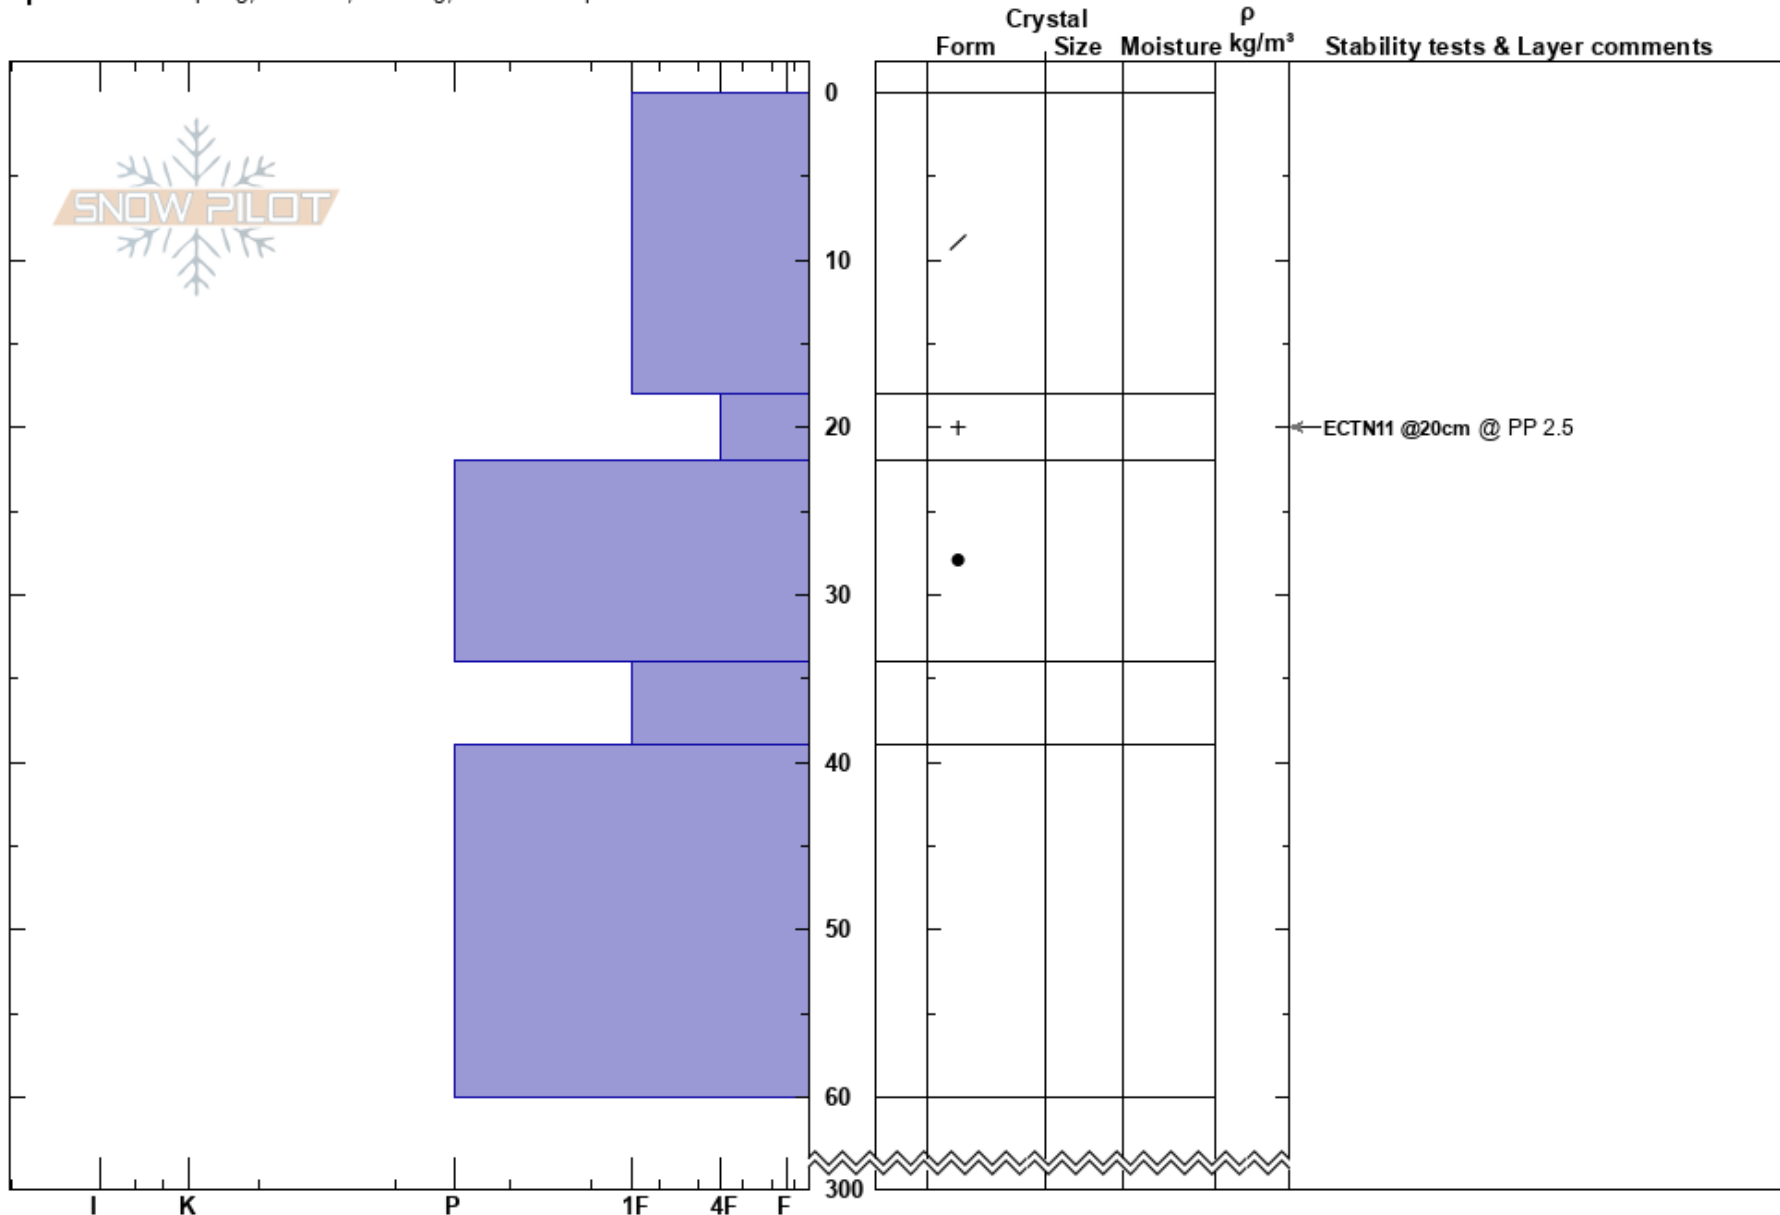

Miektjen
 Bunnerfjällen
 Sweden
Elevation: 1050 m
Aspect: NW
Specifics: Collapsing, localized; Cracking; We skied slope

Karin Trolin
 27/03/2024 - 12:30
Co-ord: 63.16977N, 12.41954E
Slope Angle: 27°
Wind Loading: yes

Stability: HS:300
Air Temperature: -3°C PF:20 18-22cm:Problematic layer
Sky Cover: OVC
Precipitation: NO
Wind: SE Moderate

Notes: Små isolerade lokala flak på branta slutningar.