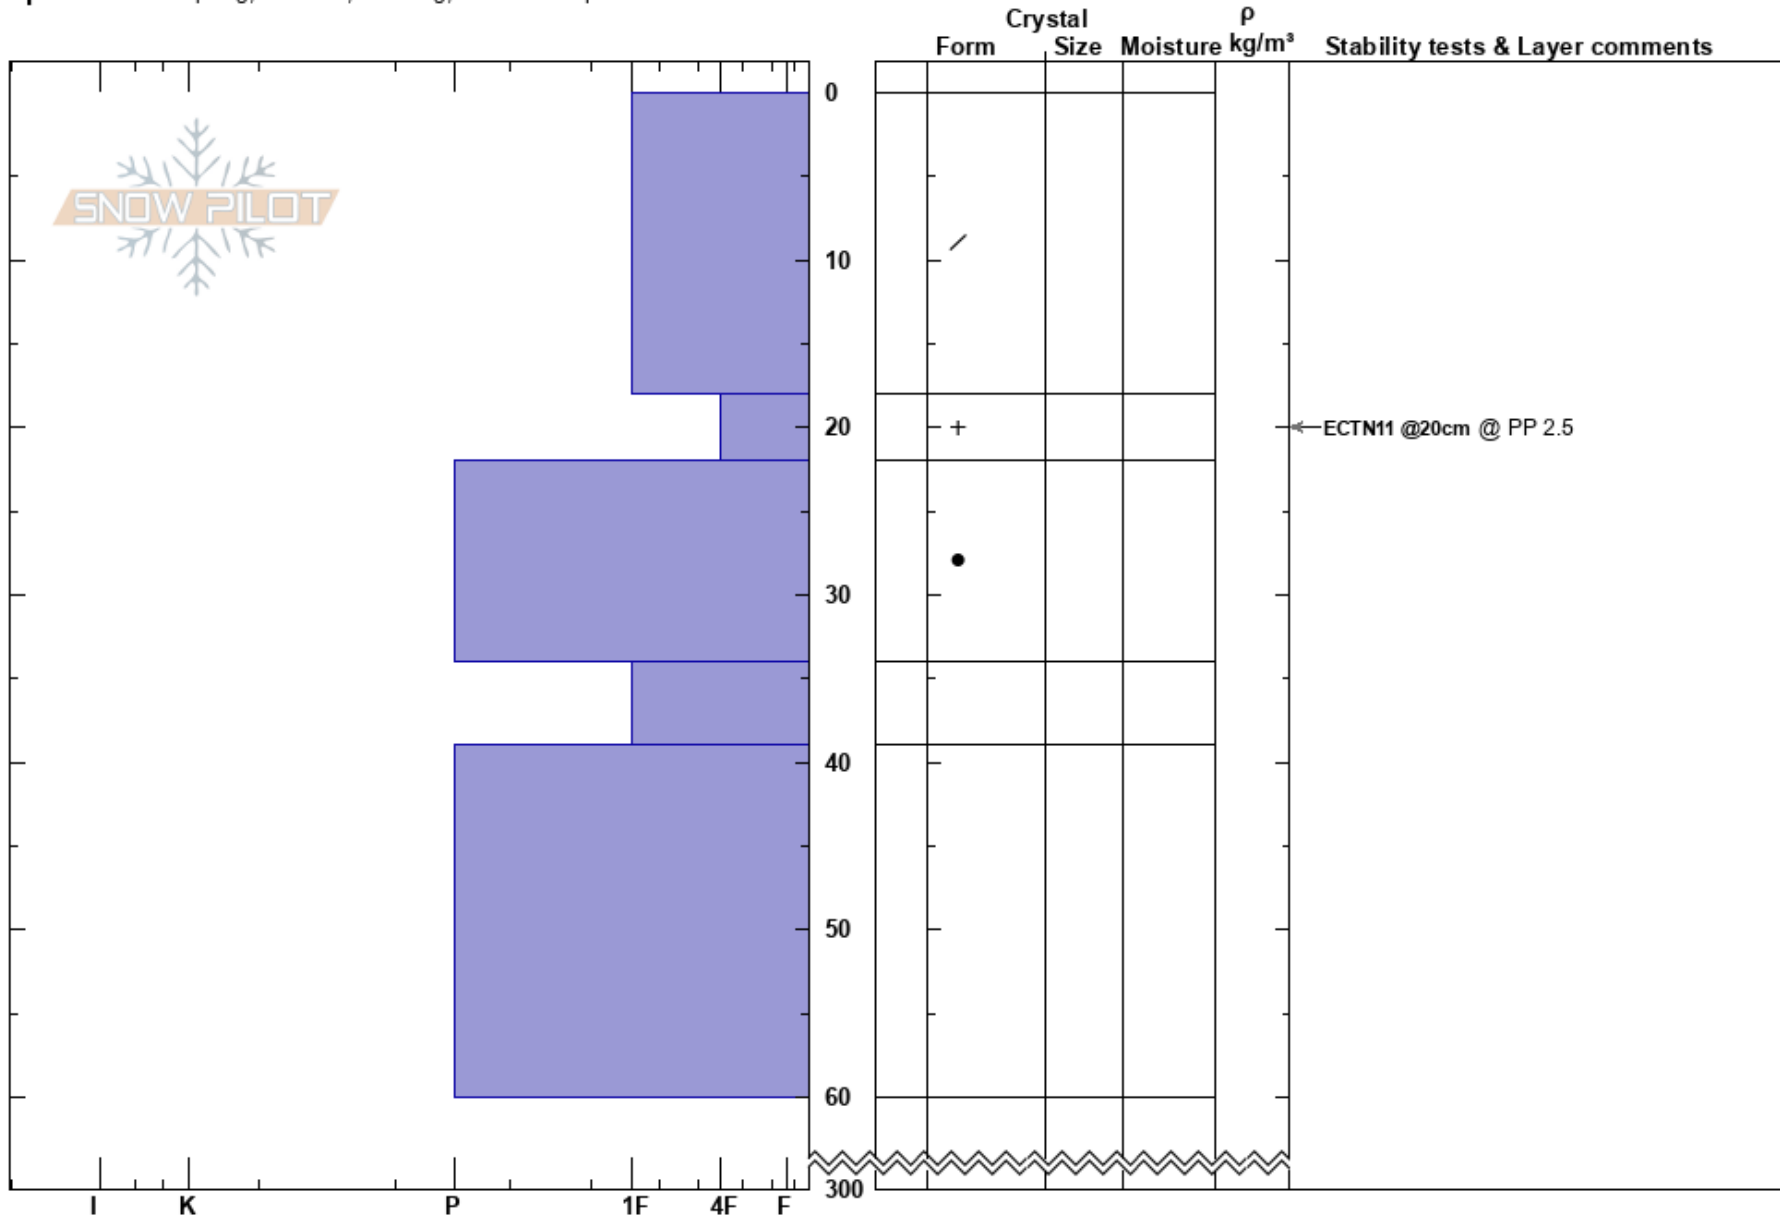

Miektjen
Bunnerfjällen
Sweden
Elevation: 1050 m
Aspect: NW
Specifics: Collapsing, localized; Cracking; We skied slope

Karin Trolin
27/03/2024 - 12:30
Co-ord: 63.16977N, 12.41954E
Slope Angle: 27°
Wind Loading: yes

Stability: HS:300
Air Temperature: -3°C PF:20 18-22cm:Problematic layer
Sky Cover: OVC
Precipitation: NO
Wind: SE Moderate

Notes: Små isolerade lokala flak på branta slutningar.