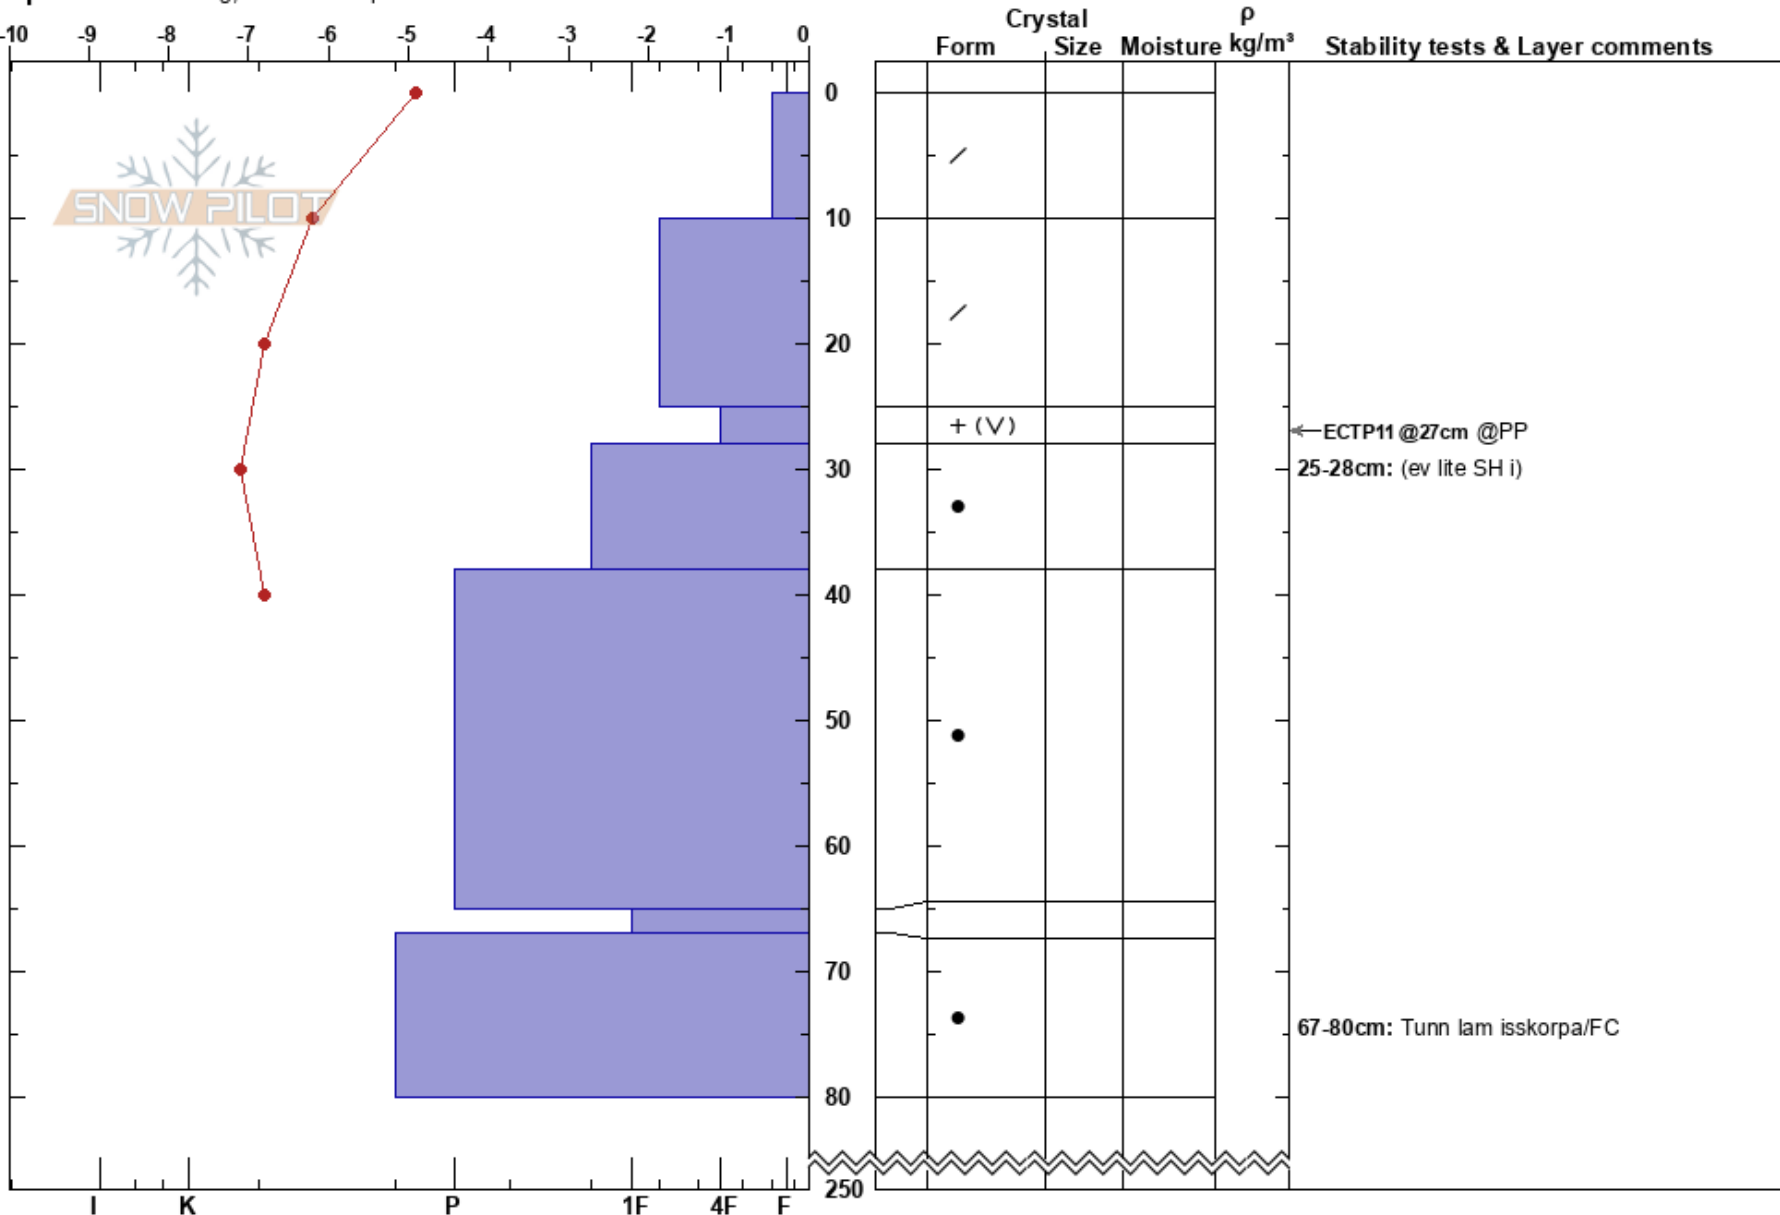

Ståhten NV
 Bunnerfjällen
 Sweden
Elevation: 1070 m
Aspect: NW
Specifics: Cracking; We skied slope

Karin Trolin
 27/03/2024 - 11:30
Co-ord: 63.17192N, 12.44281E
Slope Angle: 40°
Wind Loading: yes

Stability:
Air Temperature: -3.8°C
Sky Cover: OVC
Precipitation: NO
Wind: S Strong

HS:250
PF:20
 25-28cm: (ev lite SH i)
 25-28cm: Problematic layer
 67-80cm: Tunn lam isskorpa/FC

Notes: