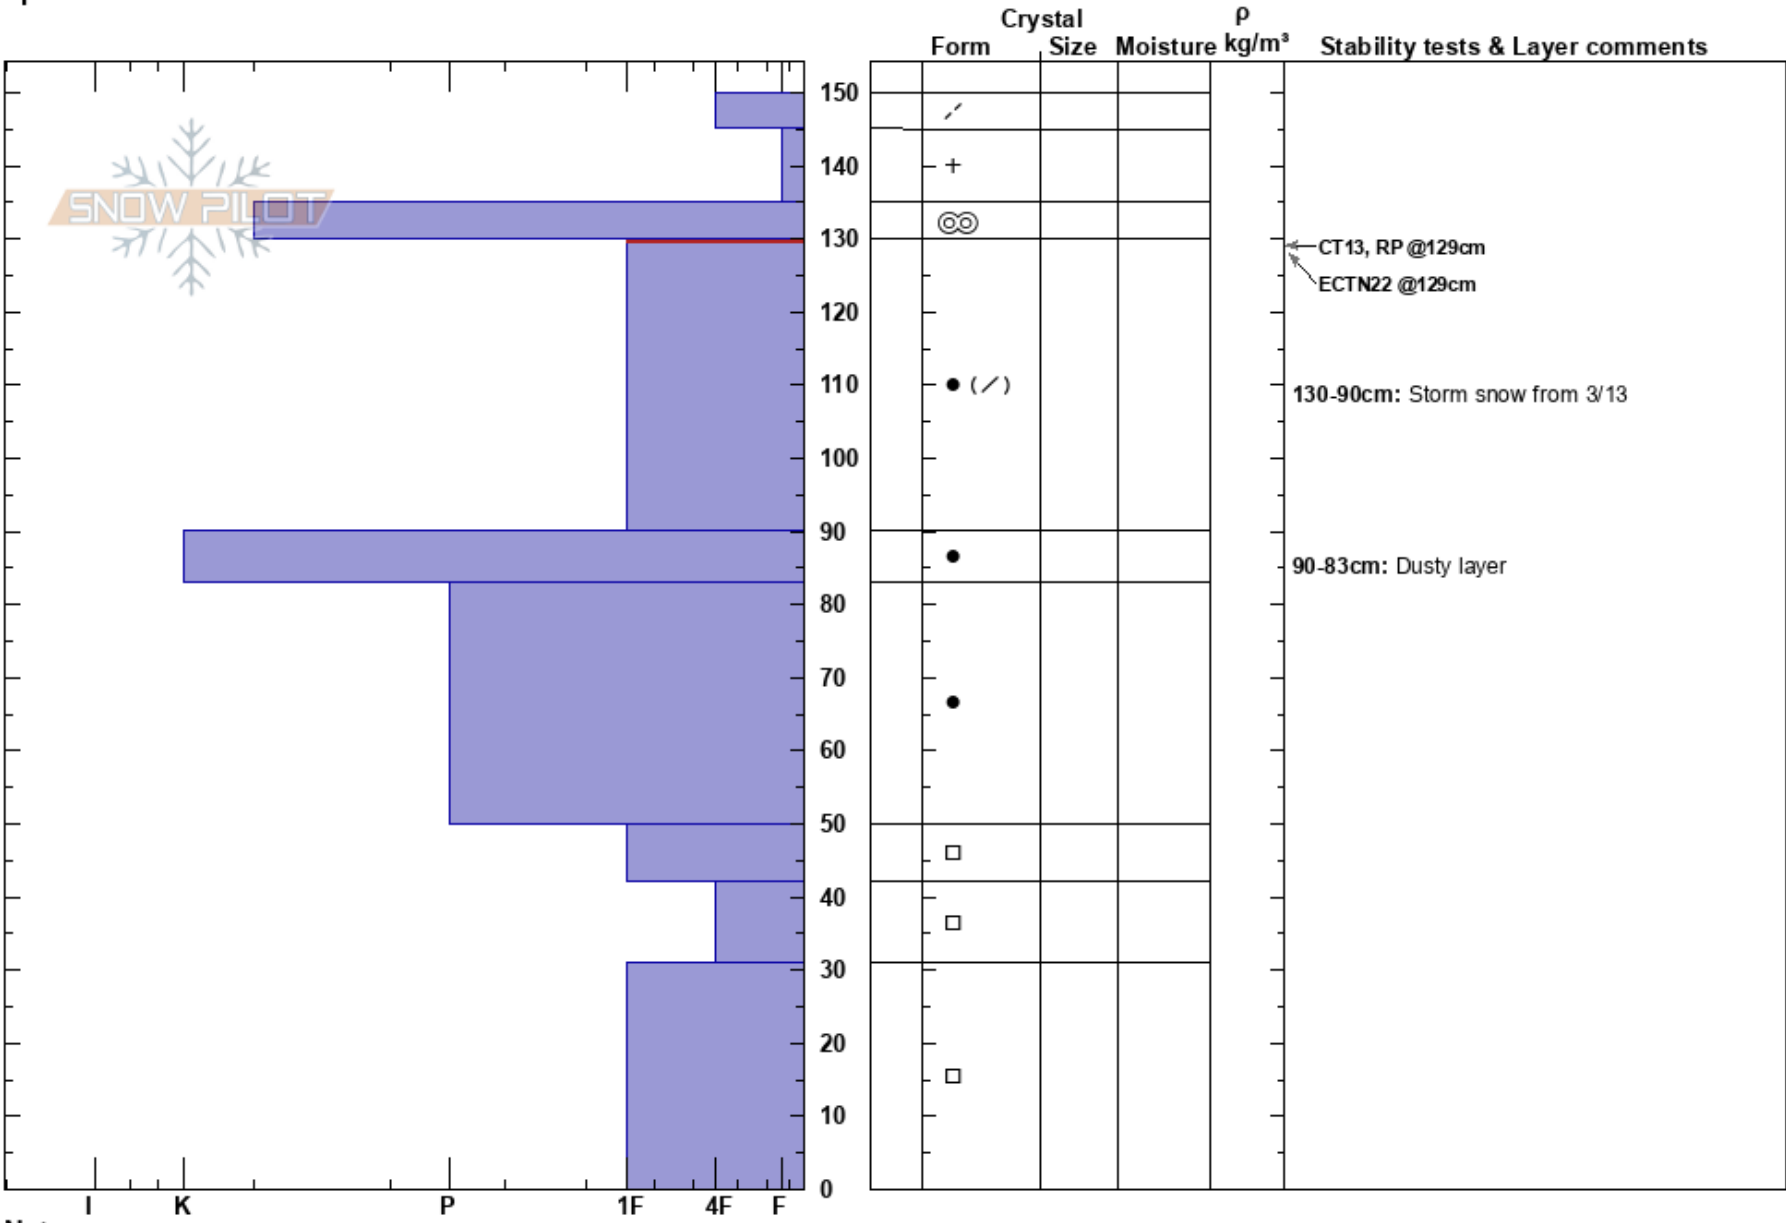

Guanella N
 Front Range
 CO
 Elevation: 11900 ft
 Aspect: N
 Specifics:

Ian Fowler
 03/27/2024 - 12:00pm
 Co-ord: 13S 438339W 4384605N
 Slope Angle:
 Wind Loading:

Stability:
 Air Temperature:
 Sky Cover:
 Precipitation:
 Wind:

HS:150
 Layer Notes:
 130-90cm: Storm snow from 3/13
 130-90cm: Problematic layer
 90-83cm: Dusty layer

Notes:

I K P 1F 4F F