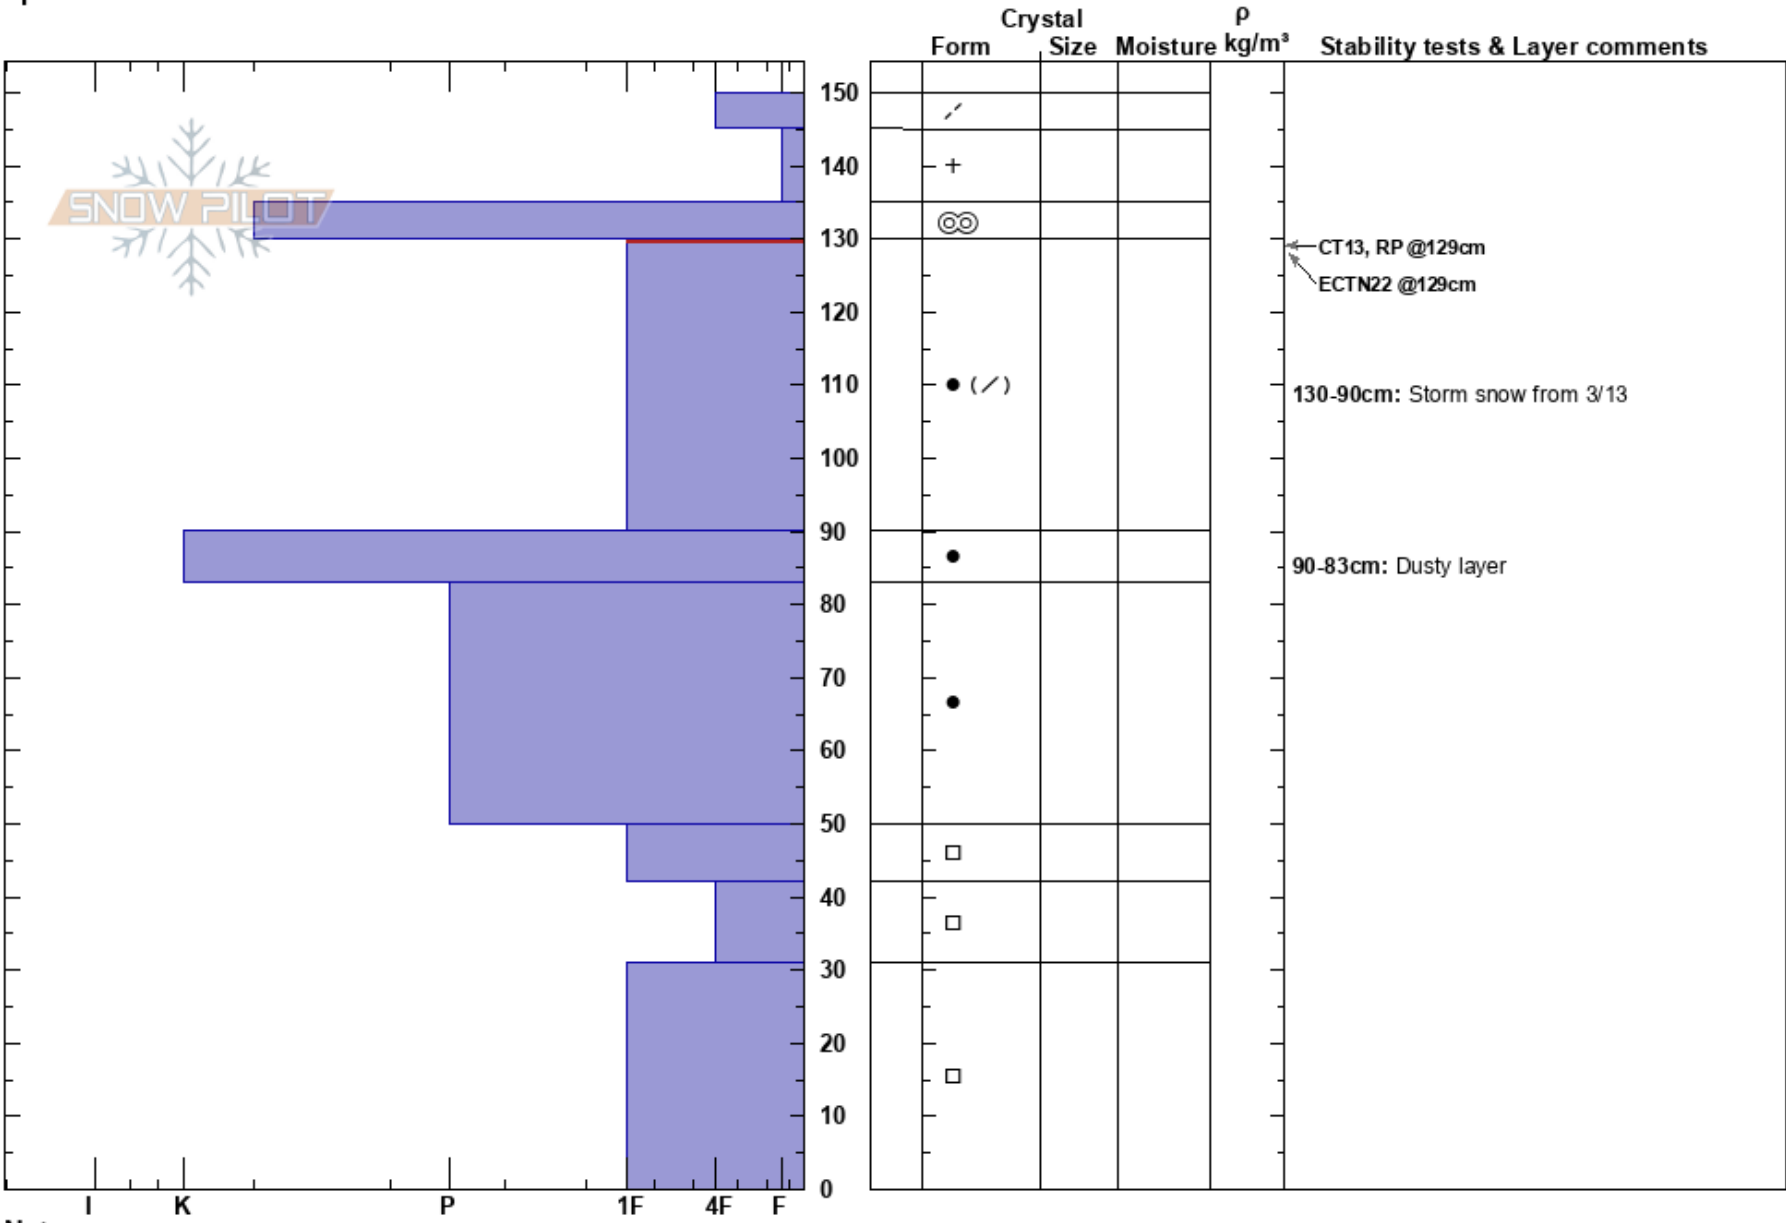

Guanella N  
 Front Range  
 CO  
 Elevation: 11900 ft  
 Aspect: N  
 Specifics:

Ian Fowler  
 03/27/2024 - 12:00pm  
 Co-ord: 13S 438339W 4384605N  
 Slope Angle:  
 Wind Loading:

Stability:  
 Air Temperature:  
 Sky Cover:  
 Precipitation:  
 Wind:

HS:150  
 Layer Notes:  
 130-90cm: Storm snow from 3/13  
 130-90cm: Problematic layer  
 90-83cm: Dusty layer

Notes: