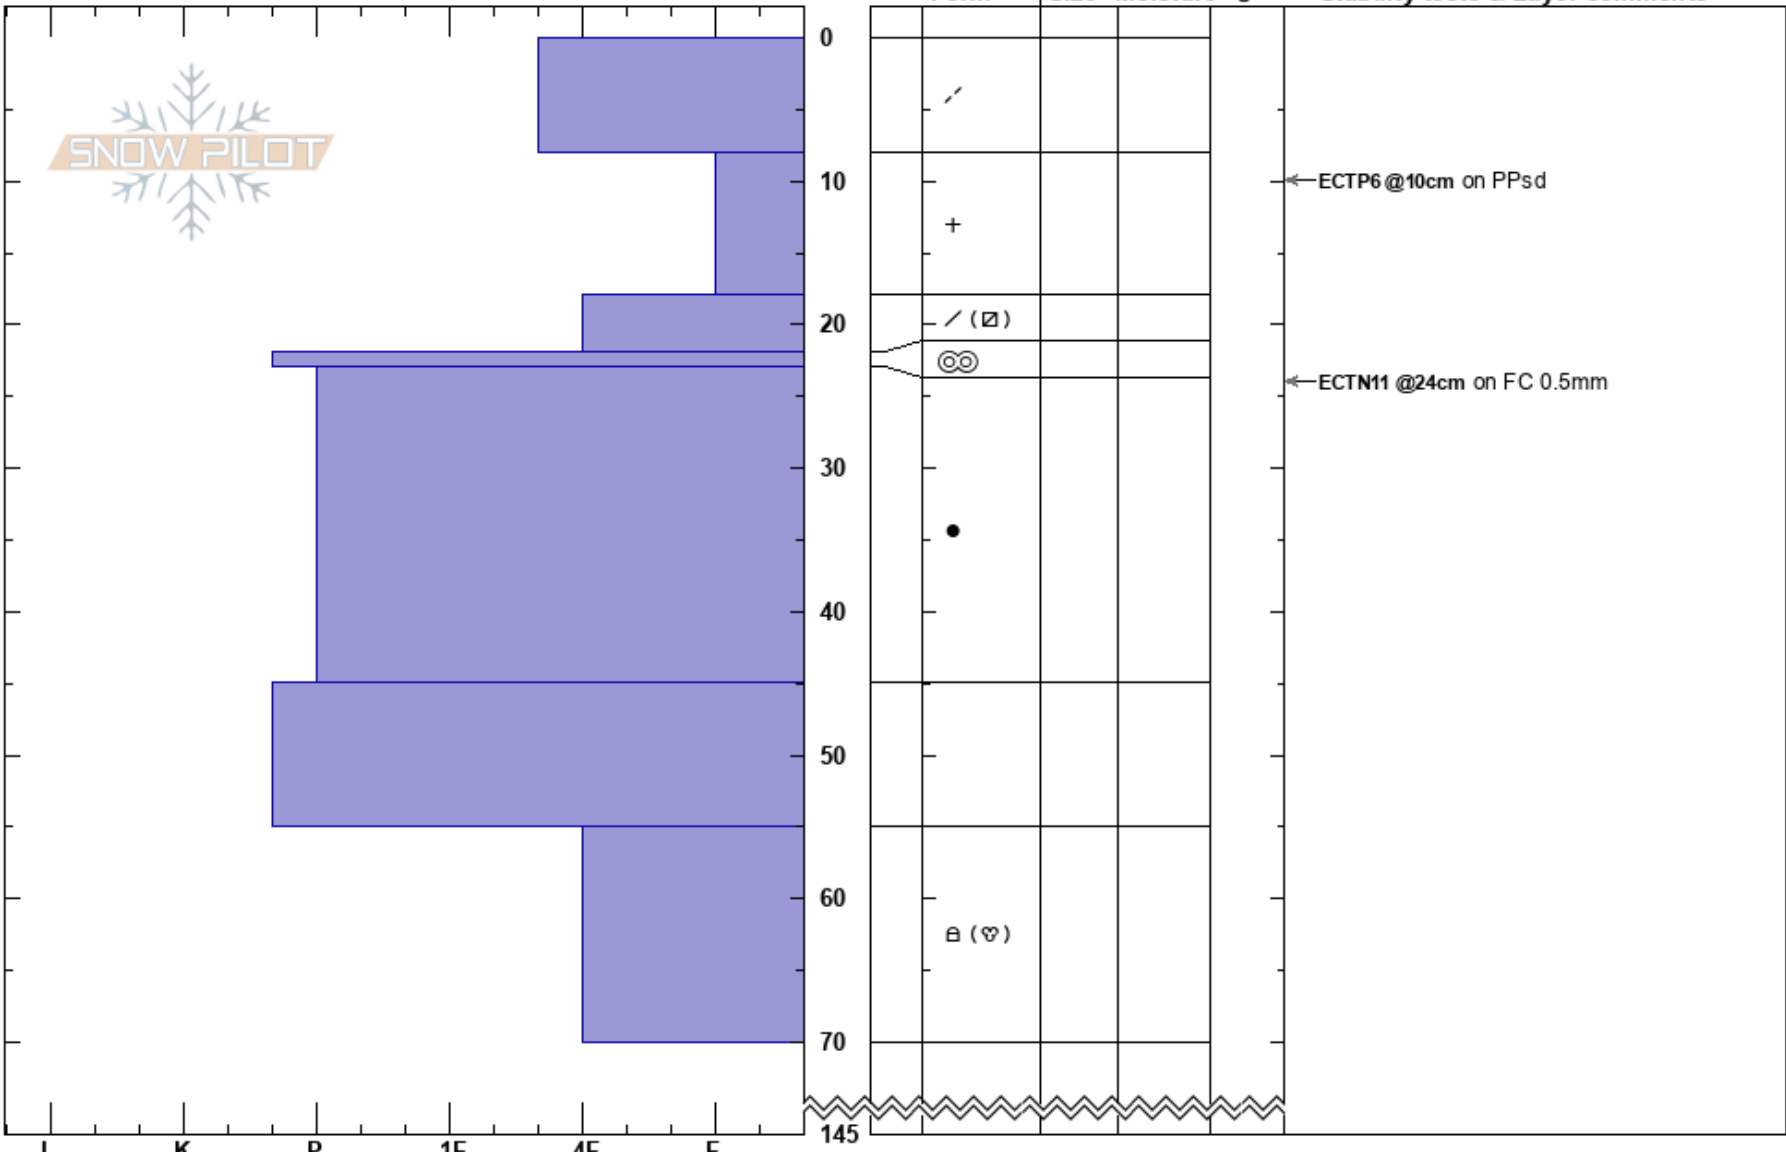

Fågelfället
 Fågelfället
 Sweden
Elevation: 865 m
Aspect: N
Specifics:

Tyler Curtis
 27/03/2024 - 11:50
Co-ord: 65.30317N, 15.47556E
Slope Angle: 26°
Wind Loading:

Stability: HS:145 **Layer Notes:**
Air Temperature: -4.6°C
Sky Cover: OVC
Precipitation: S1
Wind: SE Moderate

Notes: Planar slope.