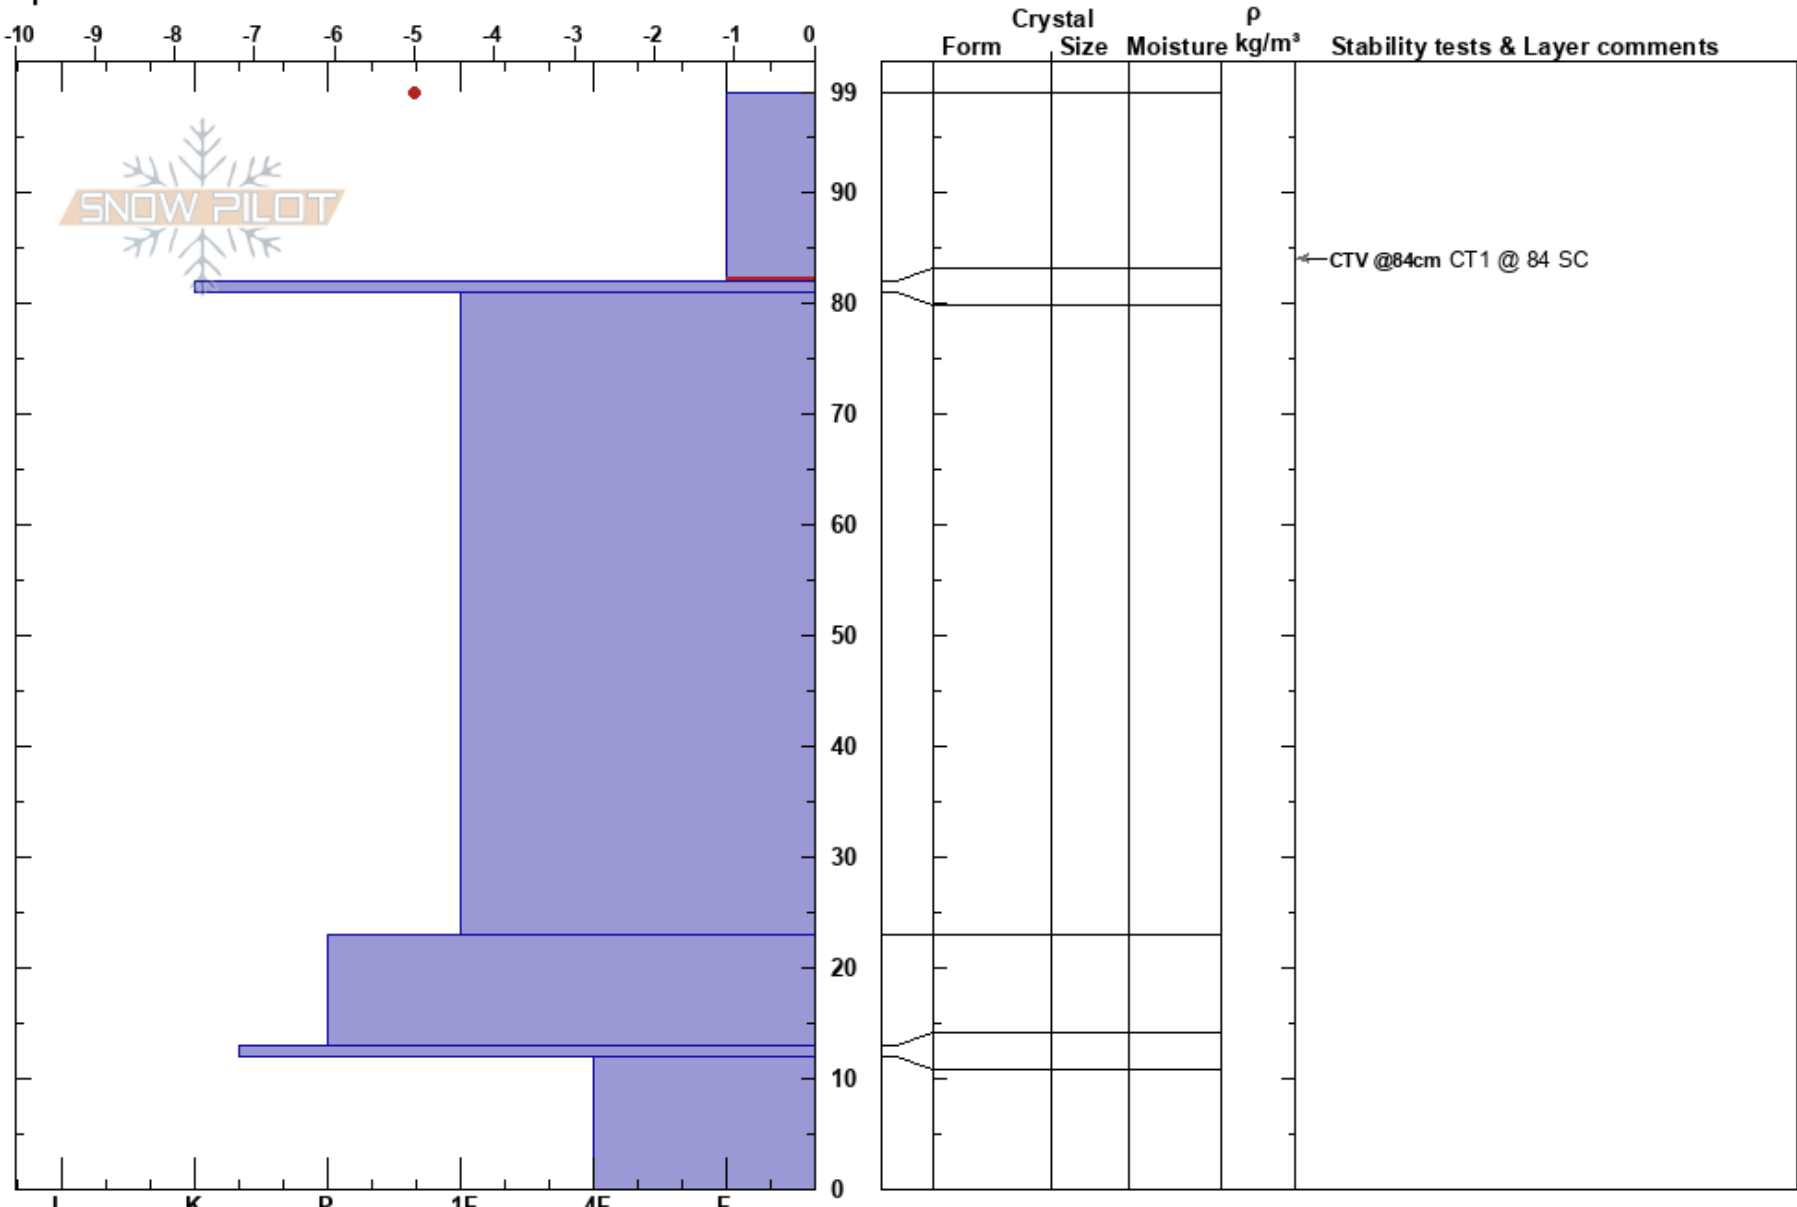

Downhillos  
Sierra Nevada  
CA  
Elevation: 2621 m  
Aspect: 332°  
Specifics:

Allen Gimet  
03/24/2024 - 12:52pm  
Co-ord: 37.61395N, -118.96267W  
Slope Angle: 28°  
Wind Loading: previous

Stability: **HS:99**  
Air Temperature: -2°C  
Sky Cover: **PF:20**  
Precipitation: NO  
Wind: W Light Breeze  
**PS: 10**  
99-82cm: Problematic layer

Notes: 18 cm of new snow on firm 3 cm crust. 4X CT1@84SC at interface in beginning of recent storm snow.