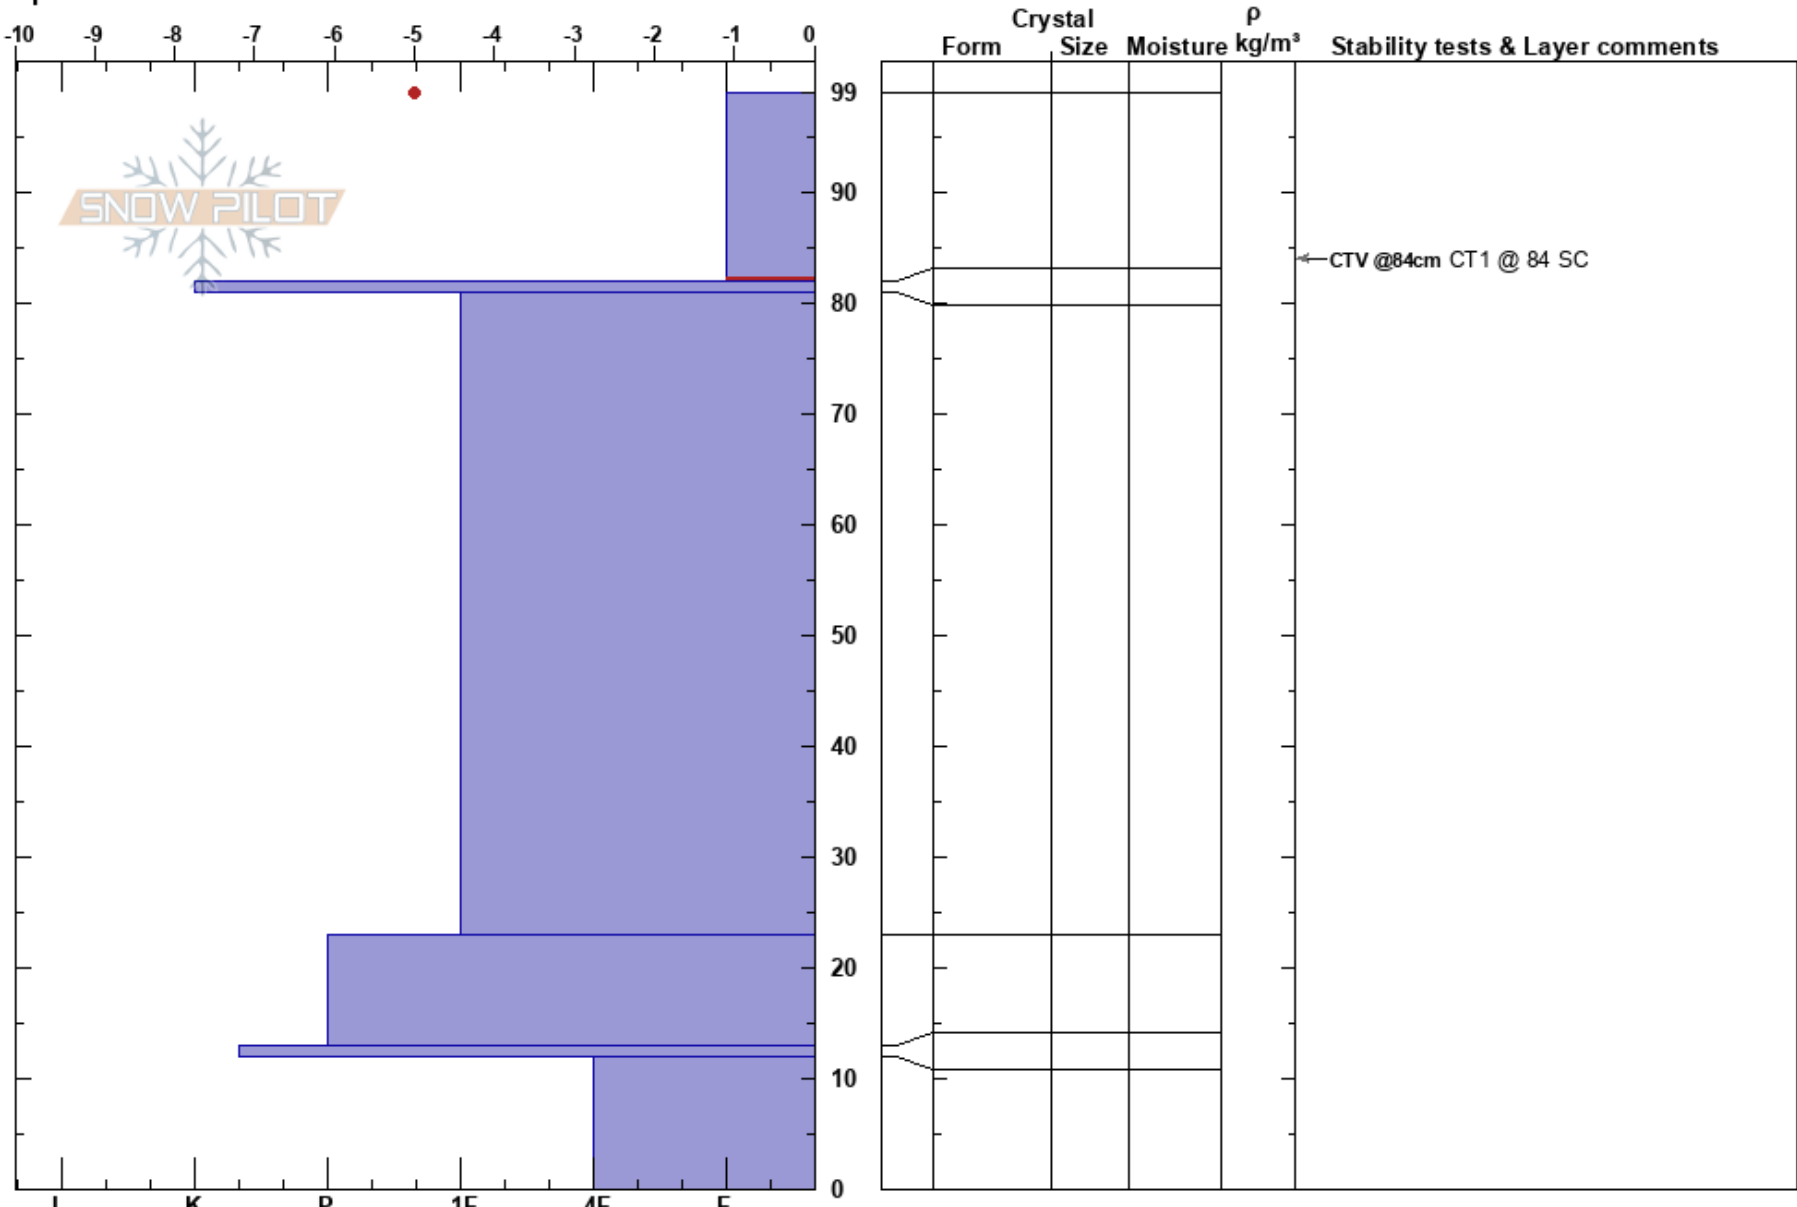

Downhillos  
Sierra Nevada  
CA  
Elevation: 2621 m  
Aspect: 332°  
Specifics:

Allen Gimet  
03/24/2024 - 12:52pm  
Co-ord: 37.61395N, -118.96267W  
Slope Angle: 28°  
Wind Loading: previous

Stability: **HS:99**  
Air Temperature: -2°C  
Sky Cover: **PF:20**  
Precipitation: NO  
Wind: W Light Breeze  
**PS:10**  
99-82cm: Problematic layer

Notes: 18 cm of new snow on firm 3 cm crust. 4X CT1@84SC at interface in beginning of recent storm snow.