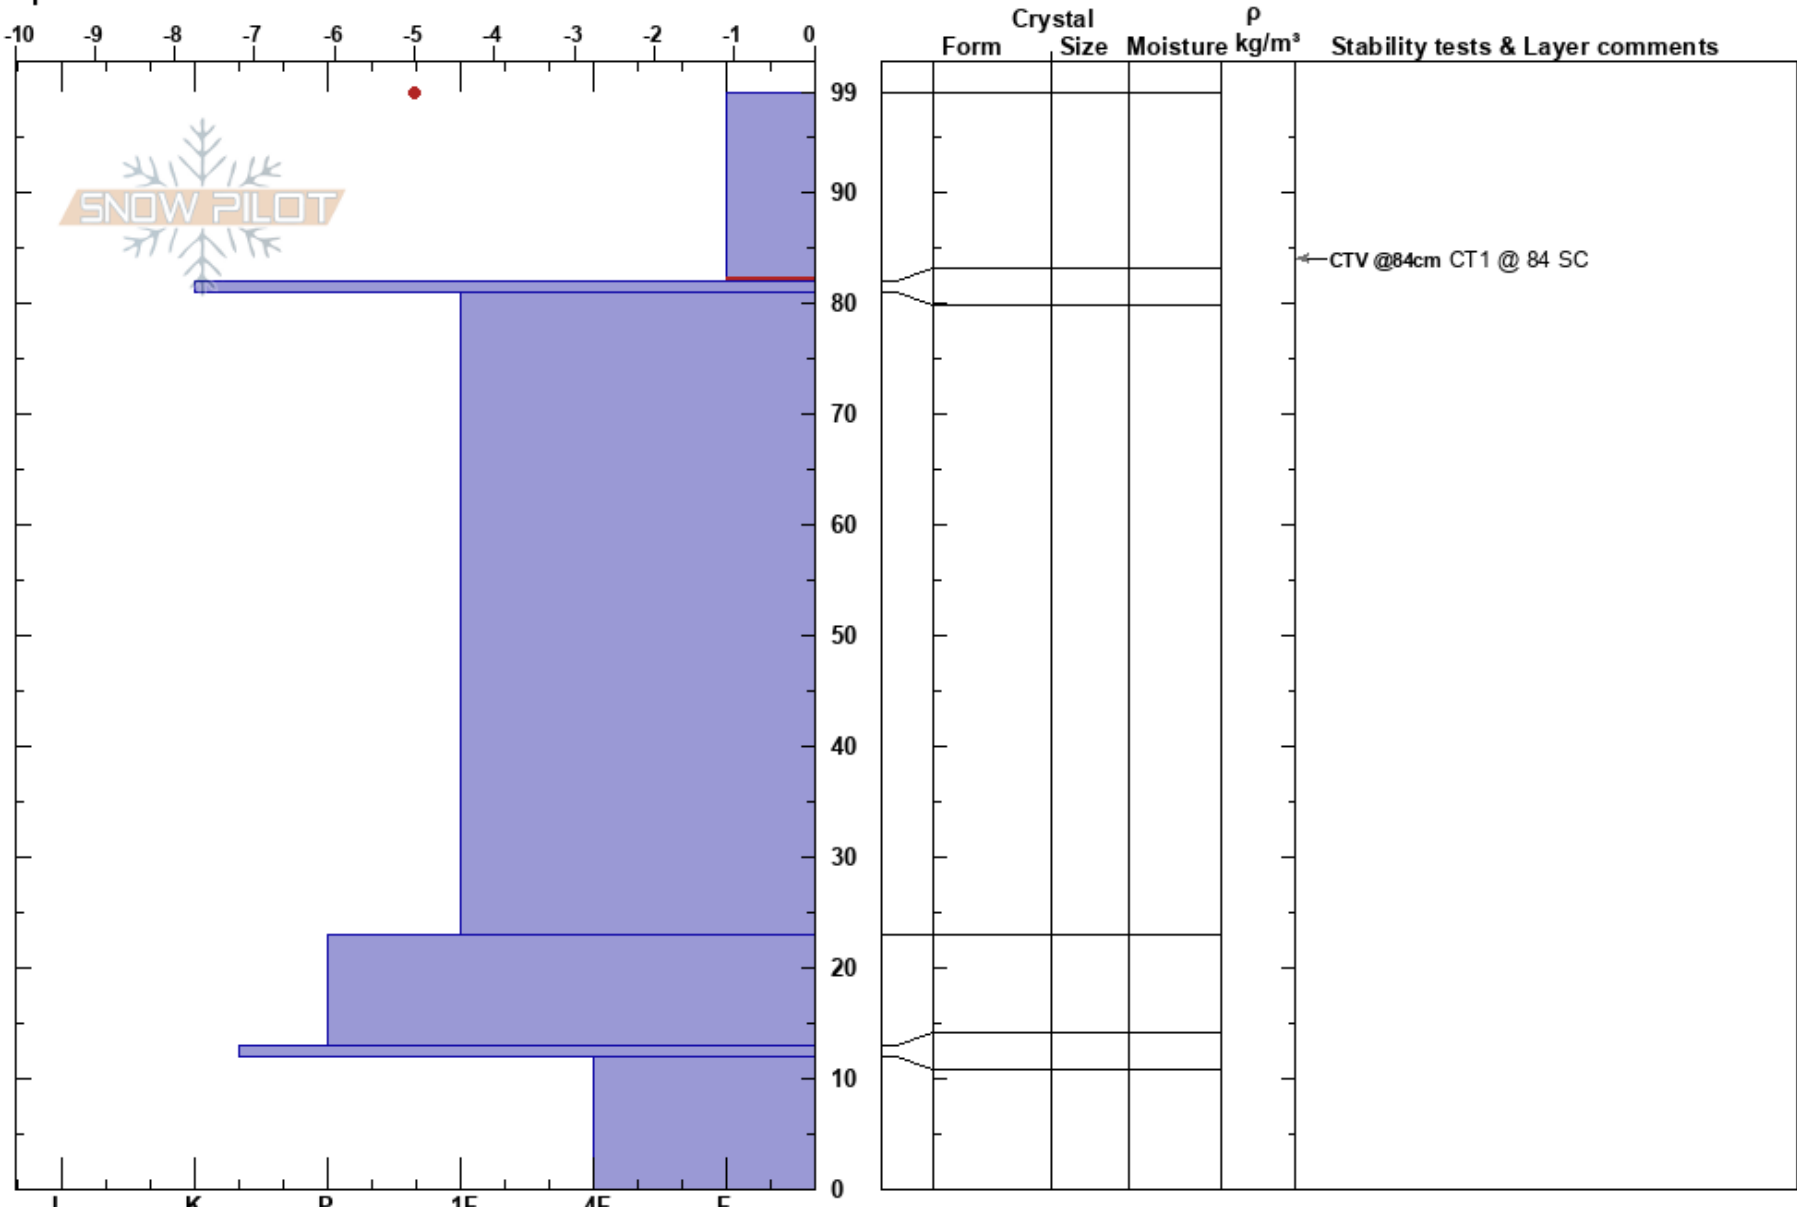

Downhillos
Sierra Nevada
CA
Elevation: 2621 m
Aspect: 332°
Specifics:

Allen Gimet
03/24/2024 - 12:52pm
Co-ord: 37.61395N, -118.96267W
Slope Angle: 28°
Wind Loading: previous

Stability: **HS:99**
Air Temperature: -2°C
Sky Cover: **PF:20**
Precipitation: NO
Wind: W Light Breeze
PS:10
99-82cm: Problematic layer

Notes: 18 cm of new snow on firm 3 cm crust. 4X CT1@84SC at interface in beginning of recent storm snow.