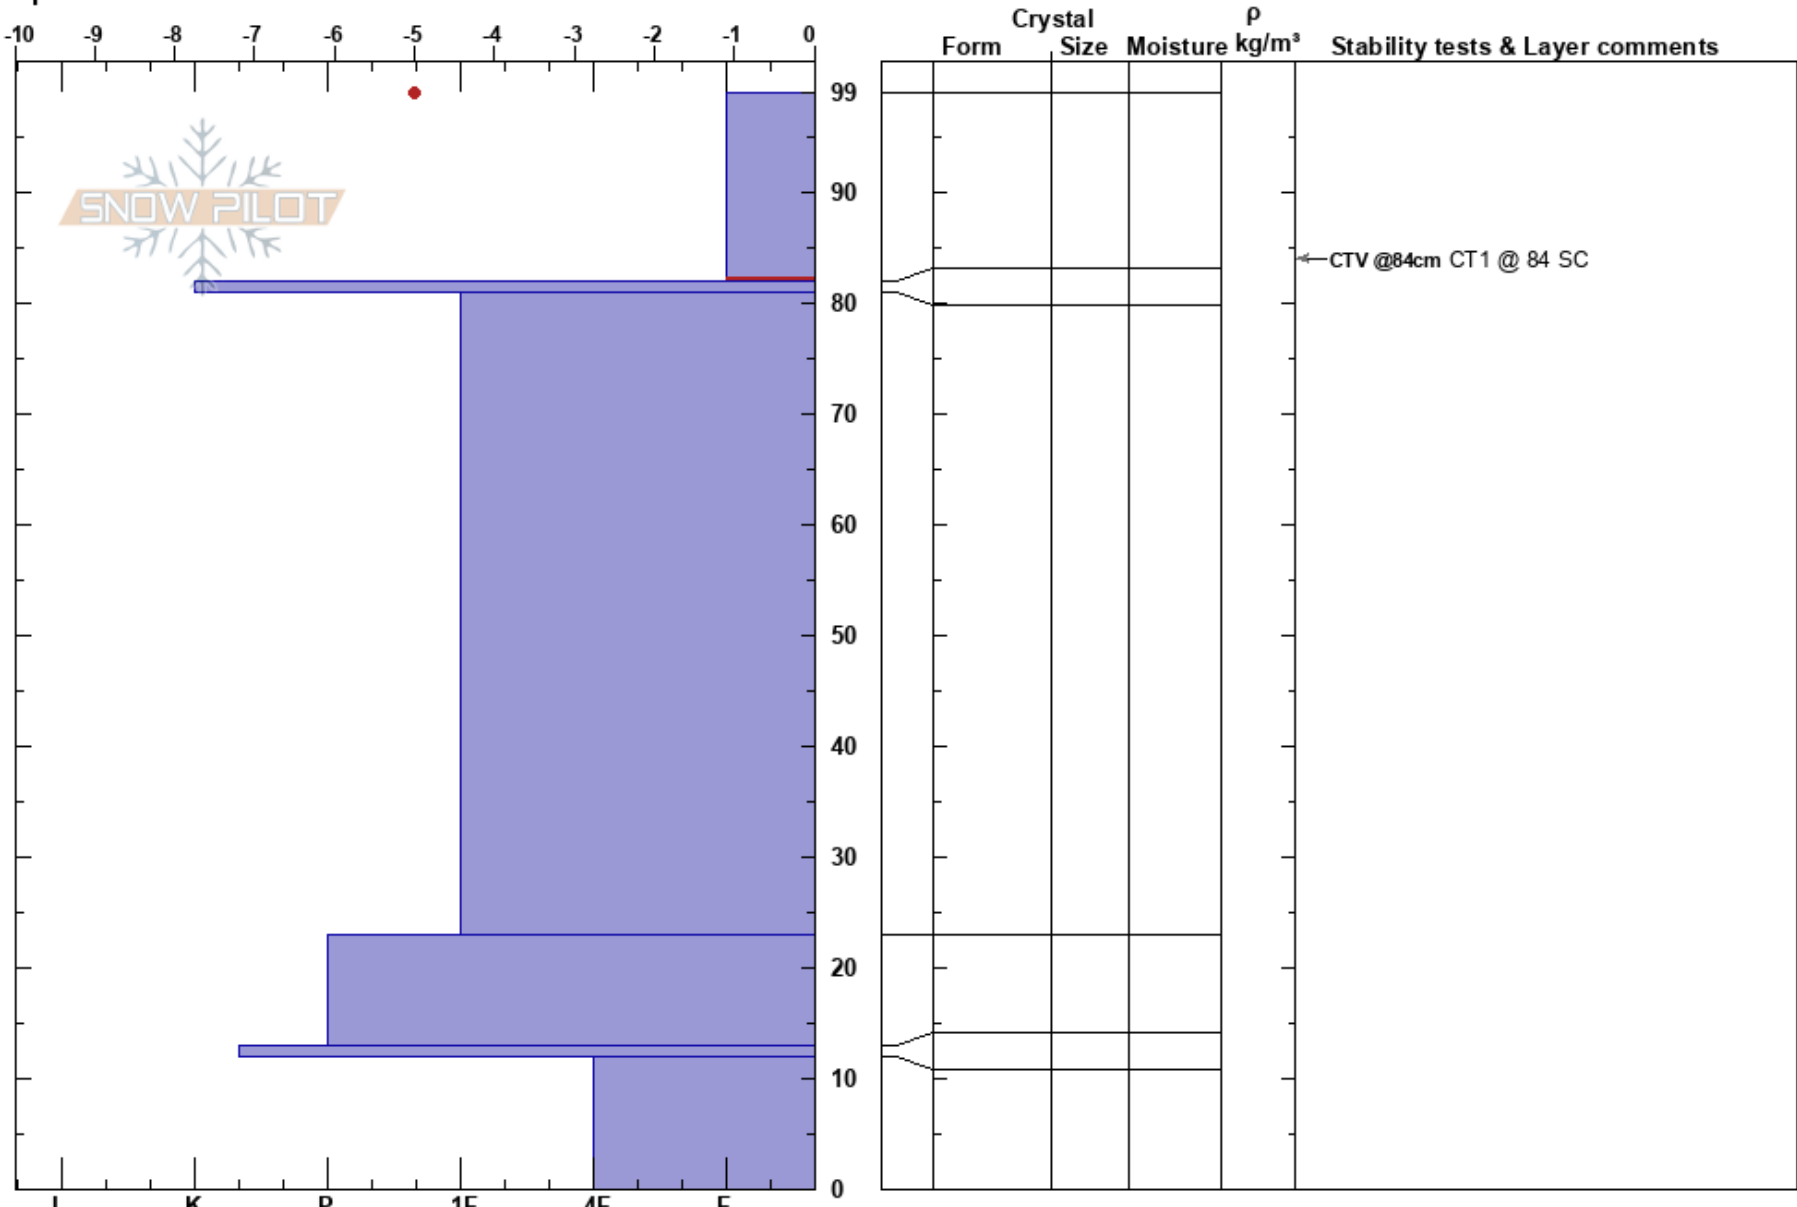

Downhillos
 Sierra Nevada
 CA
 Elevation: 2621 m
 Aspect: 332°
 Specifics:

Allen Gimet
 03/24/2024 - 12:52pm
 Co-ord: 37.61395N, -118.96267W
 Slope Angle: 28°
 Wind Loading: previous

Stability: **HS:99**
 Air Temperature: -2°C
 Sky Cover: **PF:20**
 Precipitation: NO
 Wind: W Light Breeze
PS:10
 99-82cm: Problematic layer

Notes: 18 cm of new snow on firm 3 cm crust. 4X CT1@84SC at interface in beginning of recent storm snow.