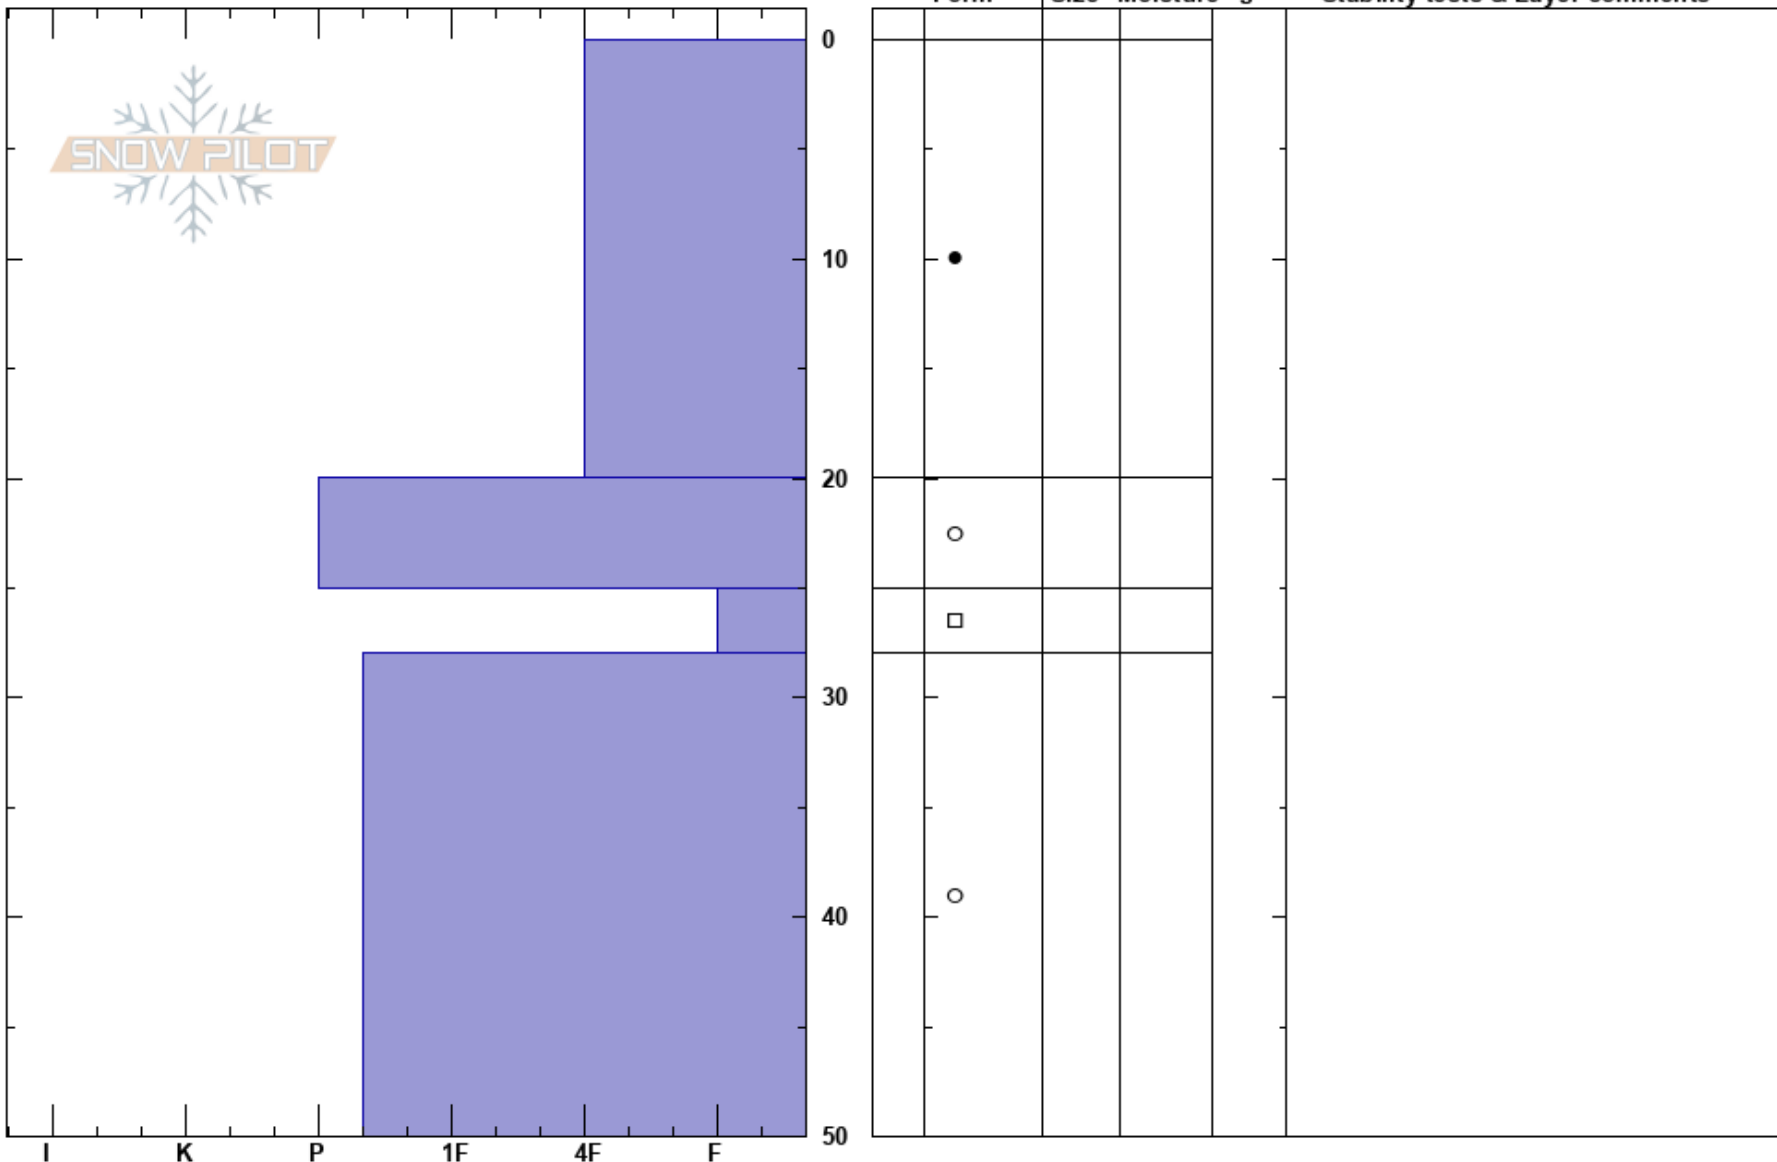

Rauset høyfjell
Indre Fjordane
Norway
Elevation: 900 m
Aspect: NE
Specifics:

Lars-Ove Eikje
06/02/2018 - 13:30
Co-ord: 32V 344736E 6854399N
Slope Angle:
Wind Loading:

Stability:
Air Temperature: -5.2°C
Sky Cover:
Precipitation: NO
Wind:
HS:50
Layer Notes: