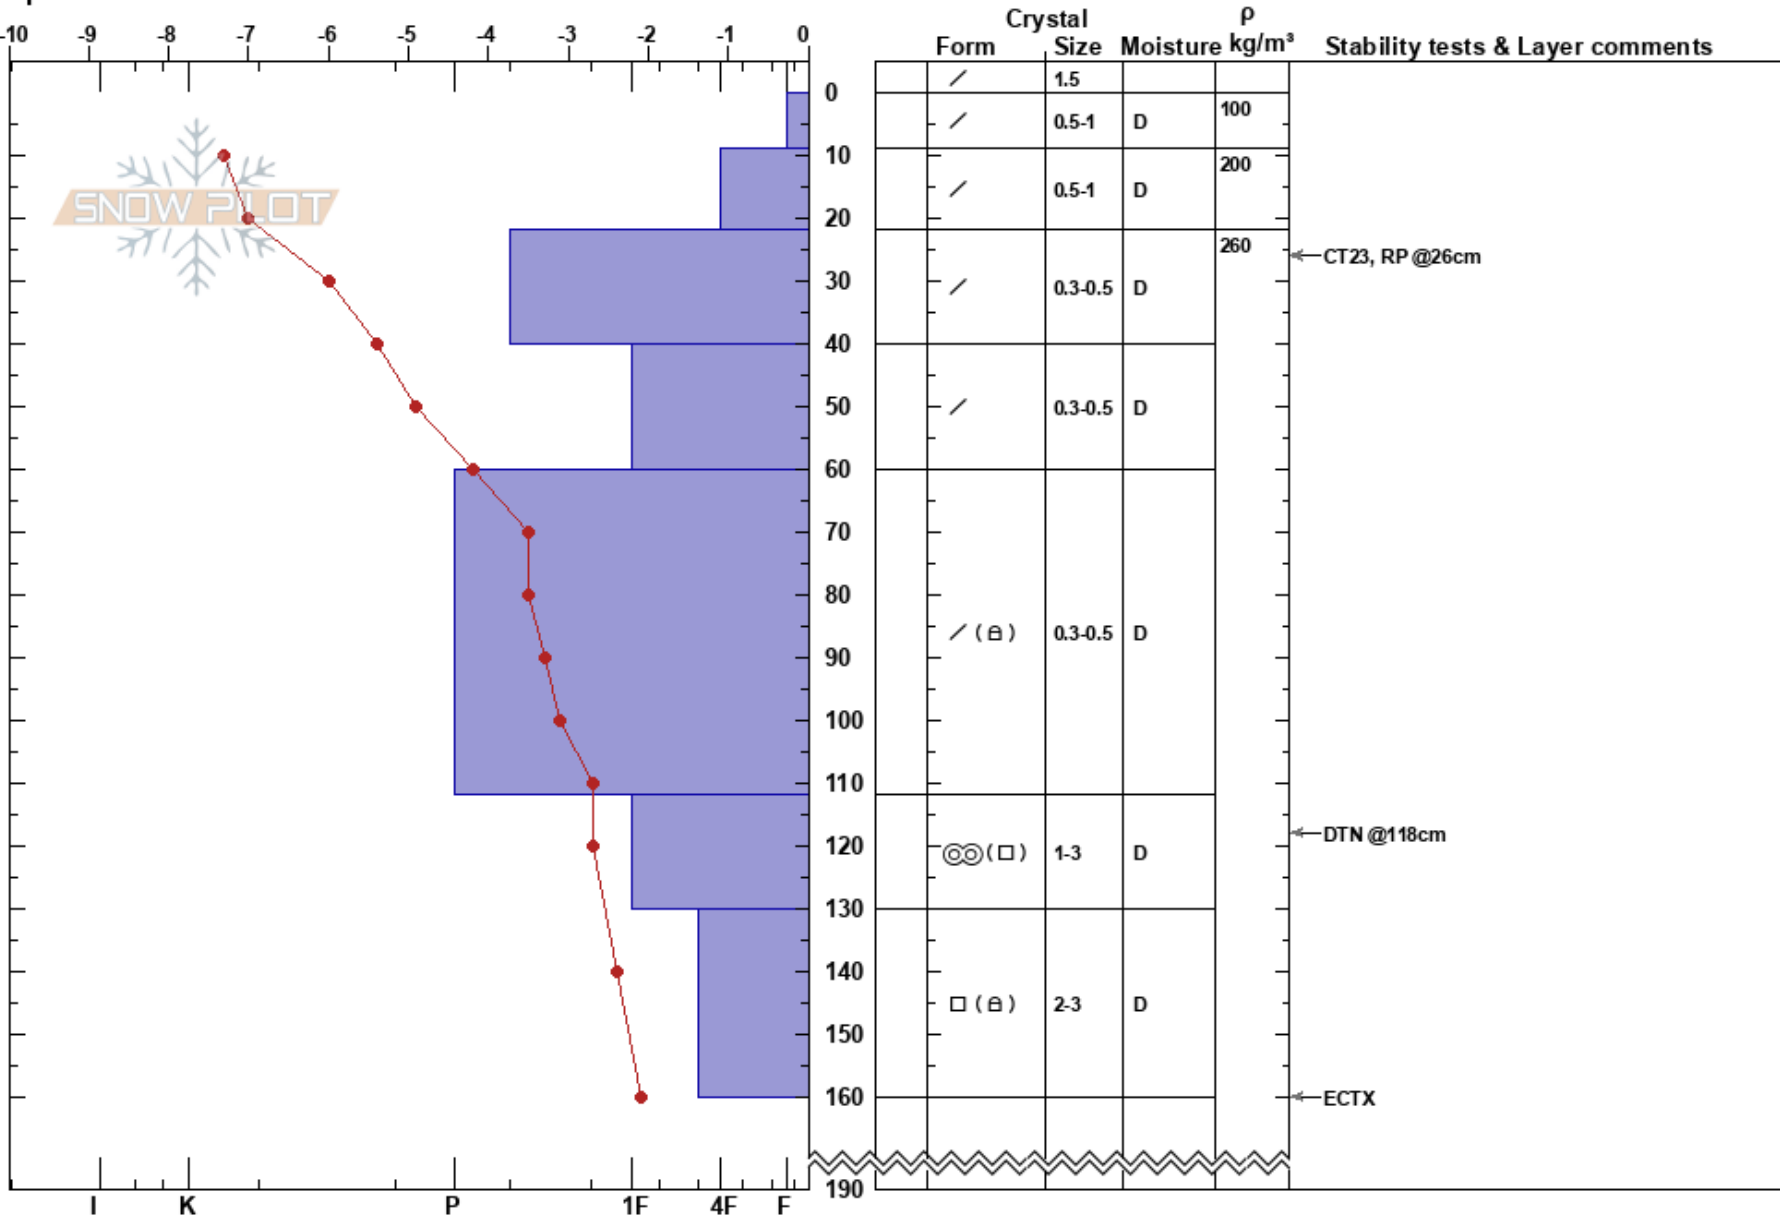

Dark Side
 Selkirks
 CA
 Elevation: 2318 m
 Aspect: N
 Specifics:

Serhii Ichenets
 03/27/2024 - 10:10am
 Co-ord: 11U 494078W 5680416N
 Slope Angle: 31°
 Wind Loading: no

Stability: **HS:190**
 Air Temperature: -5.8°C PF:20
 Sky Cover: FEW
 Precipitation: NO
 Wind: Calm

Layer Notes:

Notes: uniform leeward ridgetop slope, low vegetation