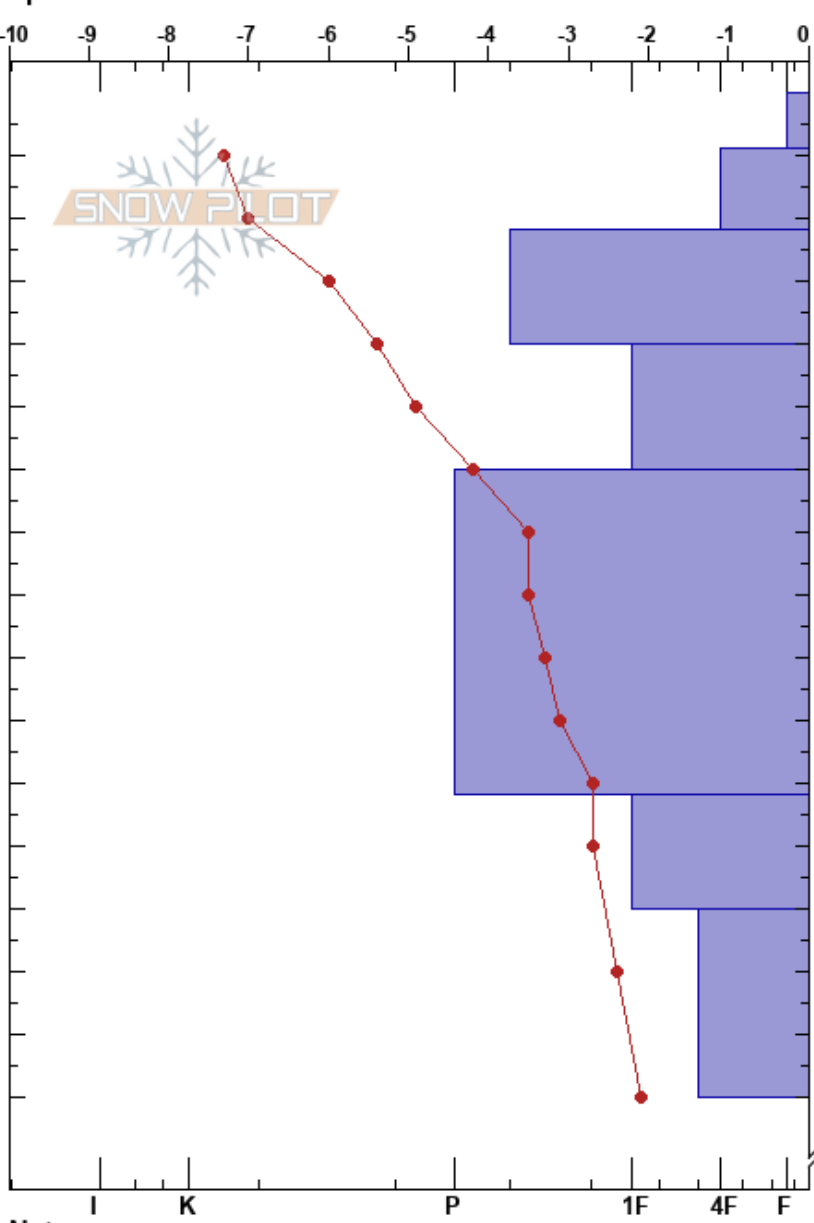

Dark Side  
 Selkirks  
 CA  
 Elevation: 2318 m  
 Aspect: N  
 Specifics:

Serhii Ichenets  
 03/27/2024 - 10:10am  
 Co-ord: 11U 494078W 5680416N  
 Slope Angle: 31°  
 Wind Loading: no

Stability: **HS:190**  
 Air Temperature: -5.8°C PF:20  
 Sky Cover: FEW  
 Precipitation: NO  
 Wind: Calm

Layer Notes:

Form	Crystal Size	Moisture	$\rho$ kg/m <sup>3</sup>	Stability tests & Layer comments
/	1.5			
/	0.5-1	D	100	
/	0.5-1	D	200	
/	0.3-0.5	D	260	← CT23, RP @26cm
/	0.3-0.5	D		
/ (B)	0.3-0.5	D		
⊙(□)	1-3	D		← DTN @118cm
□ (B)	2-3	D		
				← ECTX

Notes: uniform leeward ridgetop slope, low vegetation