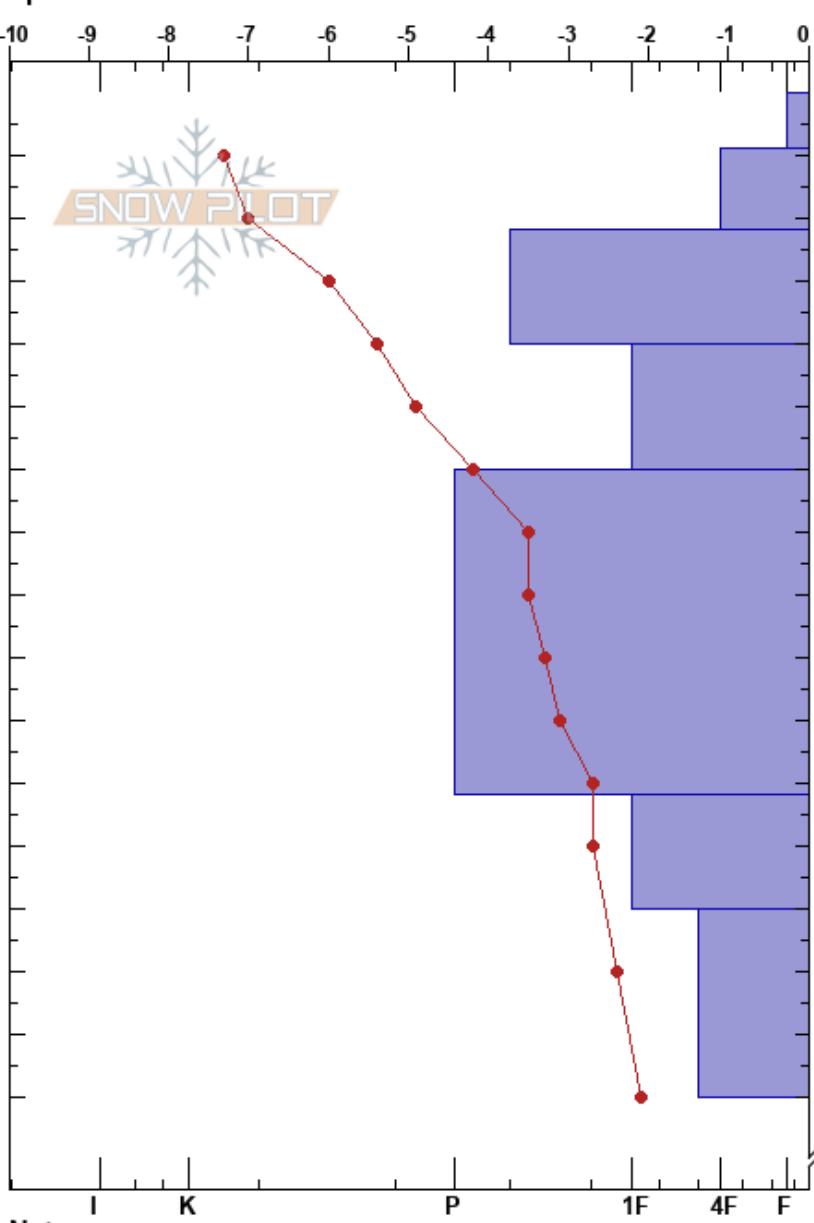

Dark Side
 Selkirks
 CA
 Elevation: 2318 m
 Aspect: N
 Specifics:

Serhii Ichenets
 03/27/2024 - 10:10am
 Co-ord: 11U 494078W 5680416N
 Slope Angle: 31°
 Wind Loading: no

Stability: **HS:190**
 Air Temperature: -5.8°C PF:20
 Sky Cover: FEW
 Precipitation: NO
 Wind: Calm

Layer Notes:

Form	Crystal Size	Moisture	ρ kg/m ³	Stability tests & Layer comments
/	1.5			
/	0.5-1	D	100	
/	0.5-1	D	200	
/	0.3-0.5	D	260	← CT23, RP @26cm
/	0.3-0.5	D		
/ (B)	0.3-0.5	D		
⊙(□)	1-3	D		← DTN @118cm
□ (B)	2-3	D		
				← ECTX

Notes: uniform leeward ridgetop slope, low vegetation