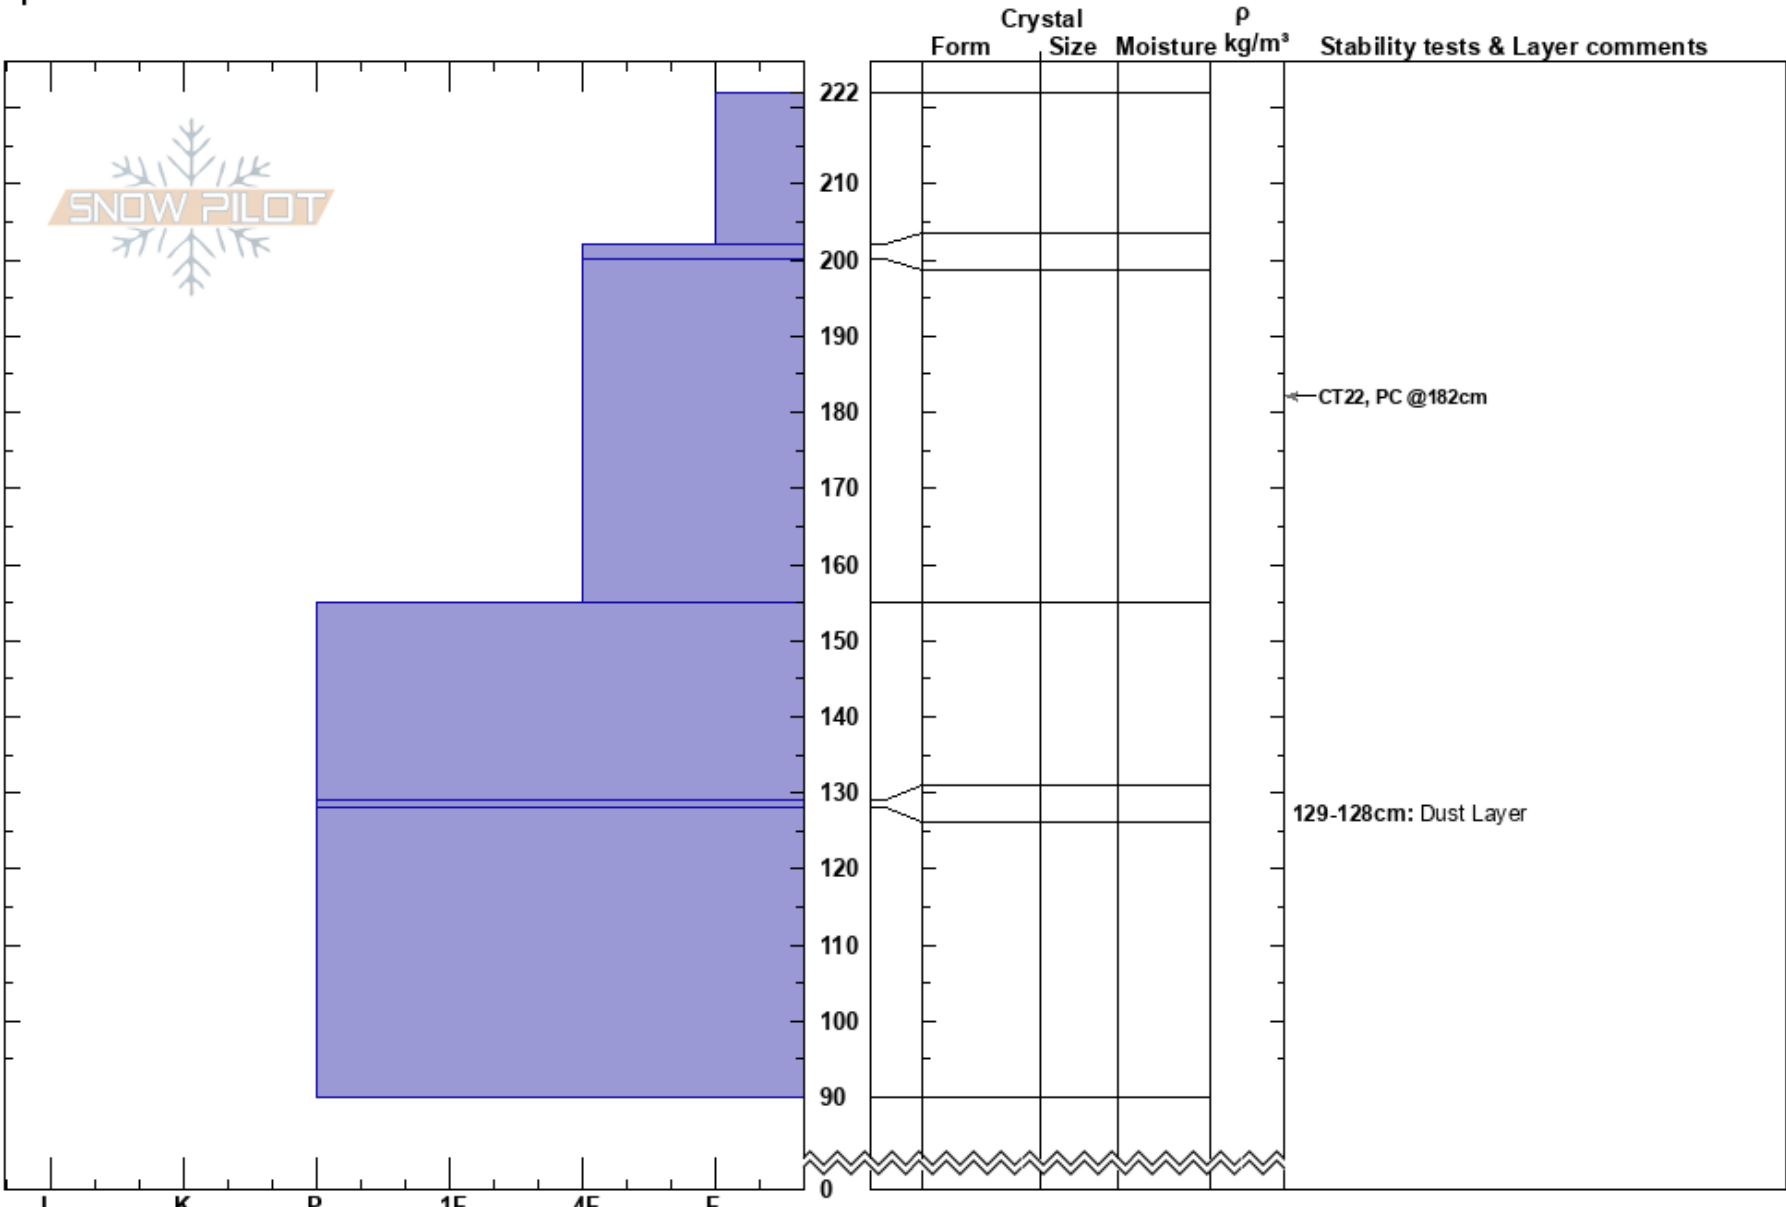

RMNP Emerald Lake
 RMNP
 CO
 Elevation: 10115 ft
 Aspect: N
 Specifics:

Jason Antin
 03/26/2024 - 12:00pm
 Co-ord: 40.30948N, -105.66523W
 Slope Angle: 10°
 Wind Loading: previous

Stability:
 Air Temperature: -8°C
 Sky Cover:
 Precipitation: S1
 Wind: W Moderate

HS:222
 PF:20
 PS:5
 129-128cm: Dust Layer
 129-128cm: Problematic layer

Notes: