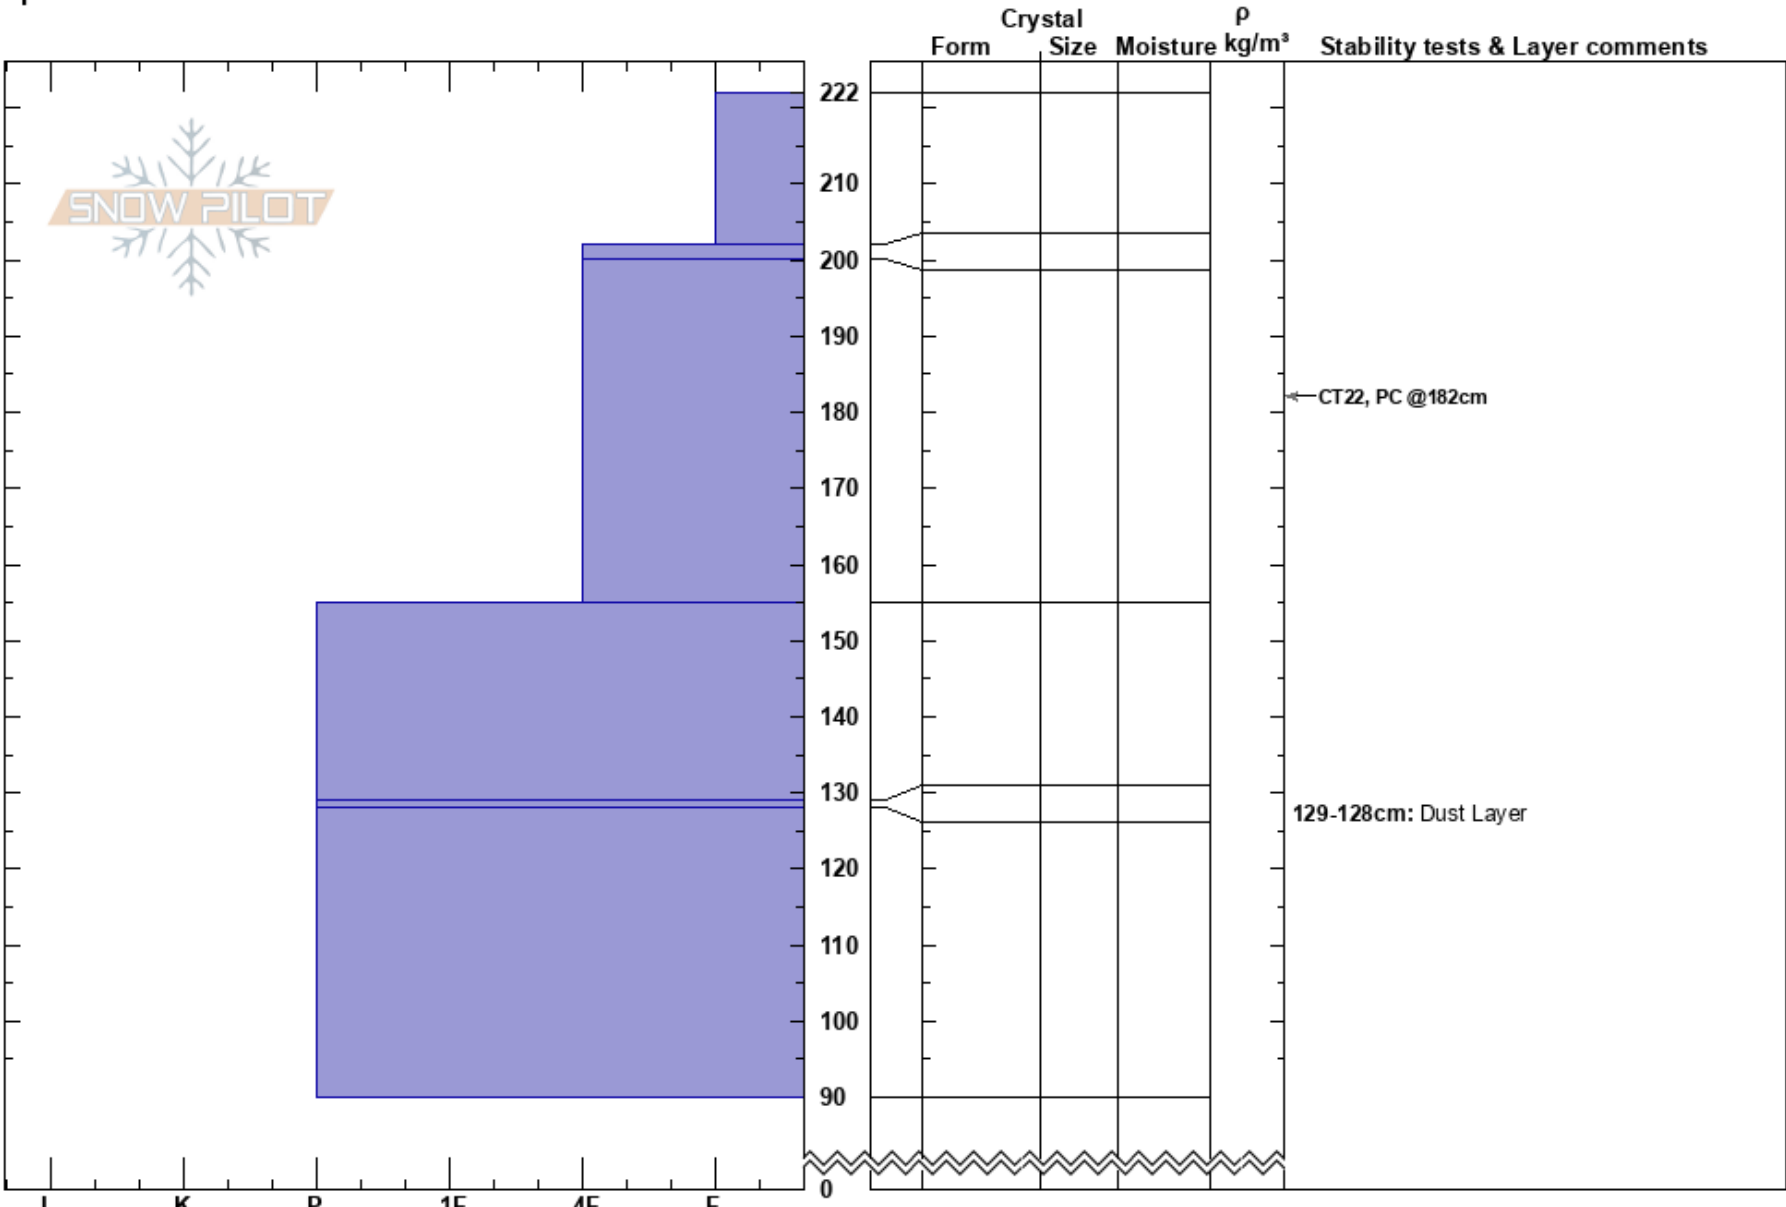

RMNP Emerald Lake
 RMNP
 CO
 Elevation: 10115 ft
 Aspect: N
 Specifics:

Jason Antin
 03/26/2024 - 12:00pm
 Co-ord: 40.30948N, -105.66523W
 Slope Angle: 10°
 Wind Loading: previous

Stability: **HS:222**
 Air Temperature: -8°C
 Sky Cover:
 Precipitation: S1
 Wind: W Moderate

HS:222
PF:20 129-128cm: Dust Layer
PS:5 129-128cm: Problematic layer

Notes: