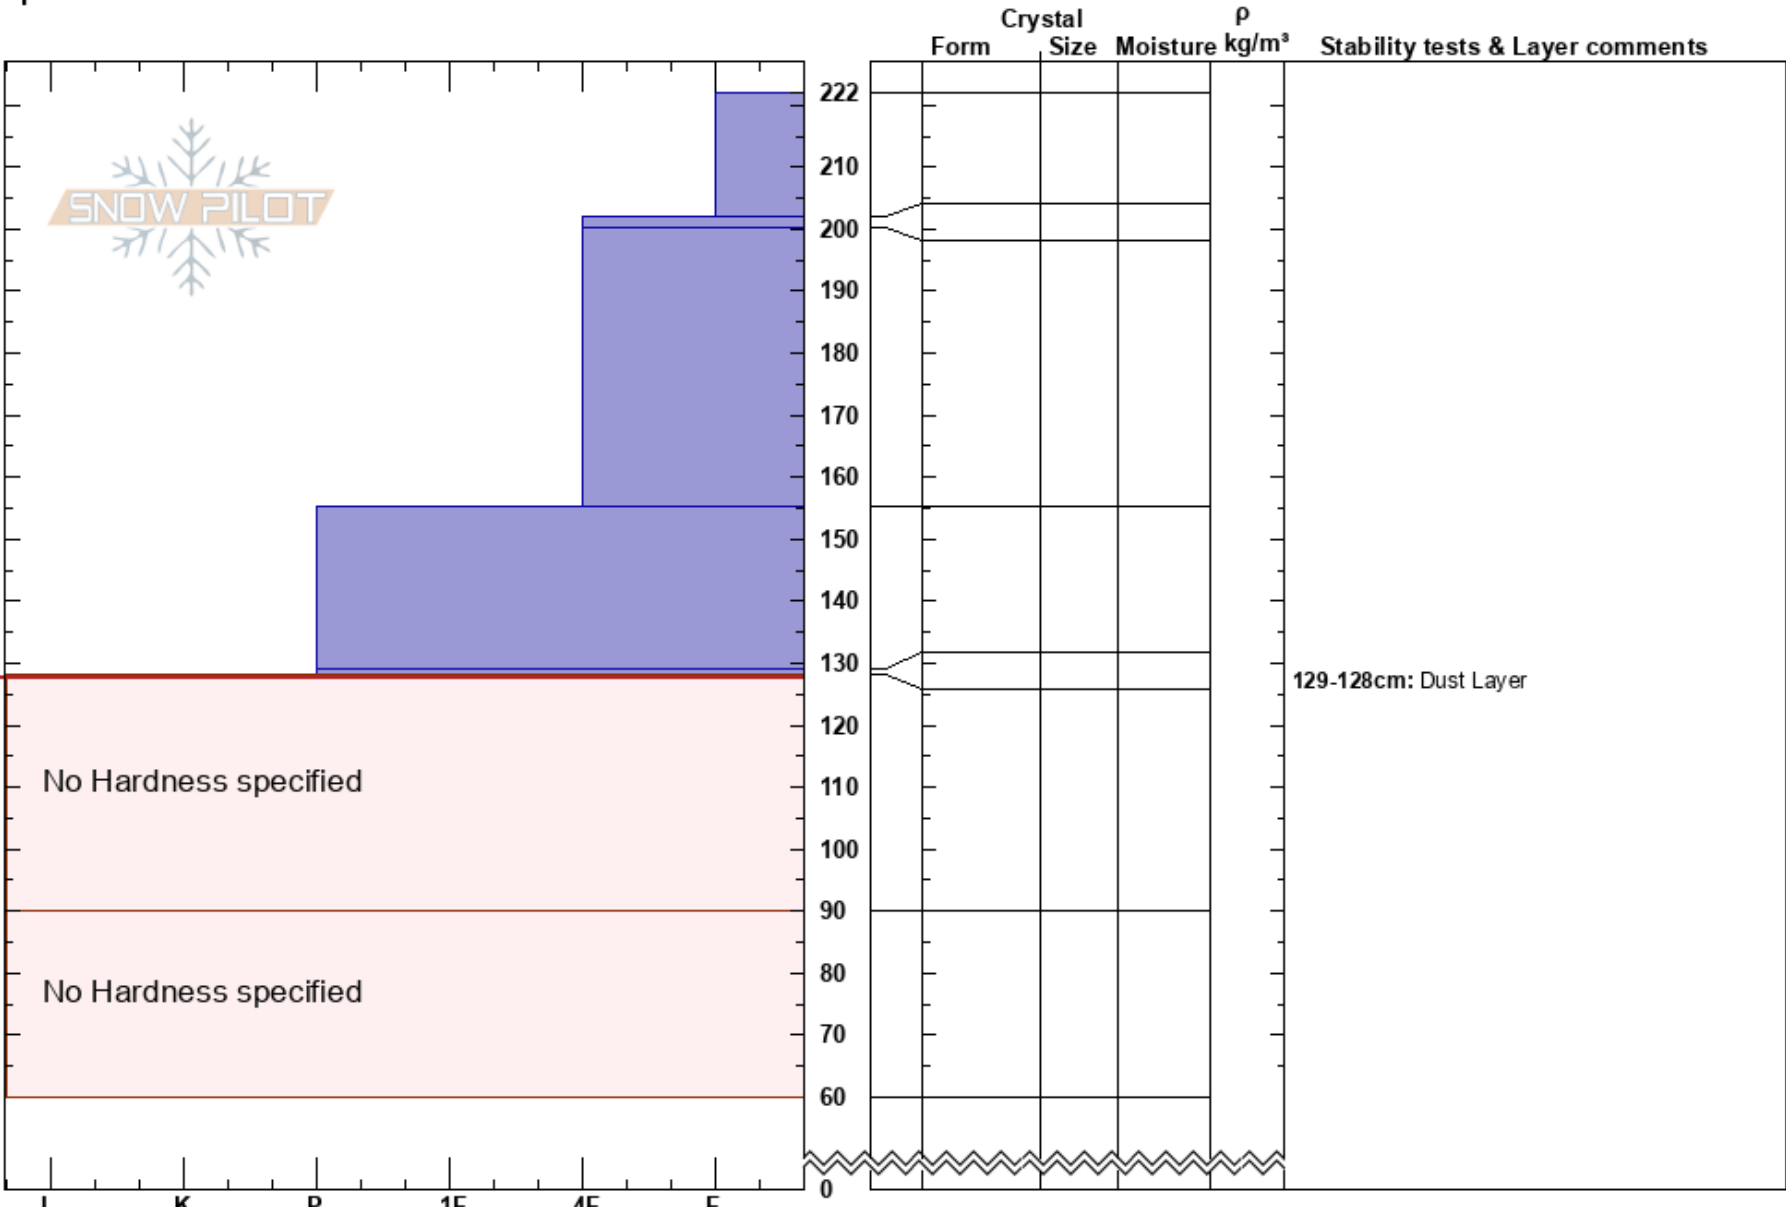

Emerald Lake RMNP  
RMNP  
CO  
Elevation: 10115 ft  
Aspect: N  
Specifics:

Jason Antin  
03/26/2024 - 12:00pm  
Co-ord: 40.30948N, -105.66523W  
Slope Angle: 10°  
Wind Loading: previous

Stability:  
Air Temperature: -8°C  
Sky Cover: OVC  
Precipitation: S-1  
Wind: W Moderate

HS:222  
PF:20  
PS: 5  
129-128cm: Dust Layer  
128-90cm: Problematic layer

Notes: